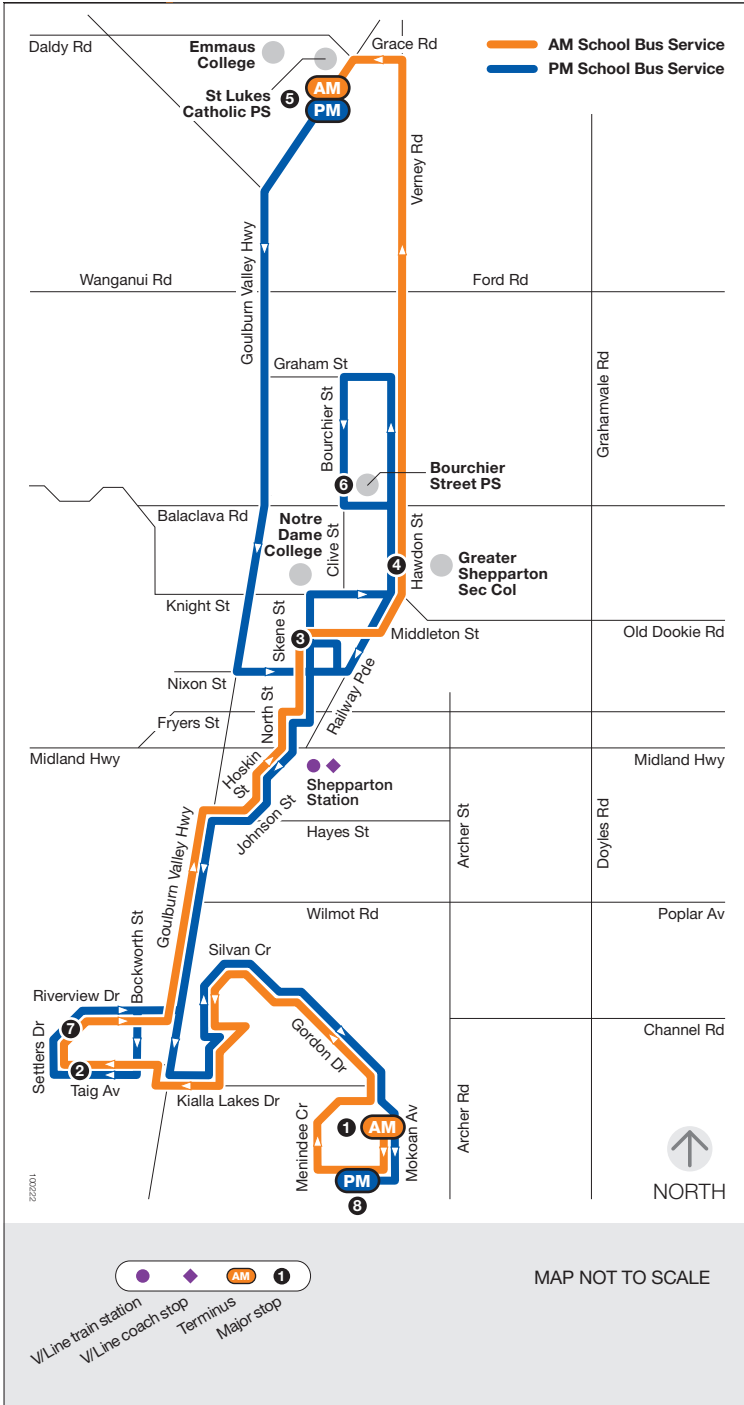

# School bus route

## Gordon Drive

via Notre Dame College  
 via Greater Shepparton Secondary College (GSSC)  
 via St Luke's Catholic Primary School  
 via Notre Dame College Emmaus Campus  
 via Bourchier Street Primary School

## Monday to Friday

SCHOOL BUS STOP	AM
1 9 Mokoan Av	7.50
2 56 Taig Av	8.00
3 Notre Dame College - Skene St Interchange (Bay 8)	8.15
4 GSSC - Hawdon St Interchange (Bay 19)	8.20
5 St Luke's Catholic Primary School/ Notre Dame College Emmaus Campus	8.30

SCHOOL BUS STOP	PM
5 St Luke's Catholic Primary School/ Notre Dame College Emmaus Campus	3.25
3 Notre Dame College - Skene St Interchange (Bay 8)	3.35
6 Bourchier Street Primary School	3.40
4 GSSC - Hawdon St Interchange (Bay 19)	3.45
3 Notre Dame College - Skene St Interchange (Bay 8)	3.50
7 4 Settlers Dr	4.15
8 36 Menindee Cr	4.30