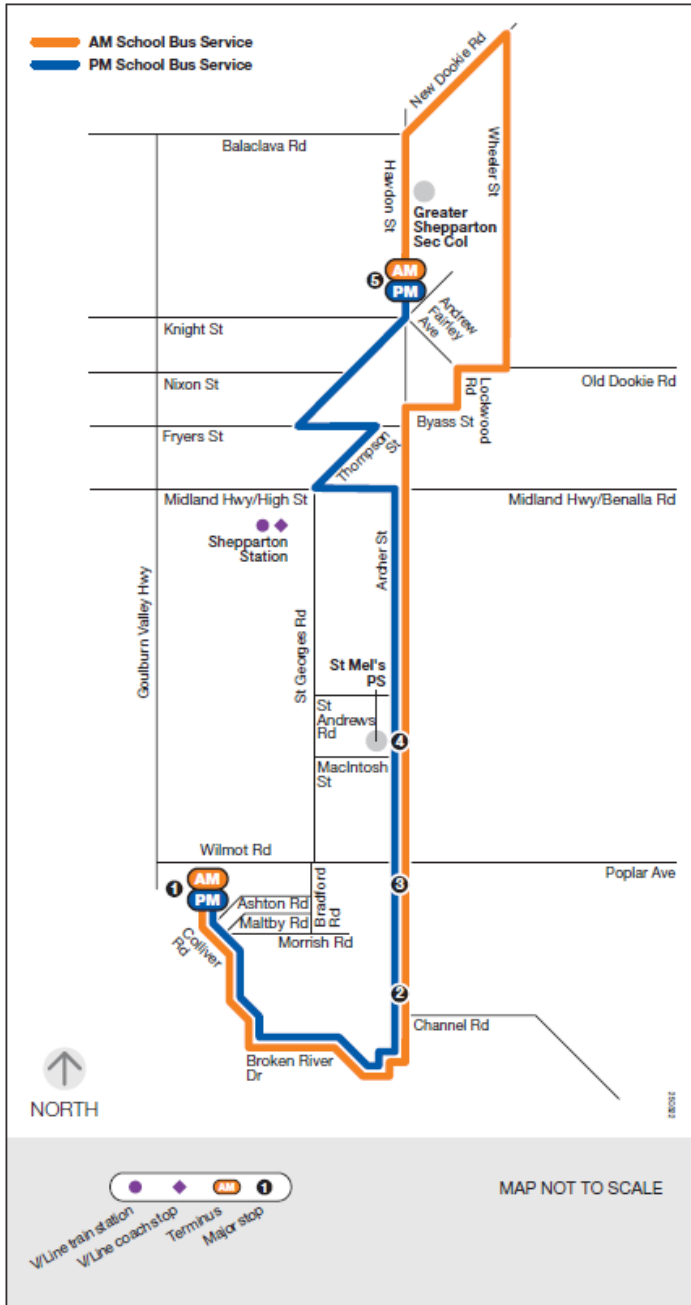

School bus route

S2

Colliver Road

via St Mel's Primary School via Greater Shepparton Secondary College (GSSC)

Monday to Friday

SCHOOL BUS STOP	AM
1 Ashton Rd/Colliver Rd (PTV Stop 43698)	8.00
2 Archer Street Shopping Centre/Archer St (PTV Stop 43636)	8.10
3 McGuire Campus – Archer St Interchange	8.15
4 St Mels Primary School/Archer St (PTV Stop 43639)	8.18
5 GSSC – Hawdon St Interchange (Bay 18)	8.35

SCHOOL BUS STOP	PM
5 GSSC – Hawdon St Interchange (Bay 18)	3.30
4 201 Archer St (PTV Stop 43625)	3.40
3 McGuire Campus – Archer St Interchange	3.45
2 Stanley St/Archer St (PTV Stop 43629)	3.50
1 Ashton Rd/Colliver Rd (PTV Stop 36783)	4.00