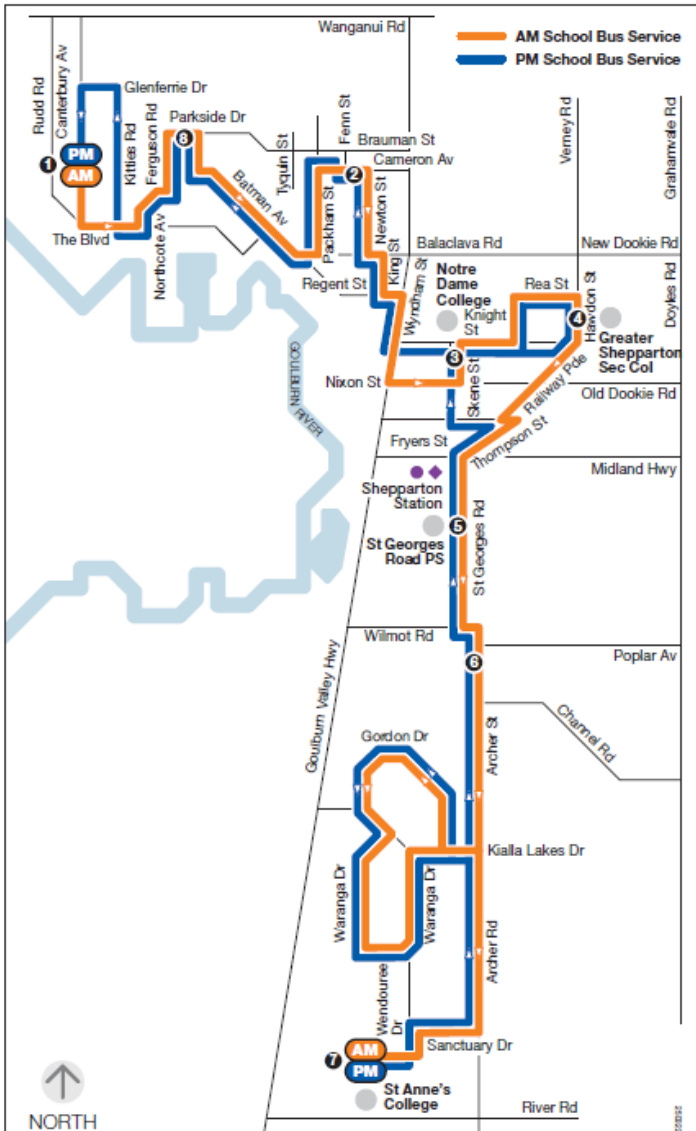

School bus route

J

Canterbury Avenue

via Notre Dame College
 via St Georges Road Primary School
 via St Anne's College
 via Greater Shepparton Secondary College (GSSC)

Monday to Friday

SCHOOL BUS STOP	AM
1 20 Canterbury Av	7.45
2 Newton St/Cameron Av (PTV Stop 43682)	8.00
3 Notre Dame College - Skene St Interchange (Bay 4)	8.15
4 GSSC - Hawdon St Interchange (Bay 17)	
5 St Georges Road Primary School (PTV Stop 43692)	8.25
6 TAFE bus terminal - Essex Ct/ Archer St (PTV Stop 43631)	8.30
7 St Anne's College	8.45

SCHOOL BUS STOP	PM
7 St Anne's College	3.20
6 TAFE bus terminal - Essex Ct/ Archer St (PTV Stop 43638)	3.35
5 St Georges Road Primary School (PTV Stop 36806)	3.40
3 Notre Dame College - Skene St Interchange (Bay 4)	3.45
4 GSSC - Hawdon St Interchange (Bay 17)	3.50
8 Batman Ave/Parkside Dr (PTV Stop 43501)	4.00
1 Opposite 20 Canterbury Av (park)	4.15