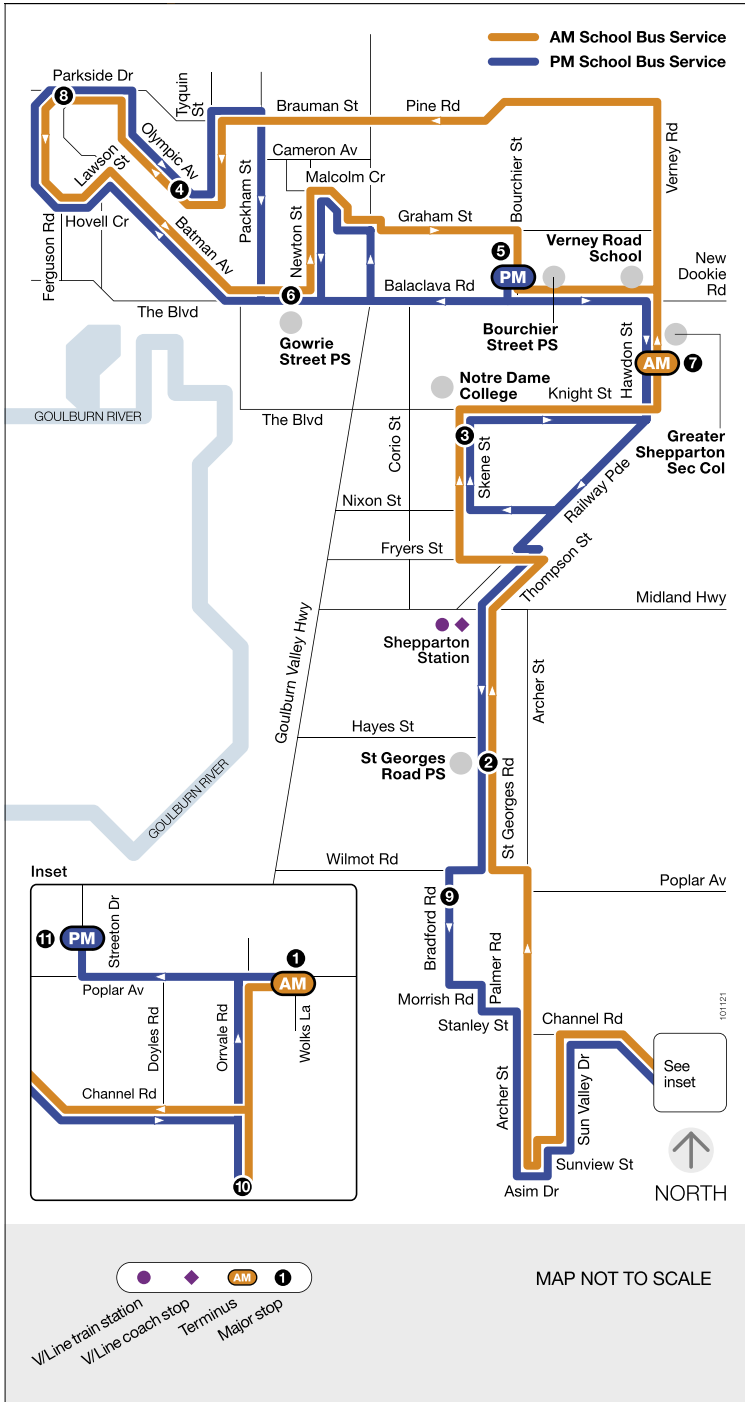

# School bus route

P

## Wanganui

via St Georges Road Primary School  
 via Notre Dame College  
 via Bouchier Street Primary School  
 via Gowrie Street Primary School  
 via Greater Shepparton Secondary College (GSSC)

## Monday to Friday

| SCHOOL BUS STOP                                     | AM   |
|---|------|
| 1 Cnr Poplar Av/Wolks La                            | 7.40 |
| 2 St Georges Road Primary School                    | 8.00 |
| 3 Notre Dame College - Skene St Interchange (Bay 6) | 8.12 |
| 7 Greater Shepparton Secondary College (Bay 20)     | 8.20 |
| 4 Carlos Ct/Olympic Av (PTV Stop 43560)             | 8.30 |
| 6 Gowrie Street Primary School                      | 8.35 |
| 5 Bouchier Street Primary School                    | 8.38 |
| 7 GSSC - Hawdon St Interchange (Bay 19)             | 8.40 |

| SCHOOL BUS STOP                                     | PM   |
|---|------|
| 5 Bouchier Street Primary School                    | 3.20 |
| 6 Gowrie Street Primary School                      | 3.25 |
| 8 Batman Av/Parkside Dr (PTV Stop 43501)            | 3.40 |
| 7 GSSC - Hawdon St Interchange (Bay 19)             | 3.50 |
| 3 Notre Dame College - Skene St Interchange (Bay 7) | 3.55 |
| 2 St Georges Road Primary School                    | 4.08 |
| 9 5 Bradford Rd                                     | 4.10 |
| 10 320 Orrvale Dr                                   | 4.20 |
| 11 Adelaide St/Streeon Dr (PTV Stop 43708)          | 4.30 |