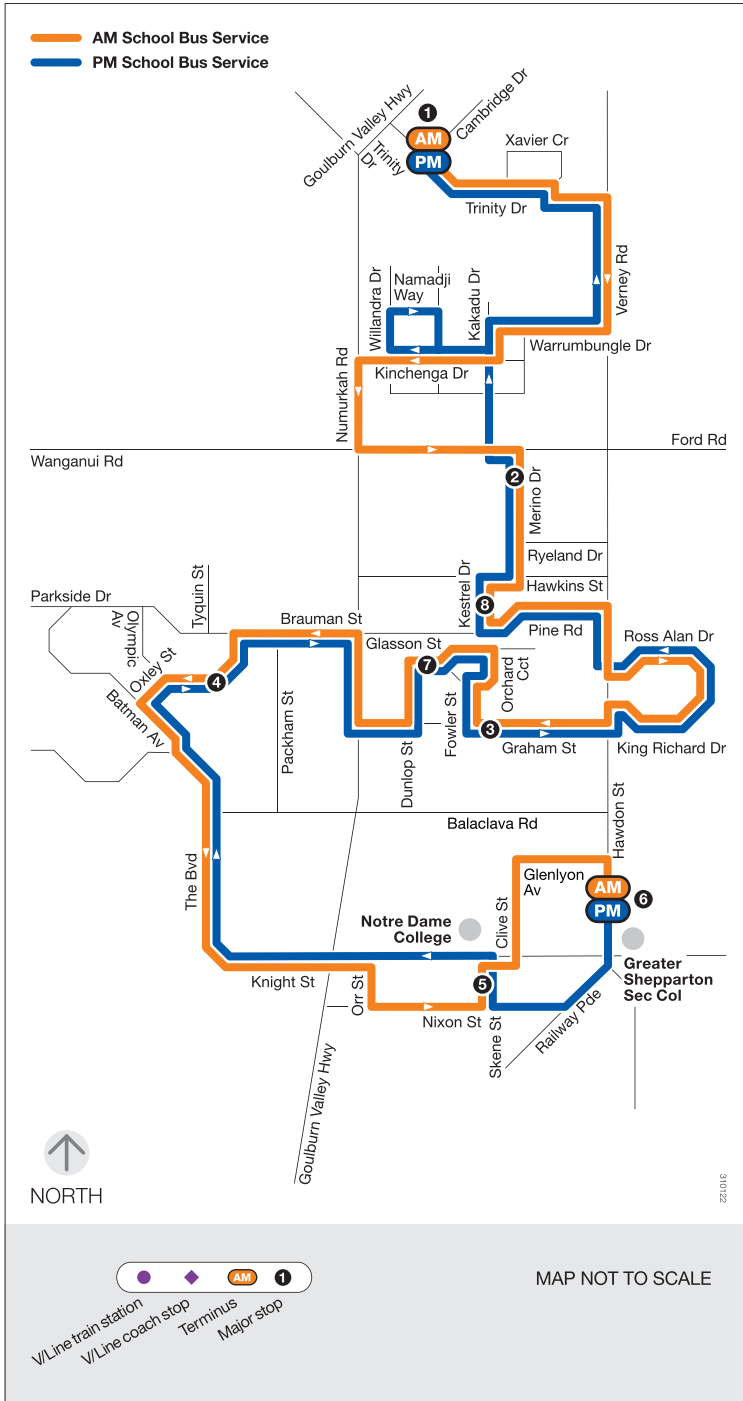

School bus route

G

Grammar Park

via Notre Dame College

via Greater Shepparton Secondary College (GSSC)

Monday to Friday

SCHOOL BUS STOP	AM
1 Trinity Dr/Latrobe Cr	7.50
2 Friesian Cres/Merino Dr (PTV Stop 43596)	8.00
3 Gaylard St/Graham St (PTV Stop 43605)	8.07
4 North Shepparton Community House/ Olympic Av (PTV Stop 45809)	8.18
5 Notre Dame College - Skene St Interchange (Bay 11)	8.25
6 GSSC - Hawdon St Interchange (Bay 13)	8.30

SCHOOL BUS STOP	PM
6 GSSC - Hawdon St Interchange (Bay 13)	3.30
5 Notre Dame College - Skene St Interchange (Bay 11)	3.35
4 North Shepparton Community House/ 59 Olympic Av (PTV Stop 45815)	3.47
7 7 Glasson St	3.55
3 Fowler St/Graham St (PTV Stop 43582)	4.00
8 Kestrel Dr	4.10
1 Trinity Dr/Latrobe Cr	4.30