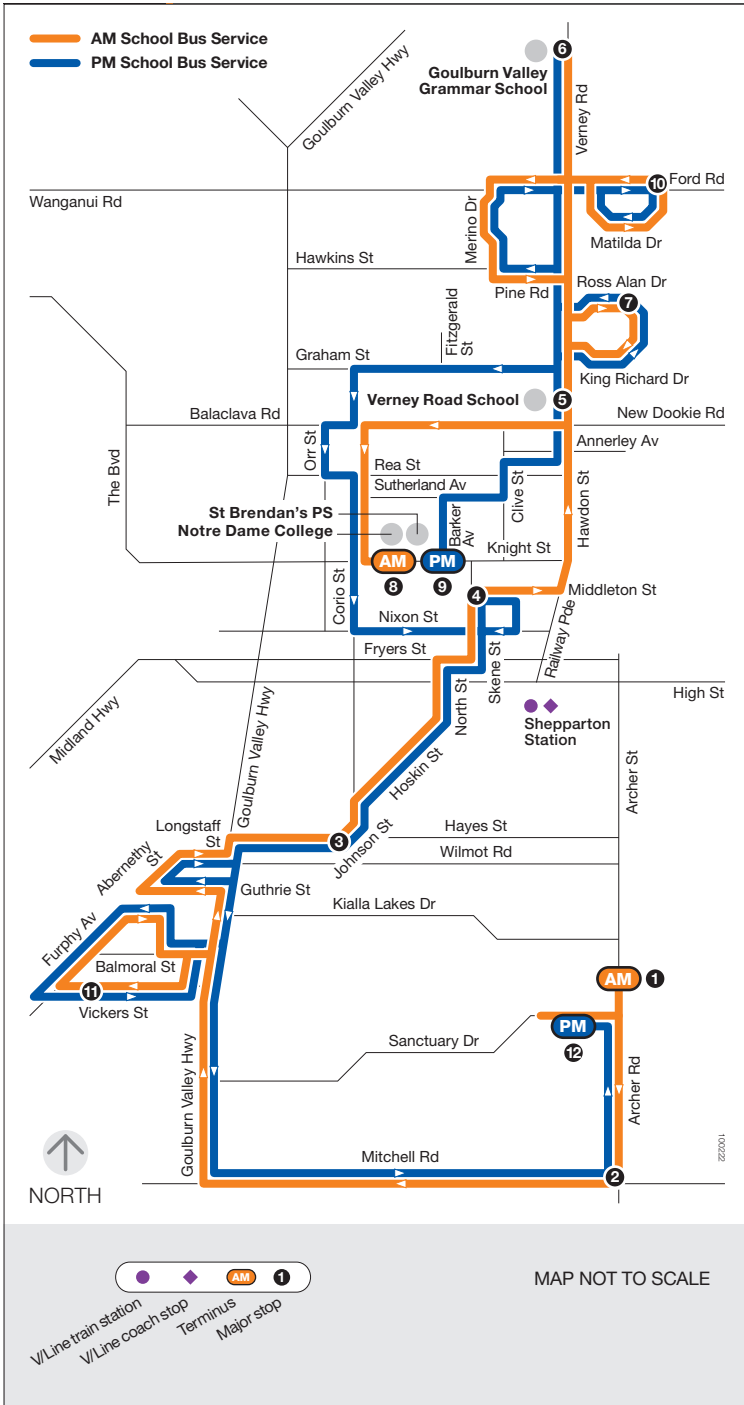

# School bus route

### Archer Road

via Notre Dame College  
 via Verney Road School  
 via Goulburn Valley Grammar School  
 via St Brendan's Primary School

### Monday to Friday

SCHOOL BUS STOP	AM
1 Cnr Archer Rd/Hooper Rd	7.40
2 Cnr Mitchell Rd/Archer Rd	7.52
3 Swallow St/Johnson St (PTV Stop 43644)	8.08
4 Notre Dame College - Skene St Interchange (Bay 10)	8.15
5 Verney Road School	8.25
6 Goulburn Valley Grammar School	8.30
7 Cnr Ross Alan Dr/Otway Ct	8.35
8 Notre Dame College - Knight St	8.45

SCHOOL BUS STOP	PM
9 St Brendan's Primary School	3.25
5 Verney Road School	3.30
6 Cnr Ross Alan Dr/King Richard Dr	3.33
10 Ford Rd	3.45
6 Goulburn Valley Grammar School	3.50
4 Notre Dame College - Skene St Interchange (Bay 10)	4.04
11 26 Vickers St (PTV Stop 43733)	4.13
12 10 Sanctuary Dr	4.26