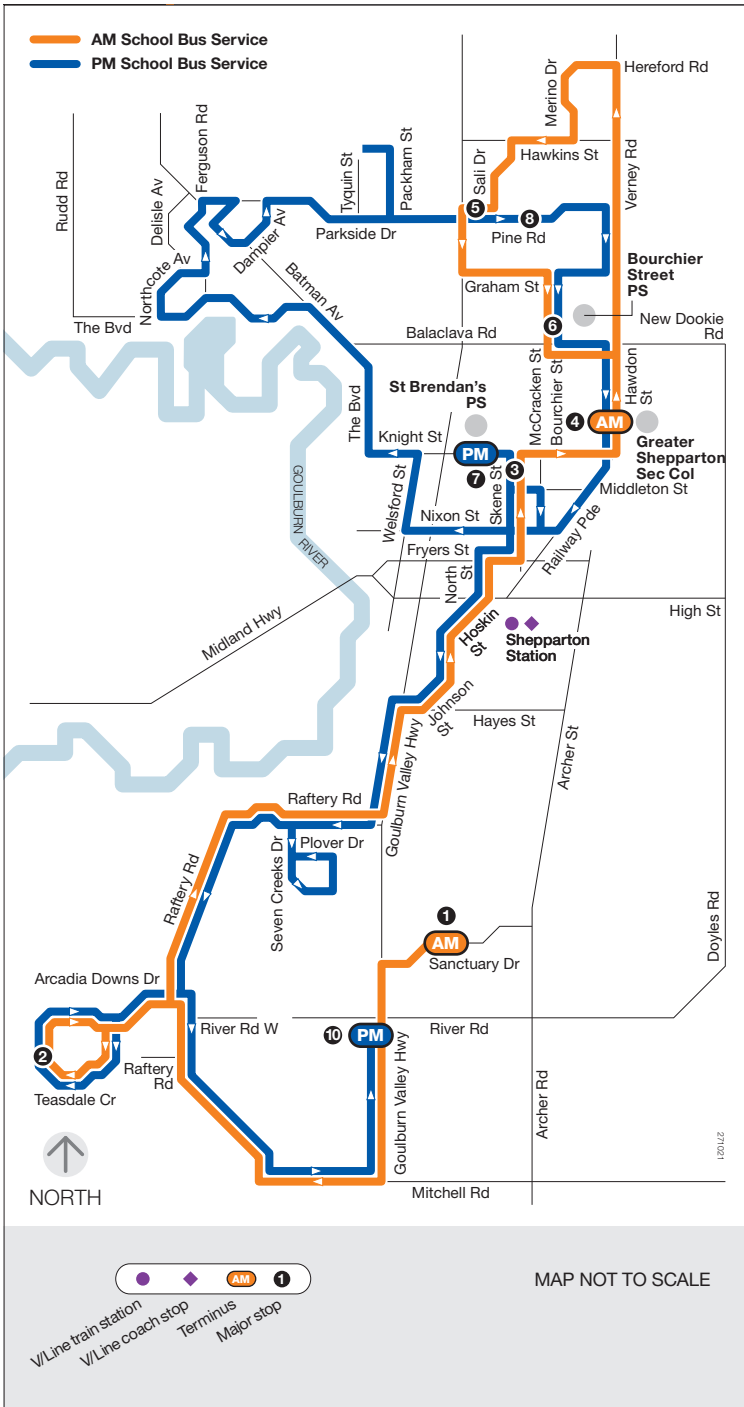

# School bus route

# Melbourne Road

via Notre Dame College  
 via Greater Shepparton Secondary College (GSSC)  
 via Bouchier Street Primary School  
 via St Brendan's Primary School

## Monday to Friday

SCHOOL BUS STOP	AM
1 Cnr Sanctuary Dr/Pertobe Dr	7.40
2 45 Teasdale Cr	7.52
3 Notre Dame College - Skene St Interchange (Bay 9)	8.10
4 GSSC - Hawdon St Interchange (Bay 13)	8.20
5 Pine Rd	8.30
6 Bourchier Street Primary School	8.35
7 GSSC - Hawdon St Interchange (Bay 13)	8.40

SCHOOL BUS STOP	PM
7 St Brendan's Primary School	3.25
8 Shepparton Aged Care/ 29 Pine Rd (PTV Stop 43586)	3.45
4 GSSC - Hawdon St Interchange (Bay 13)	3.55
3 Notre Dame College - Skene St Interchange (Bay 9)	4.00
9 Raftery Rd	4.20
10 Cnr Goulburn Valley Hwy/River Rd	4.25