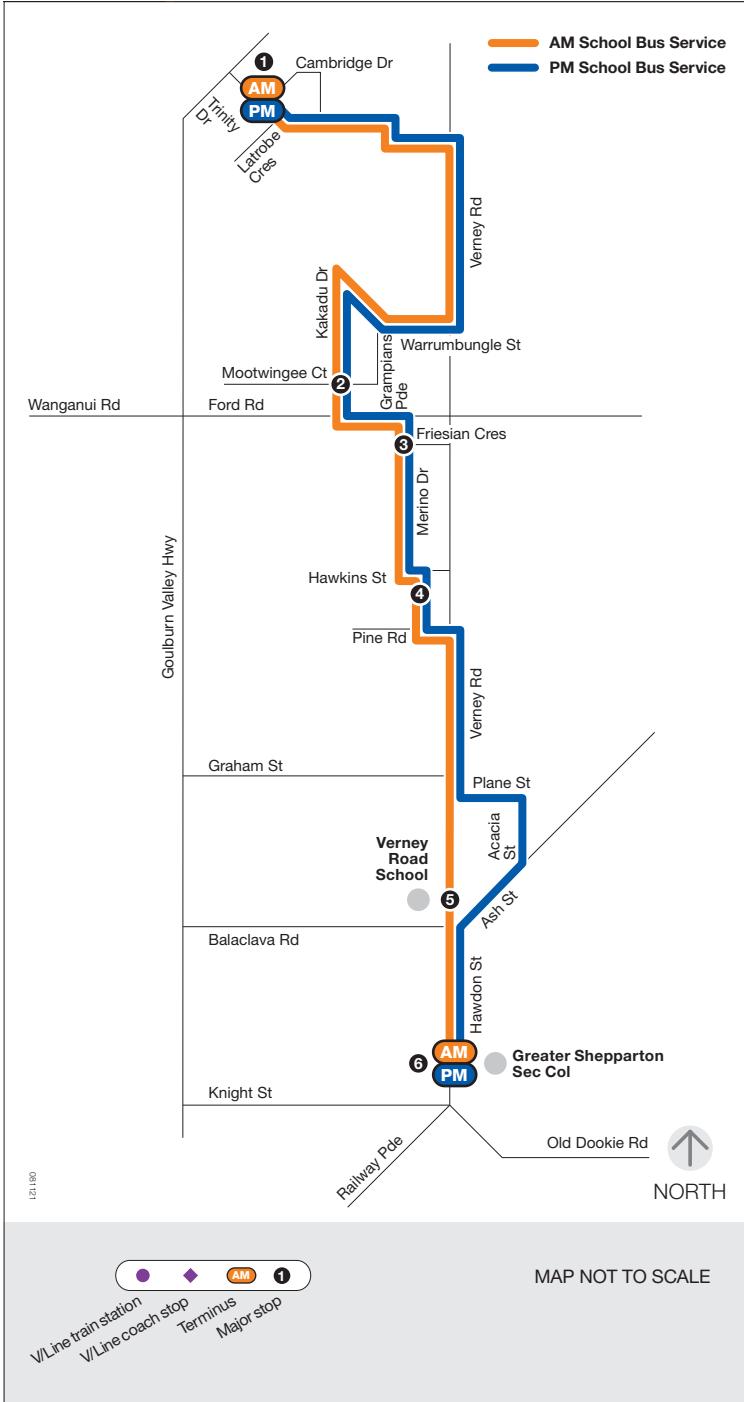

School bus route

W

Trinity Drive

via Greater Shepparton Secondary College (GSSC)

via Verney Road School

Monday to Friday

SCHOOL BUS STOP	AM
1 Cnr Trinity Dr/Xavier C	8.10
2 Grampians Pde/Kakadu Dr (PTV Stop 43595)	8.20
3 Friesian Cr/Merino Dr (PTV Stop 43596)	8.22
4 Pine Rd/Pontiac Av (PTV Stop 43600)	8.26
5 Verney Road School	8.30
6 GSSC - Hawdon St Interchange (Bay 15)	8.35

SCHOOL BUS STOP	PM
6 GSSC - Hawdon St Interchange (Bay 15)	3.35
5 Verney Road School	3.45
7 Cougar Pl/Pontiac Av (PTV Stop 43588)	3.50
8 Ford Rd/Merino Dr (PTV Stop 43591)	3.54
9 Mootwingee Ct/Kakadu Dr (PTV Stop 43592)	3.56
10 Cnr Trinity Dr/Latrobe Cr	4.05