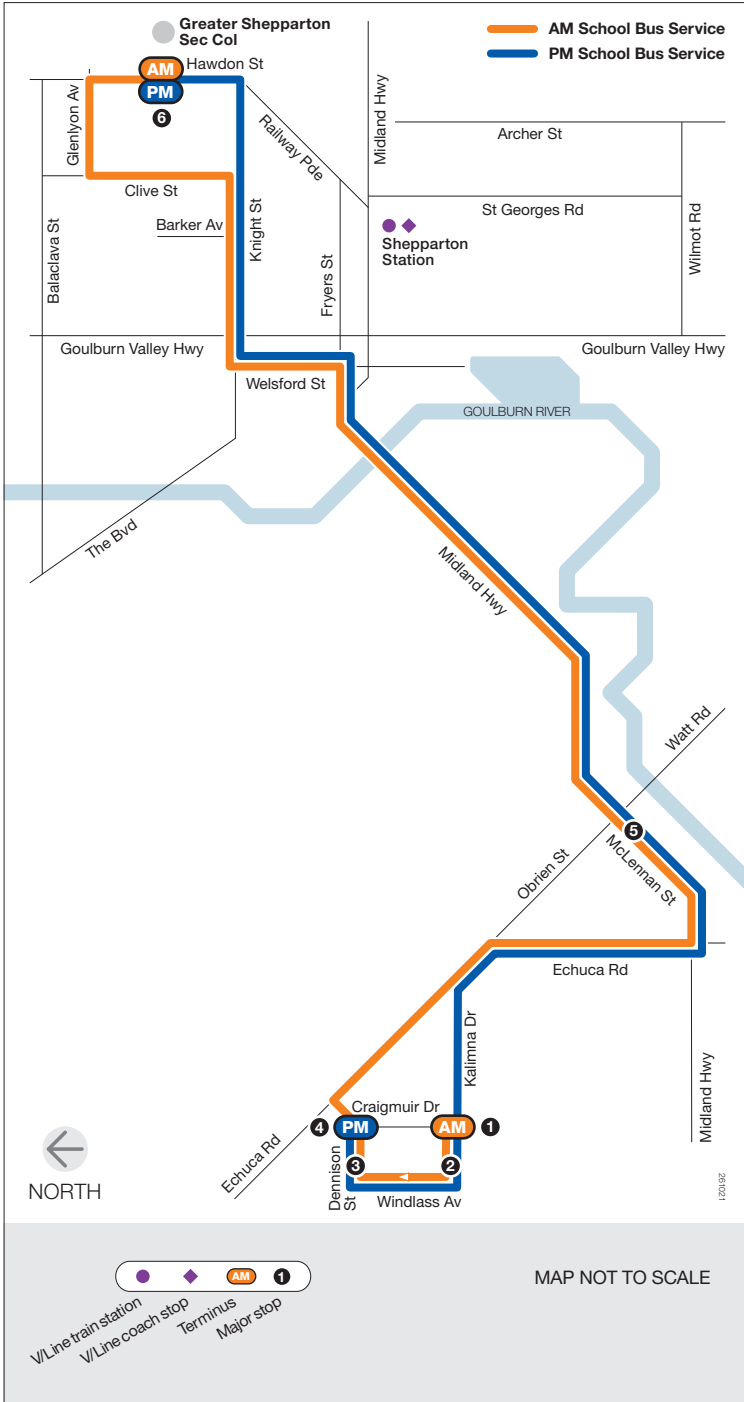

School bus route

X

Mooroopna

via Greater Shepparton Secondary College (GSSC)

Monday to Friday

SCHOOL BUS STOP	AM
1 31 Kalimna Dr	8.05
2 55 Kalimna Dr	8.06
3 18 Dennison St	8.08
4 25 Craigmuir Dr	8.09
5 Mooroopna Interchange - 52 McLennan St (Bakery)	8.18
6 GSSC - Hawdon St Interchange (Bay 11)	8.30

SCHOOL BUS STOP	PM
6 GSSC - Hawdon St Interchange (Bay 11)	3.30
5 Mooroopna Interchange - 53 McLennan St (Barastoc)	3.55
1 31 Kalimna Dr	4.01
2 55 Kalimna Dr	4.02
3 18 Dennison St	4.05
4 25 Craigmuir Dr	4.06