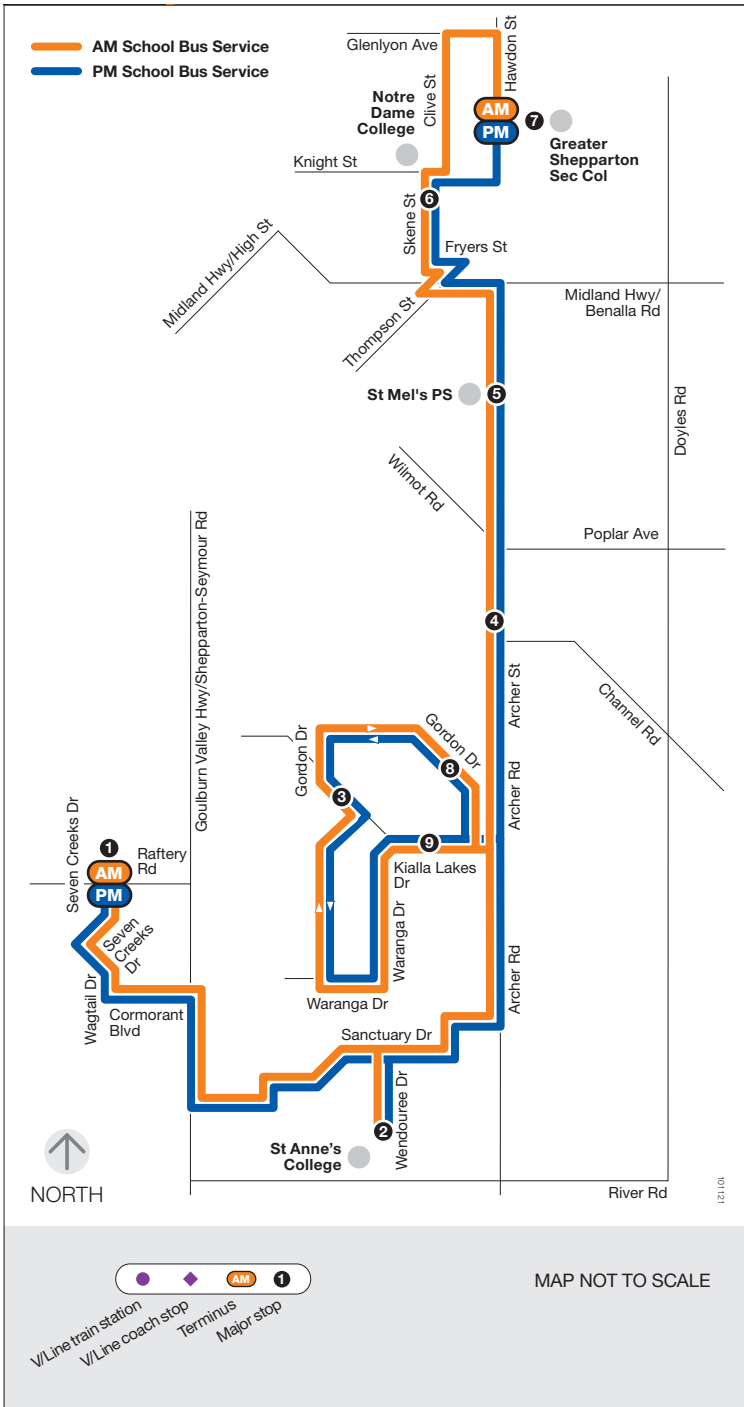

School bus route

Y

Sanctuary Drive

via St Anne's College
 via St Mel's Primary School
 via Notre Dame College
 via Greater Shepparton Secondary College (GSSC)

Monday to Friday

SCHOOL BUS STOP	AM
1 Cnr Raftery Rd/Seven Creeks Dr	7.55
2 St Anne's College	8.15
3 53 Kialla Lakes Dr	8.20
4 Archer Street Shopping Centre/ Archer St (PTV Stop 43636)	8.30
5 St Mel's Primary School	8.32
6 Notre Dame College - Skene St Interchange (Bay 11)	8.35
7 GSSC - Hawdon St Interchange (Bay 17)	8.40

SCHOOL BUS STOP	PM
7 GSSC - Hawdon St Interchange (Bay 17)	3.30
6 Notre Dame College - Skene St Interchange (Bay 10)	3.35
5 St Mel's Primary School (Stop opposite the school)	3.40
8 Urana Ct/Gordon Dr (PTV Stop 43745)	3.45
9 101 Kialla Lakes Dr	3.50
2 St Anne's College	4.00
1 Cnr Raftery Rd/Seven Creeks Dr	4.20