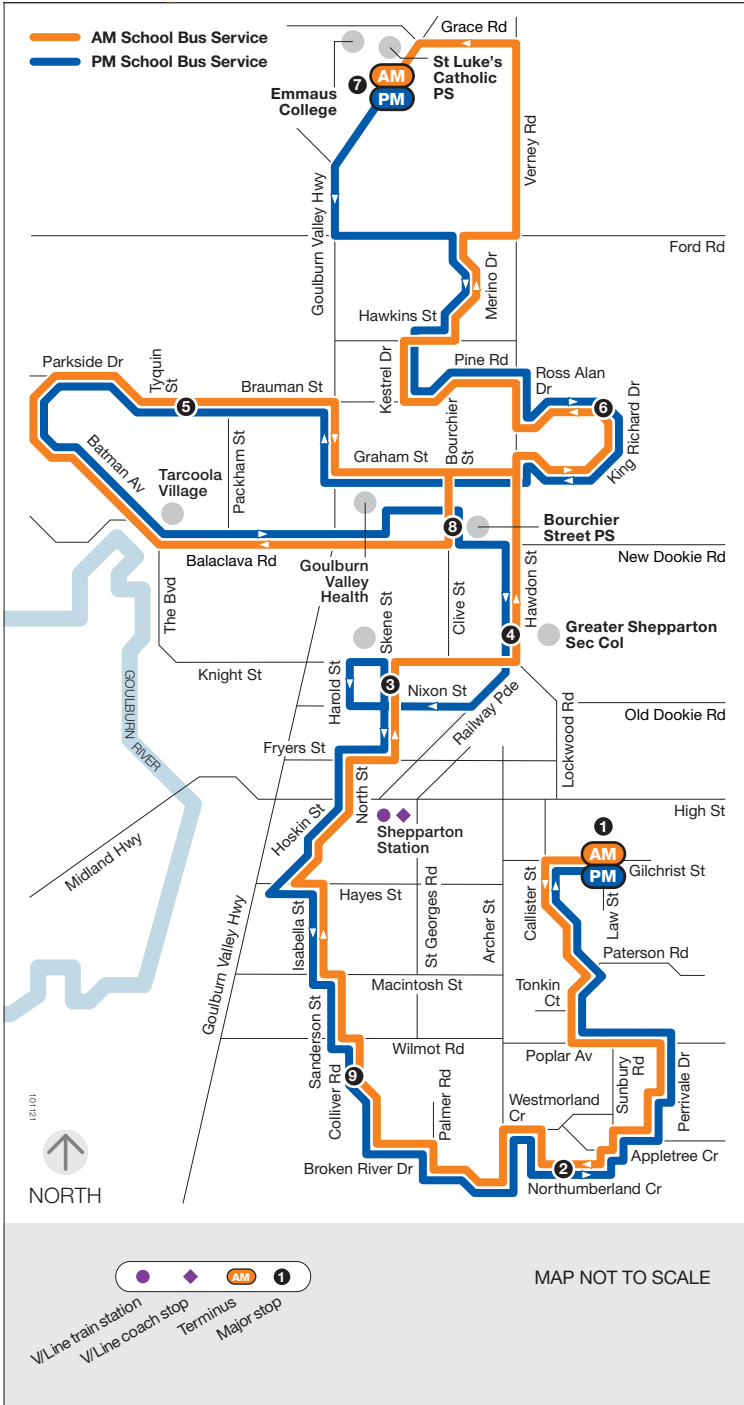

School bus route

S

Poplar Avenue

via Notre Dame College

via Greater Shepparton Secondary College (GSSC)

via St Luke's Catholic Primary School

via Notre Dame College Emmaus Campus

via Bouchier Street Primary School

Monday to Friday

SCHOOL BUS STOP	AM
1 Cnr Gilchrist St/Law St	7.45
2 Cnr Northumberland Cr/Oxford St	7.55
3 Notre Dame College - Skene St Interchange (Bay 3)	8.10
4 GSSC - Hawdon St Interchange (Bay 21)	8.15
5 Brauman St	8.25
6 Cnr Ross Alan Dr/Brighton Ct	8.30
7 St Luke's Catholic Primary School/ Notre Dame College Emmaus Campus	8.40

SCHOOL BUS STOP	PM
7 St Luke's Catholic Primary School/ Notre Dame College Emmaus Campus	3.20
5 Brauman St	3.45
8 Bouchier Street Primary School	3.50
4 GSSC - Hawdon St Interchange (Bay 16)	3.55
3 Notre Dame College - Skene St Interchange (Bay 9)	4.00
9 Ashton Rd/Colliver Rd (PTV Stop 43698)	4.15
1 Cnr Gilchrist St/Law St	4.30