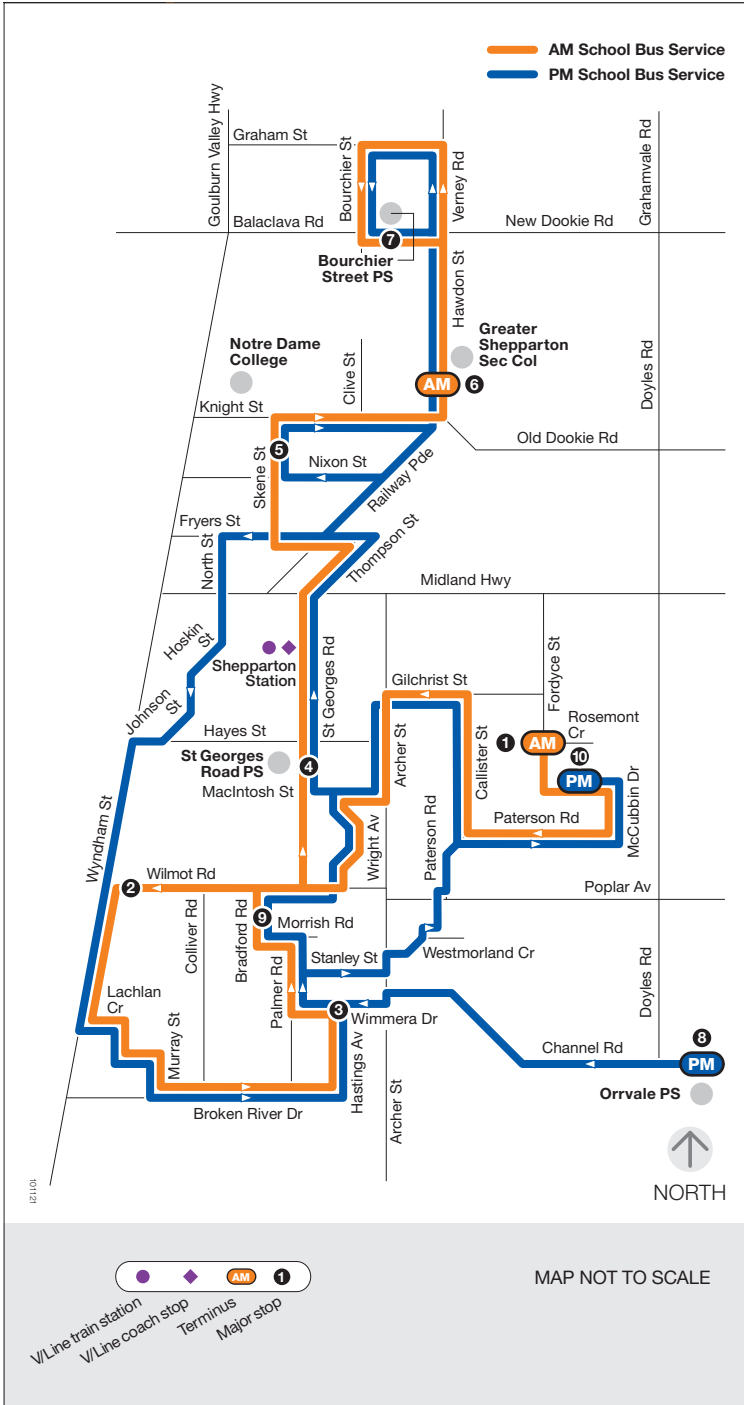

School bus route

0

S4

via St Georges Road Primary School
 via Notre Dame College
 via Greater Shepparton Secondary College (GSSC)
 via Bouchier Street Primary School
 via Orrvale Primary School

Monday to Friday

SCHOOL BUS STOP	AM
1 Cnr Fordyce St/Rosemont Cr	7.45
2 Wyndham St/Wilmot Rd (PTV Stop 43722)	7.54
3 Hastings Ave/Wimmera Dr (PTV Stop 36781)	8.00
4 St Georges Road Primary School	8.05
5 Notre Dame College - Skene St Interchange (Bay 6)	8.15
6 GSSC - Hawdon St Interchange (Bay 15)	8.20
7 Bouchier Street Primary School	8.25
6 GSSC - Hawdon St Interchange (Bay 15)	8.30

SCHOOL BUS STOP	PM
8 Orrvale Primary School	3.20
4 St Georges Road Primary School	3.35
6 GSSC - Hawdon St Interchange (Bay 15)	3.50
5 Notre Dame College - Skene St Interchange (Bay 6)	3.55
9 Bradford Rd	4.10
10 Cnr McCubbin Dr/Lindsay Ct	4.22