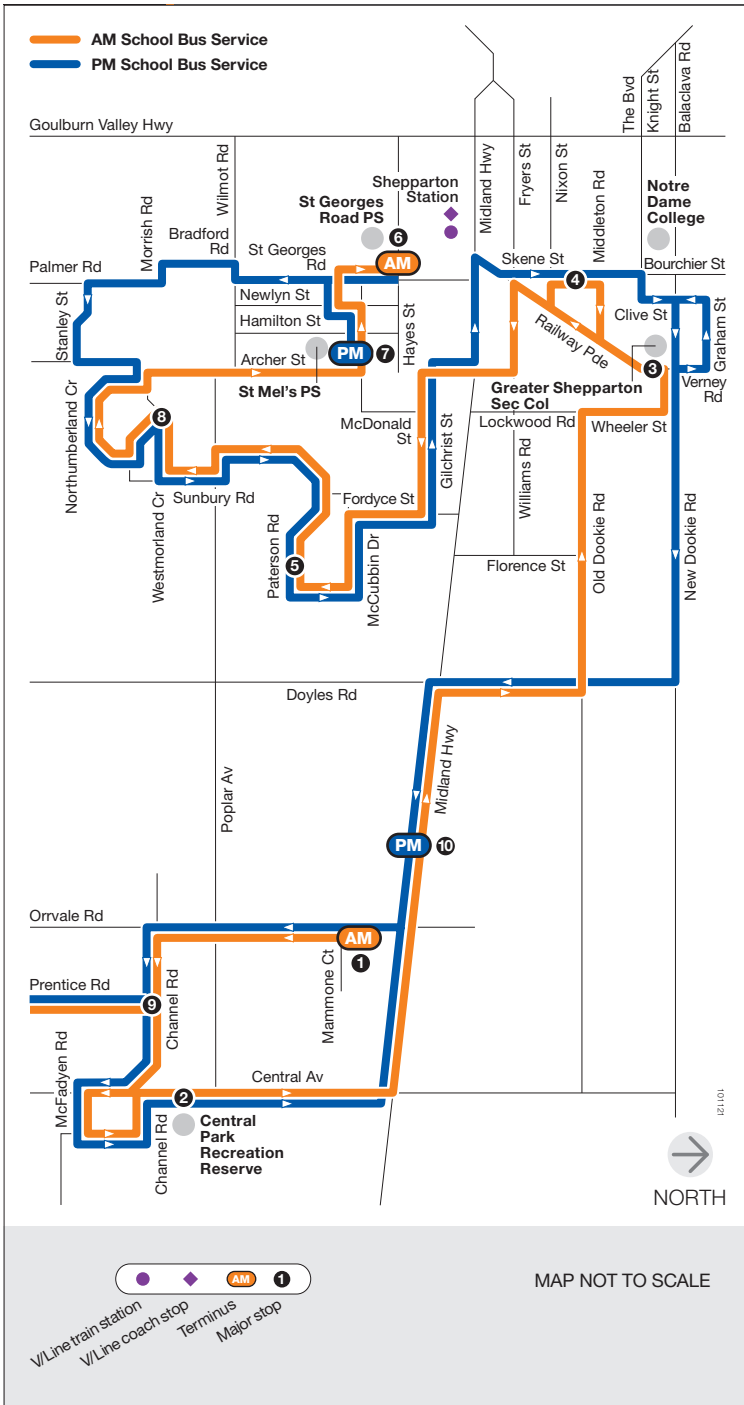

# School bus route

## Orrvale Road

via Greater Shepparton Secondary College (GSSC)

via Notre Dame College

via St Georges Road Primary School

via St Mel's Primary School

### AM

1	Cnr Orrvale Rd/Mammone Ct	7.40
2	Central Av (Shepp East Footy Oval)	7.55
3	GSSC - Hawdon St Interchange (Bay 19)	8.15
4	Notre Dame College - Skene St Interchange (Bay 11)	8.20
5	Ducat Reserve/Paterson Rd (PTV Stop 43709)	8.30
6	St Georges Road Primary School	8.40

### PM

7	St Mel's Primary School	3.20
8	Hampshire Cr/Westmorland Cr (PTV Stop 43669)	3.35
4	Notre Dame College - Skene St Interchange (Bay 11)	3.50
3	GSSC - Hawdon St Interchange (Bay 20)	4.00
9	Cnr Channel Rd/Prentice Rd	4.08
10	Cnr Midland Hwy/Davies Dr	4.20