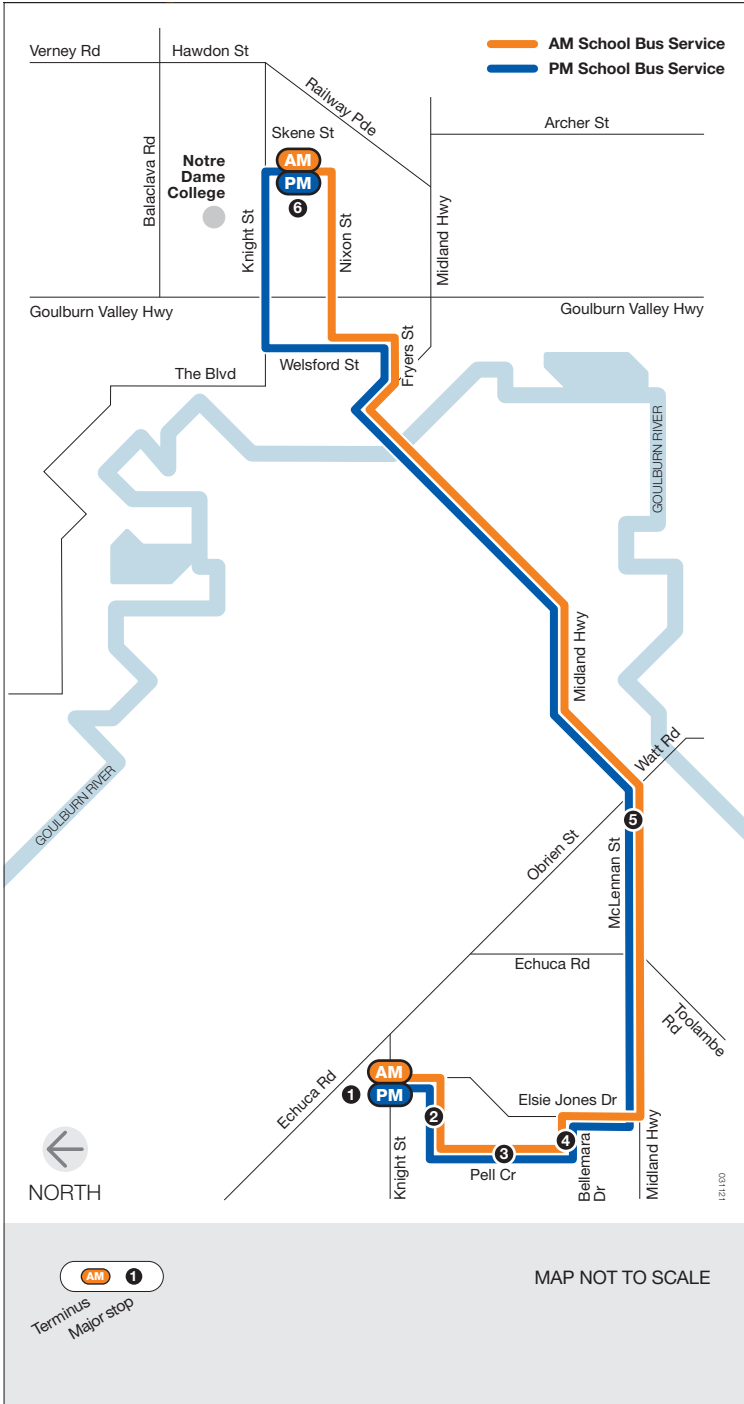

# School bus route

# Mooroopna

via Notre Dame College

### SCHOOL BUS STOP

### AM

1	3 Elsie Jones Dr	8.02
2	15 Pell Cr	8.04
3	35 Pell Cr	8.05
4	2 Bellemara Dr	8.06
5	Mooroopna Interchange - 52 McLennan St (Bakery)	8.18
6	Notre Dame College - Skene St Interchange (Bay 7)	8.28