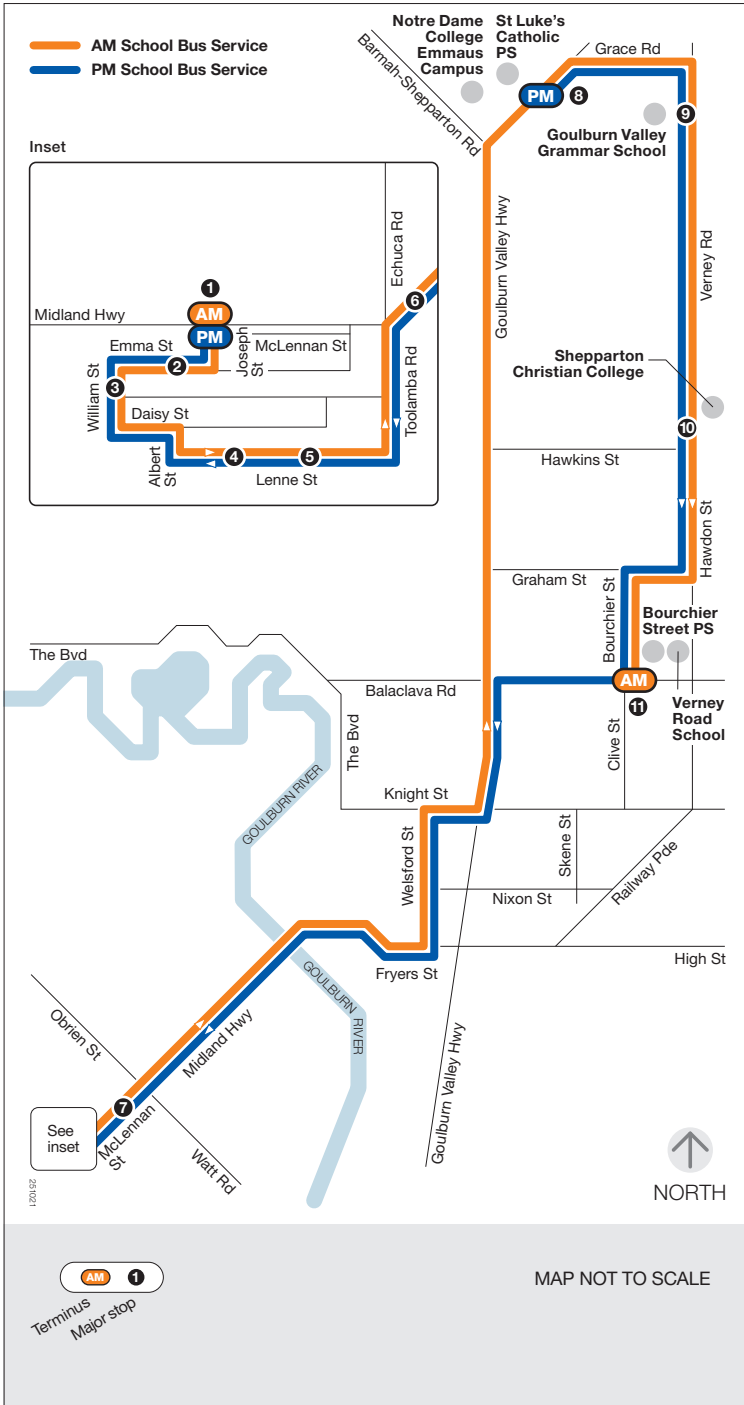

School bus route

C

Mooroopna

via St Luke's Catholic Primary School
 via Notre Dame College Emmaus campus
 via Goulburn Valley Grammar School
 via Shepparton Christian College
 via Bouchier Street Primary School
 via Verney Road School

Monday to Friday

SCHOOL BUS STOP	AM
1 193 McLennan St (shop)	8.00
2 79 Emma St	8.01
3 97 William St	8.02
4 38 Lenne St	8.05
5 26 Lenne St	8.06
6 150A McLennan St	8.09
7 Mooropna Interchange - 52 McLennan St (Bakery)	8.16
8 St Luke's Catholic Primary School/ Notre Dame College Emmaus campus	8.31
9 Goulburn Valley Grammar School	8.34
10 Shepparton Christian College	8.39
11 Bouchier Street Primary School/ Verney Road School	8.42

SCHOOL BUS STOP	PM
8 St Luke's Catholic Primary School/ Notre Dame College Emmaus campus	3.25
9 Goulburn Valley Grammar School	3.29
10 Shepparton Christian College	3.34
11 Bouchier Street Primary School/ Verney Road School	3.37
7 Mooropna Interchange - 53 McLennan St (Barastoc)	3.55
6 101 McLennan St	3.56
5 33 Lenne St	3.59
4 45 Lenne St	4.00
3 114 William St	4.03
2 80 Emma St	4.04
1 195 McLennan St (shop)	4.05