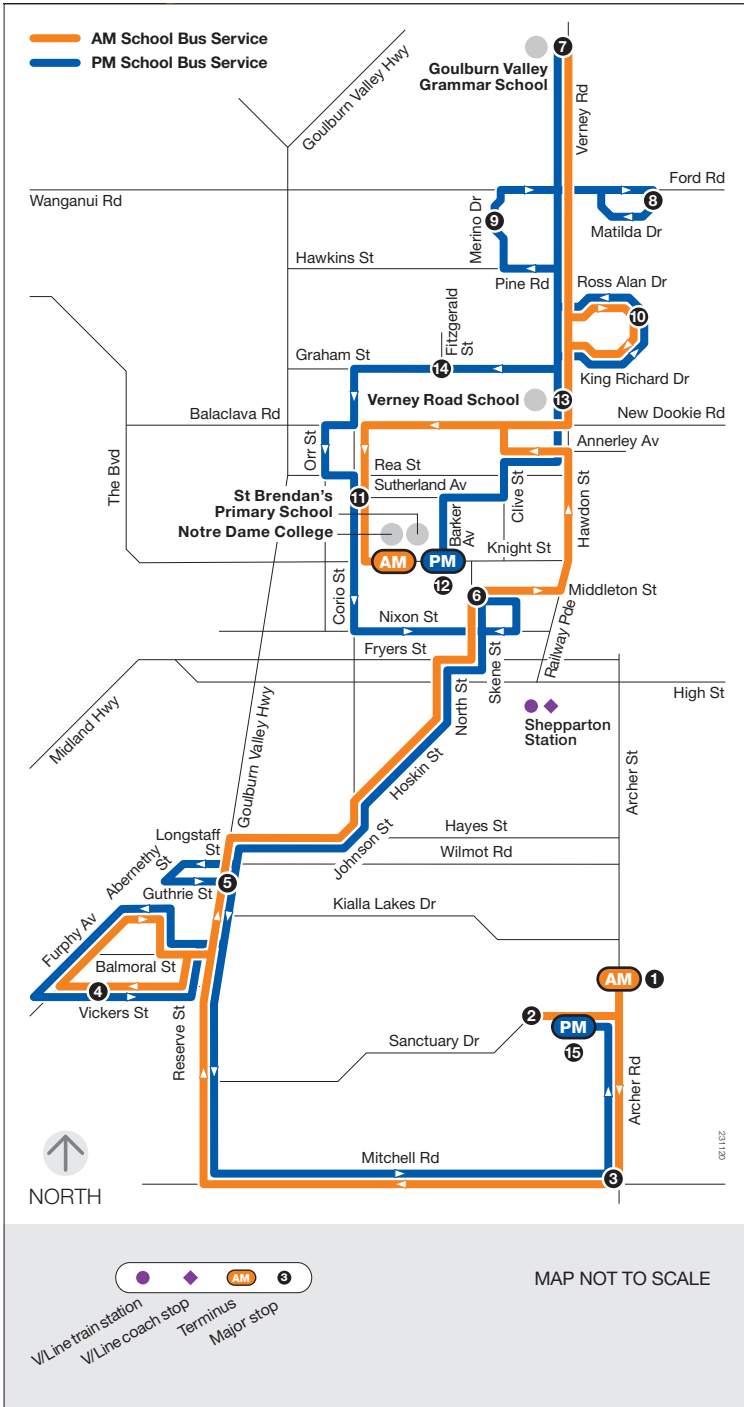

School bus route

H

Archer Road

via Goulburn Valley Grammar School
 via Notre Dame College
 via St Brendan's Primary School
 via Verney Road School

Monday to Friday

SCHOOL BUS STOP	AM
1 489 Archer St	7.35
2 10 Sanctuary Dr	7.40
710 Archer St	7.42
3 850 Archer Rd	7.43
224 Mitchell Rd	7.44
132 Mitchell Rd	7.45
7665 Goulburn Valley Hwy	7.47
4 25 Vickers St	7.52
38 Furphy Av	7.53
20 Balmoral St	7.54
6 Skene St Interchange	8.10
7 Goulburn Valley Grammar School	8.25
8 PTV Stop 17 Matilda Dr	8.30
9 Merino Dr	8.33
Cnr Ross Alan Dr/Otway Ct	8.35
10 Cnr King Richard Dr/Locksley St	8.36
11 Notre Dame College	8.45

SCHOOL BUS STOP	PM
12 St Brendan's Primary School	3.30
13 Verney Road School	3.35
10 53 King Richard Dr	3.37
68 Pine Rd	3.39
PTV Stop Hawkins St	3.41
9 PTV Stop Merino Dr	3.43
Ayshire Park	3.44
8 17 Matilda Dr	3.47
Cnr Verney Rd/Trinity Dr	3.50
7 Goulburn Valley Grammar School	3.55
Cnr Verney Rd/Warrumbungle Dr	3.57
Cnr Verney Rd/Hereford Dr	3.59
Cnr Verney Rd/Ross Alan Dr	4.01
14 Cnr Graham St/Fitzgerald St	4.03
Rea St	4.05
6 Skene St Interchange	4.10
5 PTV Stop Guthrie St	4.15
PTV Stop Abernerthy St	4.17
PTV Stop Longstaff St	4.20
4 25 Vickers Rd	4.23
PTV Stops Balmoral St	4.25
132 Mitchell Rd	4.30
3 850 Archer Rd	4.33
15 10 Sanctuary Dr	4.35