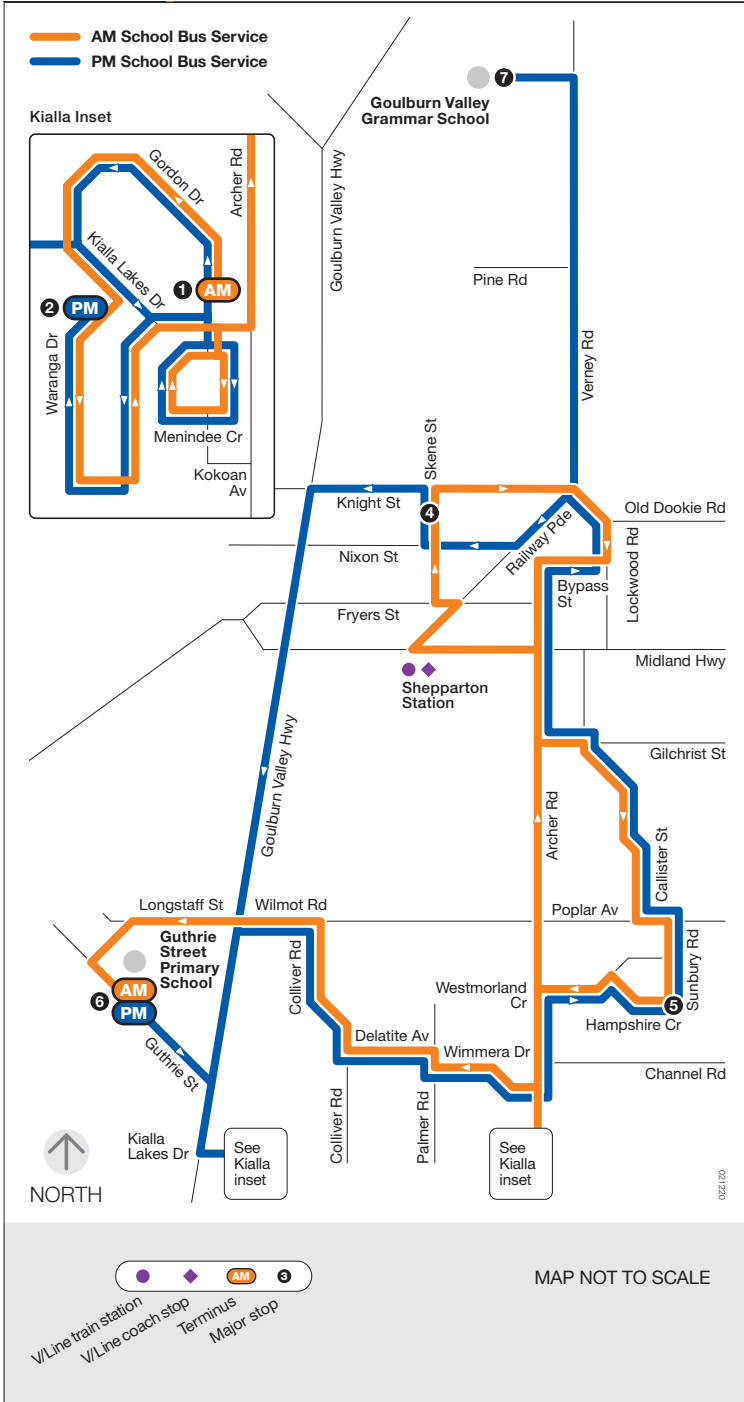

School bus route

R

Taylors Estate

via Guthrie Street Primary School
via Goulburn Valley Grammar School

Monday to Friday

SCHOOL BUS STOP	AM
1 PTV Stops Gordon Dr	7.45
2 PTV Stops Waranga Dr	7.50
3 32 Menindee Cr	7.59
4 Skene St Interchange	8.15
PTV Stop Paterson Rd	8.23
5 PTV Stop Hampshire Cr	8.25
14 Westmorland Cr	8.27
PTV Stop Palmer Rd	8.31
PTV Stop Colliver Rd Shops	8.35
6 Guthrie Street Primary School	8.40

SCHOOL BUS STOP	PM
6 Guthrie Street Primary School	3.23
PTV Stop Colliver Rd Shops	3.27
PTV Stop Palmer Rd	3.28
5 PTV Stop Hampshire Cr	3.30
PTV Stop Callister St	3.33
Cnr Verney Rd/Pine Rd	3.40
7 Goulburn Valley Grammar School	3.55
4 Skene St Interchange	4.03
3 32 Menindee Cr	4.05
1 PTV Stops Gordon Dr	4.13
2 PTV Stops Waranga Dr	4.20