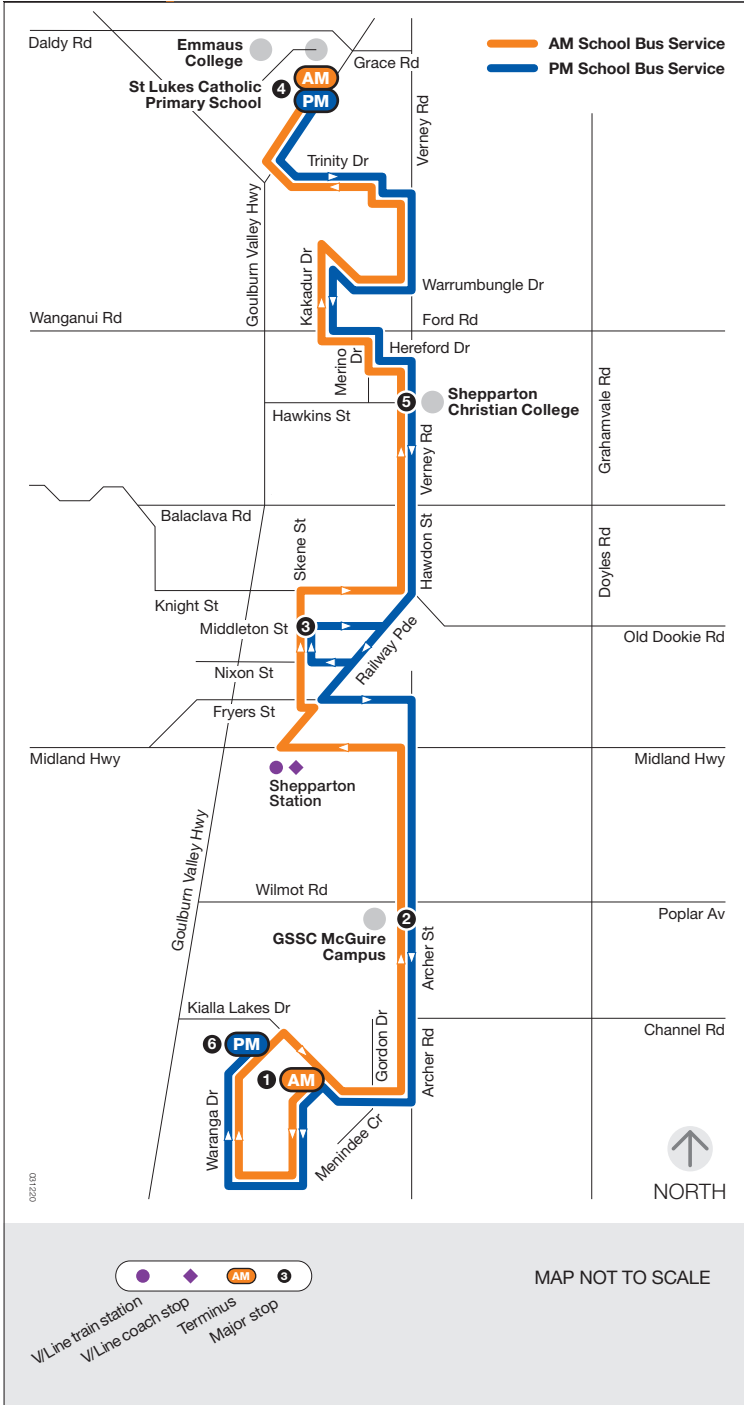

School bus route

Q

Kialla

via GSSC McGuire Campus
via St Lukes Catholic Primary School
via Shepparton Christian College

Monday to Friday

SCHOOL BUS STOP	AM
1 Opp PTV Stops Waranga Dr	7.58
2 PTV Stop GSSC McGuire Campus	8.08
St Mels Primary School	8.10
3 Skene St Interchange	8.15
51 Merino Dr	8.35
5 Kakadu Dr	8.37
25 Kakadu Dr	8.38
27 Trinity Dr	8.40
59 Trinity Dr	8.40
4 St Lukes Catholic Primary School	8.42

SCHOOL BUS STOP	PM
4 St Lukes Catholic Primary School	3.25
Opp 59 Trinity Dr	3.29
26 Trinity Dr	3.30
20 Kakadu Dr	3.34
Cnr Kakadu Dr/Cooloolo Pl	3.35
Opp 51 Merino Dr	3.37
5 Shepparton Christian College	3.38
3 Skene St Interchange	3.45
Cnr Kialla Lakes Dr/Menindee Cr	3.55
6 PTV Stops Waranga Dr	4.20