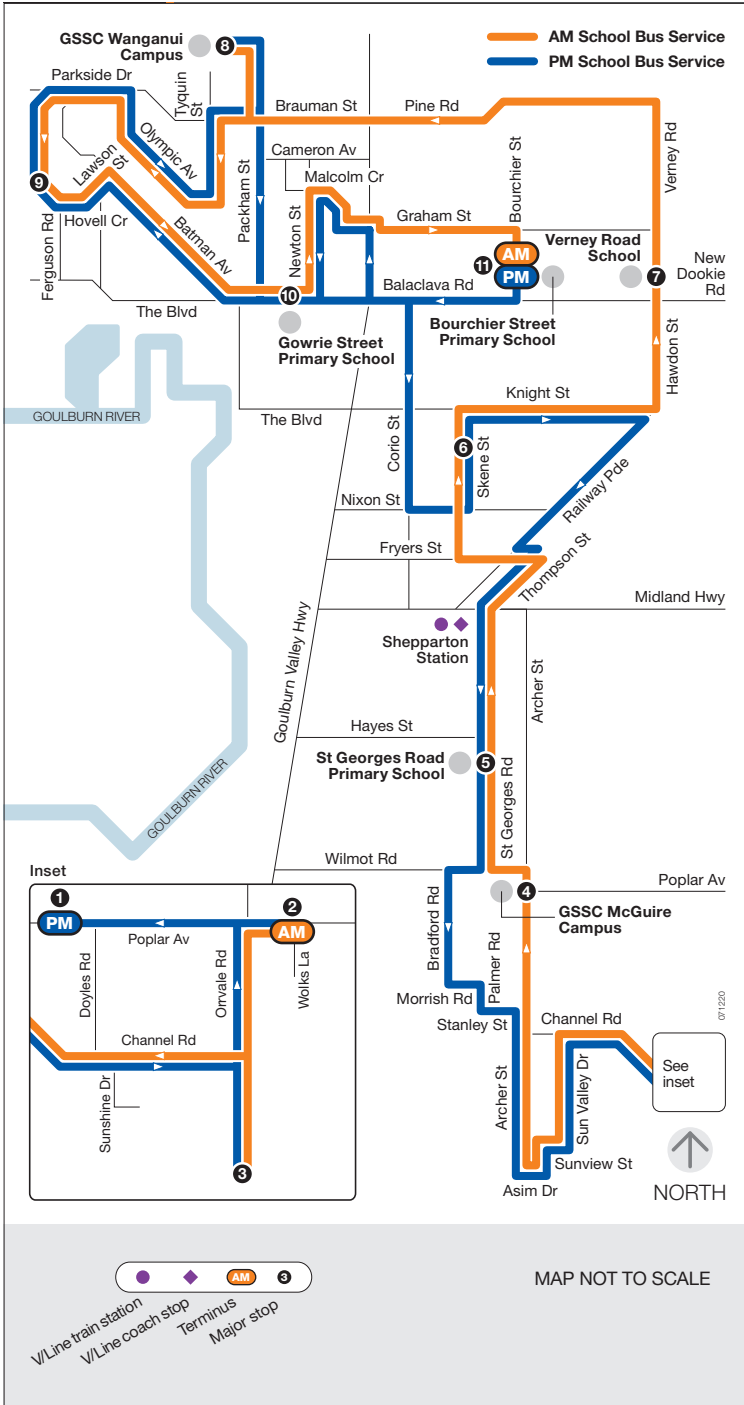

# School bus route

P

## Wanganui 3

via GSSC McGuire Campus  
 via St Georges Road Primary School  
 via Verney Road School  
 via GSSC Wanganui Campus  
 via Gowrie Street Primary School  
 via Bouchier Street Primary School

## Monday to Friday

SCHOOL BUS STOP	AM
2 Cnr Poplar Av/Wolks La	7.35
3 315 Orrvale Rd	7.45
145 Channel Rd	7.50
PTV Stops Sun Valley Dr	7.52
PTV Stop Archer St Shops	7.58
4 GSSC McGuire Campus	8.00
5 St Georges Road Primary School	8.04
6 Skene St Interchange	8.10
7 Verney Road School	8.20
8 GSSC Wanganui Campus	8.25
PTV Stops Olympic Av	8.31
9 PTV Stops Hovell Cr	8.33
10 Gowrie Street Primary School	8.39
PTV Stops Malcolm Cr	8.41
11 Bouchier Street Primary School	8.45

SCHOOL BUS STOP	PM
11 Bouchier Street Primary School	3.25
PTV Stop Malcolm Cr	3.30
PTV Stop Newton St	3.31
10 Gowrie Street Primary School	3.33
9 PTV Stop Hovell Cr	3.37
PTV Stop Olympic Av	3.40
8 GSSC Wanganui Campus	3.45
6 Skene Street Interchange	4.00
5 St Georges Road Primary School	4.07
Cnr St Georges Rd/Dainton St	4.09
Bradford Rd	4.12
Stanley St	4.15
PTV Stop Asim Dr	4.18
Sunview St	4.19
Sun Valley Dr	4.20
Channel Road opp Mcphees Rd	4.23
Cnr Channel Rd/Sunshine Dr	4.25
2 Cnr Poplar Av/Wolks La	4.30
1 Streeton Dr	4.35