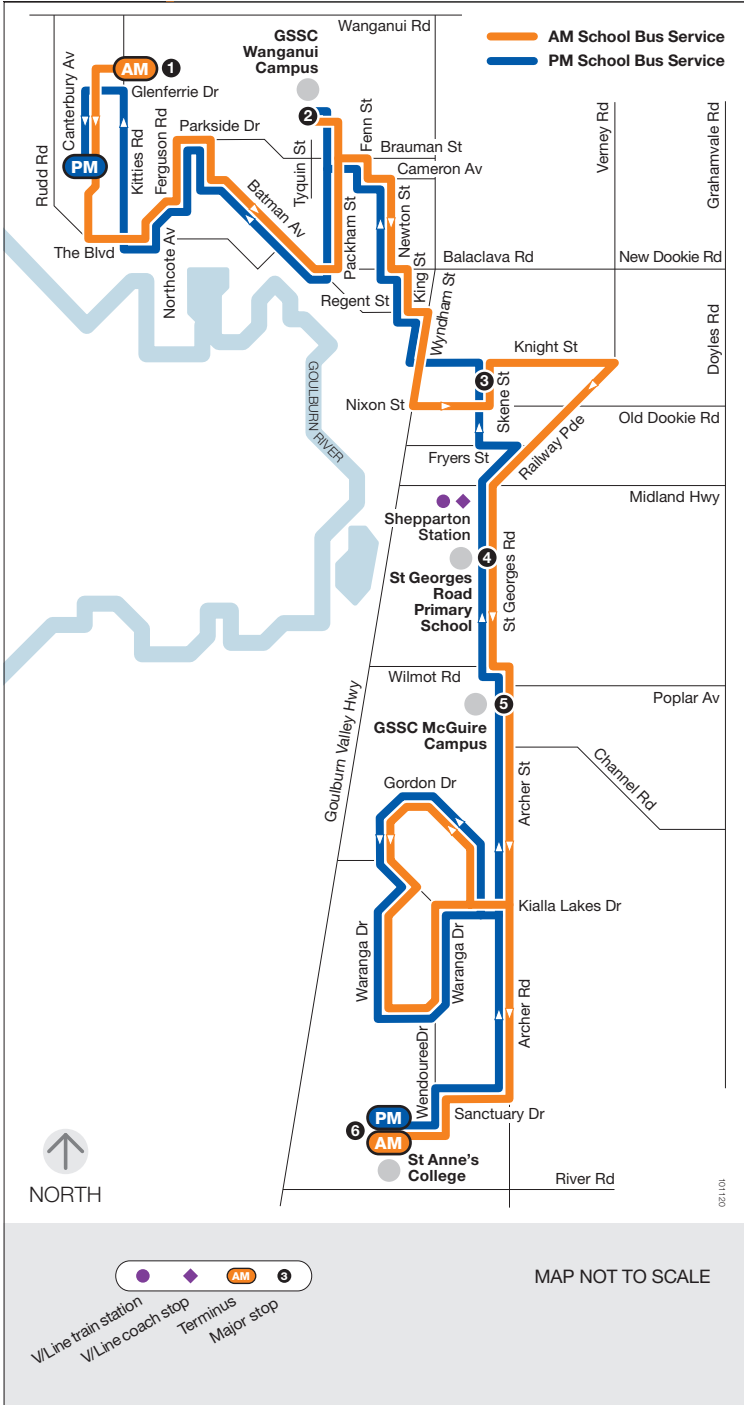

School bus route

J

Canterbury Avenue

via GSSC Wanganui Campus
 via St Georges Road Primary School
 via GSSC McGuire Campus
 via St Anne's College

Monday to Friday

SCHOOL BUS STOP	AM
1 Canterbury Av	7.40
Canterbury Park	7.43
Northcote Av	7.45
Parkside Dr	7.48
Batman Av	7.49
2 GSSC Wanganui Campus	7.57
Fenn St	8.00
Cameron Av	8.02
Newton St	8.04
King St	8.07
3 Skene St Interchange	8.10
4 Opp St Georges Road Primary School	8.17
5 GSSC McGuire Campus	8.20
Gordon Dr	8.25
Waranga Dr	8.30
6 St Anne's College	8.40

SCHOOL BUS STOP	PM
6 St Anne's College	3.20
Waranga Dr	3.30
Gordon Dr	3.35
5 GSSC McGuire Campus	3.40
4 St Georges Road Primary School	3.43
3 Skene St Interchange	3.50
King St	3.53
Newton St	3.56
Cameron Av	3.58
Fenn St	4.00
2 GSSC Wanganui Campus	4.05
Batman Av	4.11
Parkside Dr	4.15
Northcote St	4.17
Canterbury Park	4.20
1 Canterbury Av	4.25