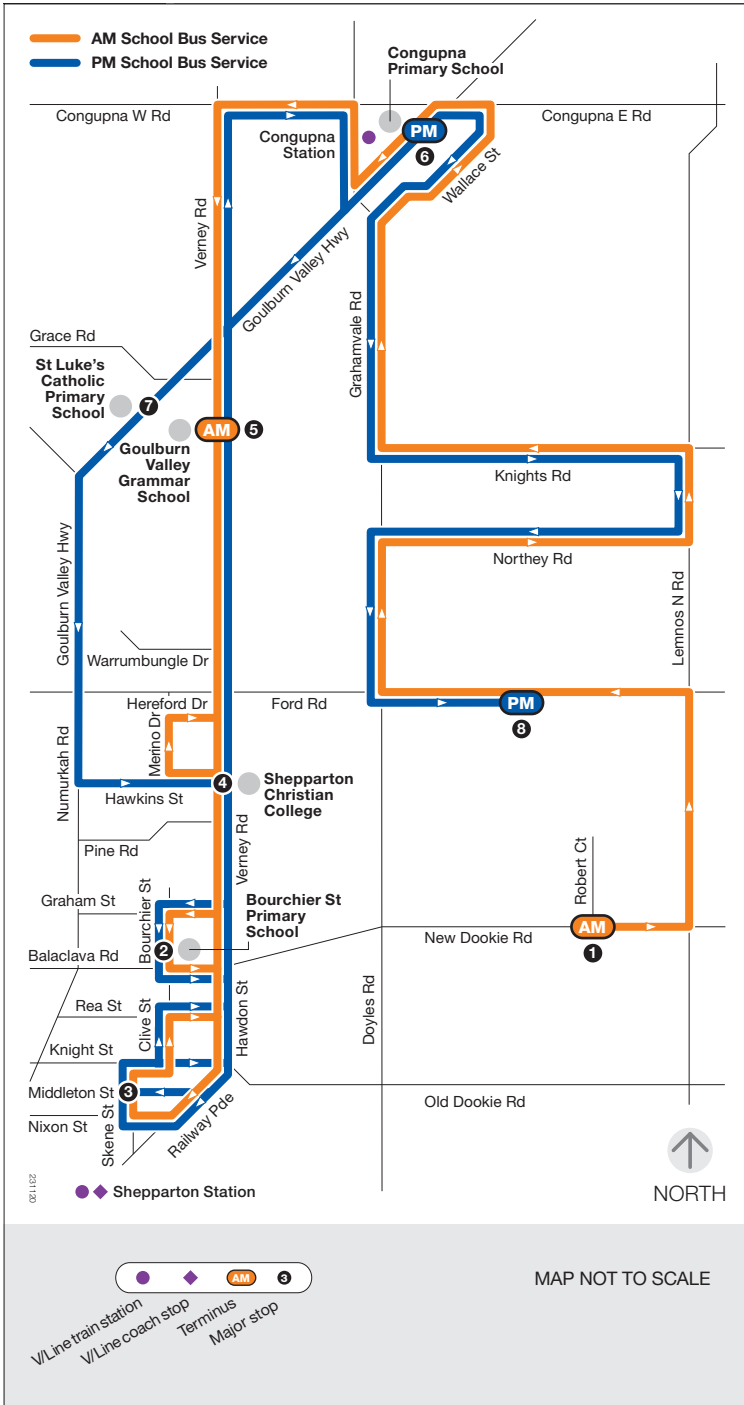

# School bus route

### Lemnos

- via Shepparton Christian College
- via Bouchier St Primary School
- via Goulburn Valley Grammar School
- via Congupna Primary School
- via St Luke's Catholic Primary School

### Monday to Friday

SCHOOL BUS STOP	AM
1 Cnr New Dookie Rd/Robert Crt	7.40
390 Ford Rd	7.42
125 Knights Rd	7.45
8 Wallace St	7.57
Cnr Verney North Rd/Bowland Cl	8.03
Cnr Verney Rd/Grace Rd	8.05
Cnr Verney Rd/Grammar Park	8.07
Cnr Verney Rd/Warrumbungle Dr	8.09
Cnr Verney Rd/Hereford Dr	8.11
Cnr Verney Rd/Pine Rd	8.13
Cnr Verney Rd/Ross Alan Dr	8.15
2 Bouchier St Primary School	8.17
3 Skene St Interchange	8.20
PTV Stop Clive St	8.25
4 Shepparton Christian College	8.35
Cnr Verney Rd/Hereford Dr	8.37
5 Goulburn Valley Grammar School	8.40

SCHOOL BUS STOP	PM
6 Congupna Primary School	3.10
7 St Luke's Catholic Primary School	3.25
207 Numurkah Rd	3.30
5 Goulburn Valley Grammar School	3.37
2 Bouchier St Primary School	3.42
3 Skene St Interchange	3.55
PTV Stop Clive St	3.58
Cnr Verney Rd/Grace Rd	4.13
Cnr Verney Rd North/Bowland Cl	4.17
17 Wallace St	4.25
177 Knights Rd	4.30
105 Northey Rd	4.33
8 390 Ford Rd	4.35