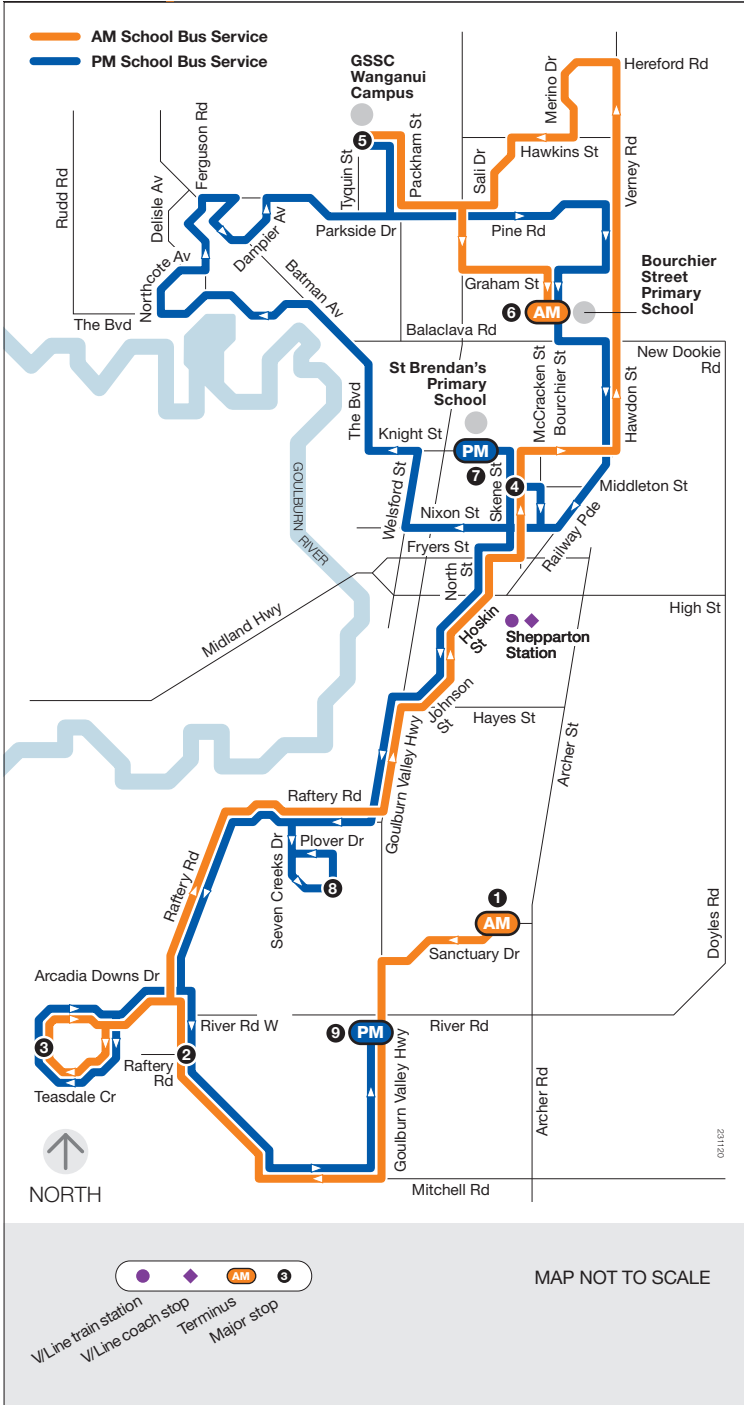

# School bus route

# Melbourne Road

via GSSC Wanganui Campus  
via Bouchier Street Primary School  
via St Brendan's Primary School

## Monday to Friday

SCHOOL BUS STOP	AM
1 30 Sanctuary Dr	7.35
35 Mitchell Rd	7.40
2 400 Raftery Rd	7.42
23 Arcadia Downs Dr	7.55
3 45 Teasdale Cr	7.57
45 Arcadia Downs Dr	8.00
230 Raftery Rd	8.02
Cnr Raftery Rd/Edgewater Rd	8.05
4 Skene St Interchange	8.12
PTV Stops Merino Dr	8.25
PTV Stops Sali Dr	8.27
5 GSSC Wanganui Campus	8.30
6 Bouchier Street Primary School	8.40

SCHOOL BUS STOP	PM
7 St Brendan's Primary School	3.30
Cnr The Boulevard/Marnoo St	3.33
PTV Stop The Boulevard	3.35
11 Northcote Av	3.37
Cnr Northcote Av/Delisle Av	3.38
87 Parkside Dr	3.40
2 Dampier Av	3.42
5 GSSC Wanganui Campus	3.45
PTV Stop Pine Rd (transfer to Connolly Park Town Route)	3.50
6 Bouchier Street Primary School	3.53
4 Skene St Bus Interchange	4.00
Cnr Seven Creeks Dr/Raftery Rd	4.10
Cnr Plover Dr/Sevens Creek Dr	4.12
8 Cnr Lapwing Rd/Plover Dr	4.14
230 Raftery Rd	4.16
3 Arcadia Downs Dr	4.20
3 45 Teasdale Rd	4.23
45 Arcadia Downs Dr	4.25
400 Raftery Rd	4.28
25 Mitchell Rd	4.30
9 Cnr GV Hwy/River Rd	4.35