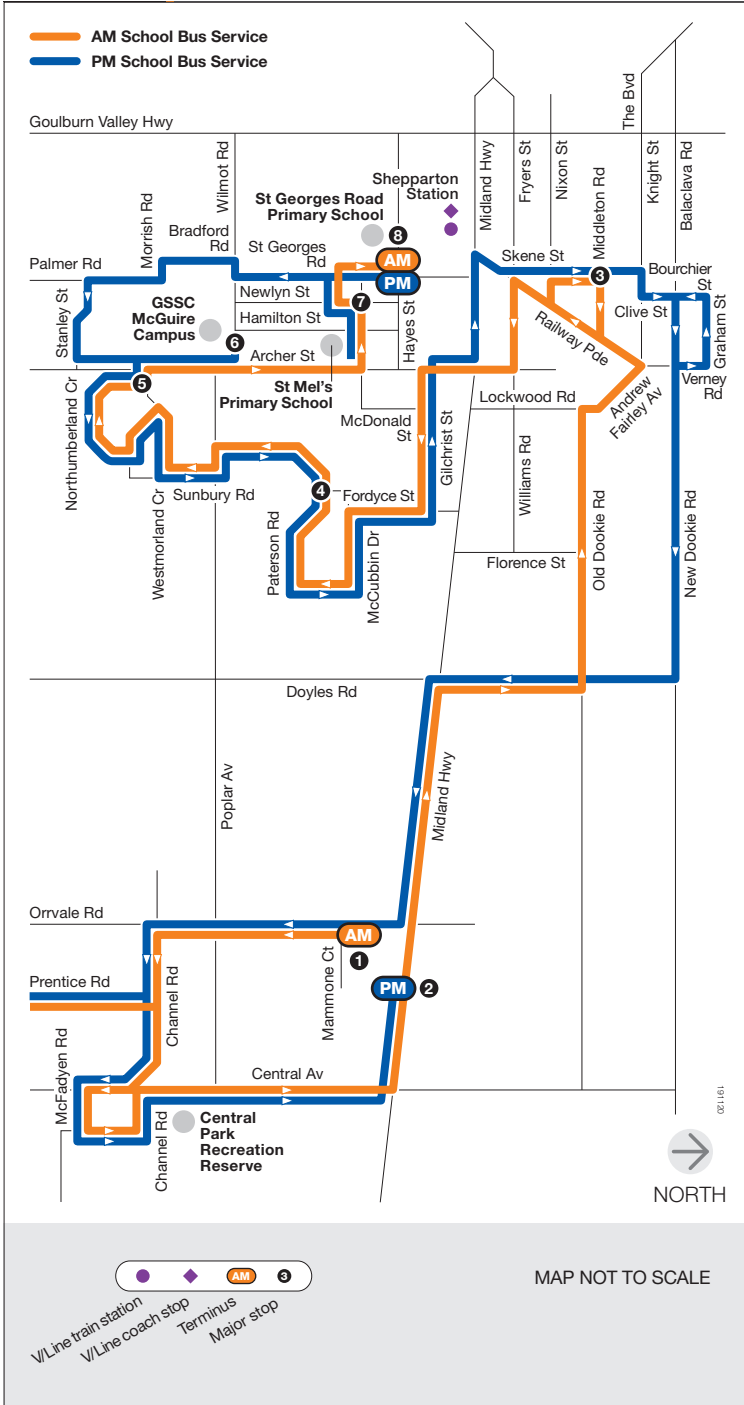

School bus route

M

Orrvale Road

via GSSC McGuire Campus
via St Mel's Primary School
via St Georges Road Primary School

Monday to Friday

| SCHOOL BUS STOP | AM |
|--|------|
| 1 Cnr Orrvale Rd/Mammone Ct | 7.42 |
| Cnr Orrvale Rd/Konig Ct | 7.43 |
| 375 Channel Rd | 7.44 |
| Cnr Channel Rd/Central Av | 7.54 |
| 415 Central Av | 7.55 |
| Cnr Central Av/Benalla Rd | 7.56 |
| 3 Skene St Interchange | 8.10 |
| Cnr Paterson Rd/Streeton Dr | 8.22 |
| 4 Cnr Paterson Rd/Heysen Av | 8.23 |
| 5 PTV Stop Westmorland Cr cnr Hampshire Cr | 8.25 |
| 6 GSSC McGuire Campus | 8.30 |
| 7 St Mel's Primary School | 8.35 |
| 8 St Georges Road Primary School | 8.40 |

| SCHOOL BUS STOP | PM |
|------------------------------------|------|
| 7 St Mel's Primary School | 3.30 |
| 8 St Georges Road Primary School | 3.33 |
| 6 GSSC McGuire Campus | 3.40 |
| Cnr Northumberland Cr/Hampshire Cr | 3.42 |
| 5 PTV Stop Westmorland Cr | 3.43 |
| 4 Cnr Paterson Road/Ansell Cr | 3.46 |
| 3 Skene St Interchange | 3.45 |
| Cnr Benalla Rd/Davies Dr | 4.05 |
| 1 Cnr Orrvale Rd/Mammone Ct | 4.07 |
| Cnr Orrvale Rd/Konig Ct | 4.07 |
| Cnr Central Av/Benalla Rd | 4.20 |
| 2 530 Midland Hwy | 4.21 |