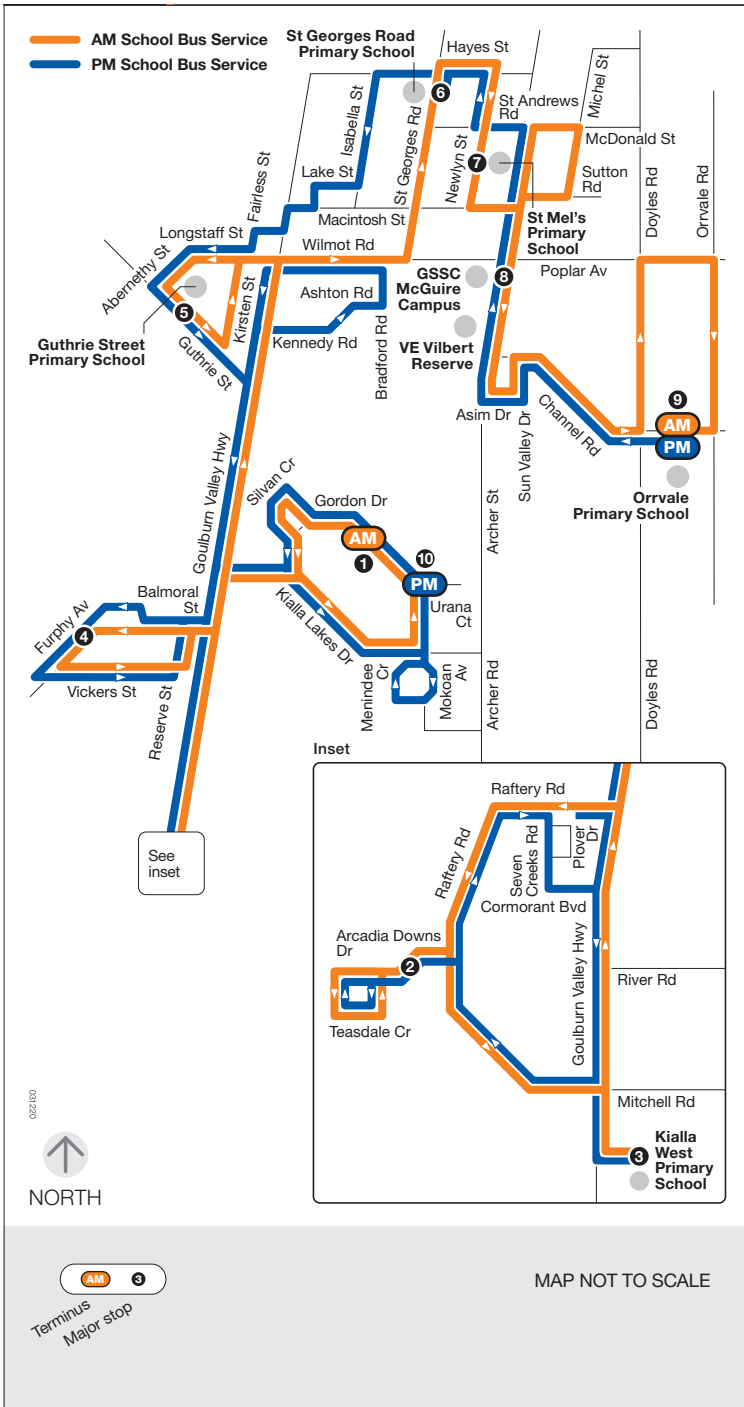

# School bus route

### Raftery Road

via Kialla West Primary School  
 via Guthrie Street Primary School  
 via St Georges Road Primary School  
 via St Mel's Primary School  
 via GSSC McGuire Campus  
 via Orrvale Primary School

### Monday to Friday

SCHOOL BUS STOP	AM
1 PTV Stops Gordon Dr 29 Raftery Rd	7.40 7.45
2 9 Arcadia Downs Dr 41 Teasdale Cr	7.50 7.53
3 Kialla West Primary School 7855 Goulburn Valley Hwy	8.00 8.03
4 PTV Stop Furphy Av 1 Vickers St Cnr Kialla Lakes Dr/Ganaway Cr	8.05 8.07 8.13
1 PTV Stops Gordon Dr 18 Silvan Cr 8009 Goulburn Valley Hwy	8.15 8.17 8.19
PTV Stop Abernethy St PTV Stop Guthrie St	8.23 8.25
5 Guthrie Street Primary School	8.25
6 St Georges Road Primary School	8.30
7 St Mel's Primary School	8.35
8 GSSC McGuire Campus PTV Stop Asim Dr PTV Stop Sun Valley Dr	8.37 8.40 8.41
9 Orrvale Primary School	8.50

SCHOOL BUS STOP	PM
9 Orrvale Primary School PTV Stop Sun Valley Dr PTV Stop Asim Dr	3.25 3.30 3.31
7 St Mel's Primary School	3.33
6 St Georges Road Primary School 28 Lake St PTV Stop Abernethy St	3.35 3.38 3.40
5 Guthrie Street Primary School 26 Kennedy Rd 23 Ashton Rd Opp Tuttle Park Wilmot Rd	3.42 3.45 3.47 3.50
1 PTV Stops Gordon Dr	4.00
4 PTV Stop Furphy Av PTV Stop Vickers St	4.05 4.07
3 Kialla West Primary School	4.15
2 9 Arcadia Downs Dr Cnr Seven Creeks Dr/Plover Dr Cnr Cormorant Boulevard/Wagtail Dr	4.17 4.20 4.22
10 Cnr Gordon Dr/Urana Ct	4.30