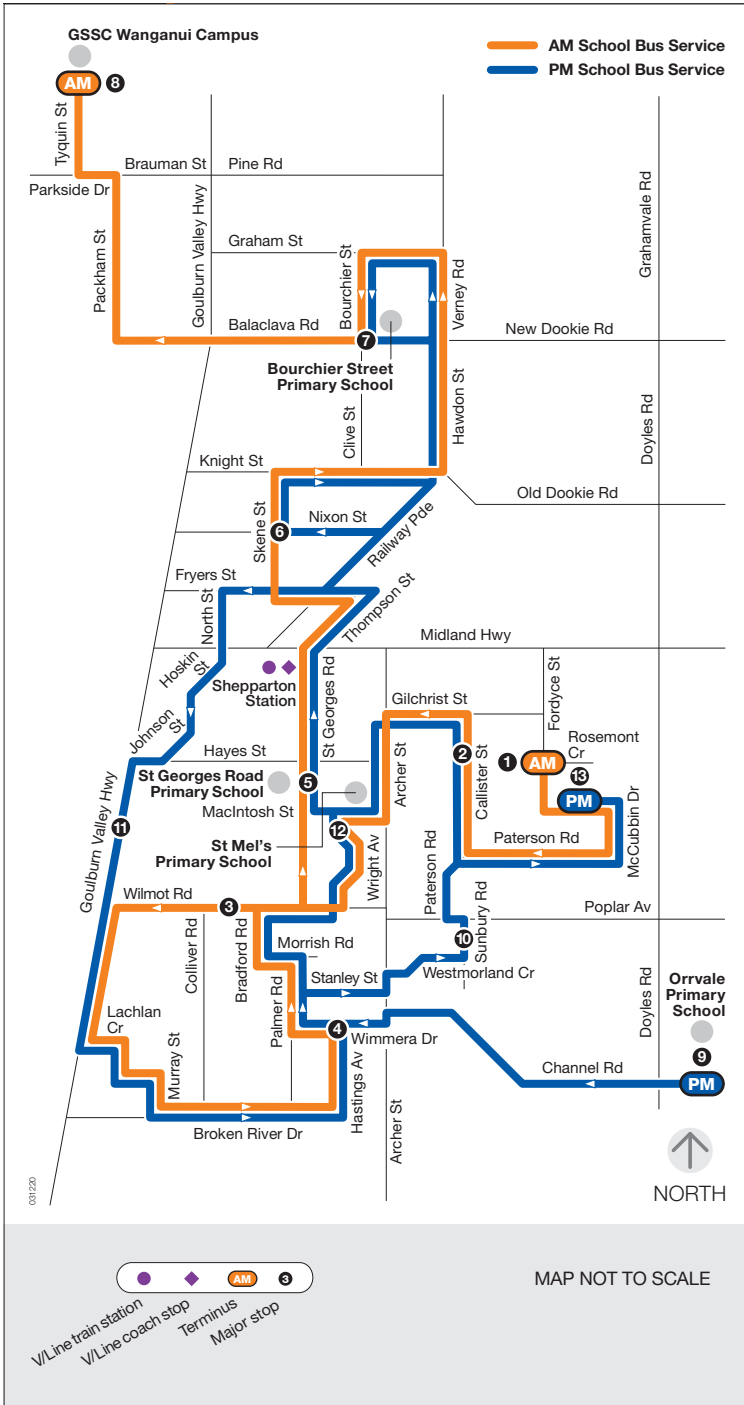

School bus route

0

S4

via St Georges Road Primary School
 via Bourchier Street Primary School
 via GSSC Wanganui Campus
 via Orrvale Primary School
 via St Mel's Primary School

Monday to Friday

SCHOOL BUS STOP	AM
1 Cnr Fordyce St/Rosemont Cr	7.47
PTV Stop Paterson Rd	7.48
2 PTV Stops Callister St	7.49
PTV Stops Archer St	7.51
31 Wright Av	7.53
3 PTV Stop Wilmot Rd	7.54
65 Broken River Dr	7.58
4 PTV Stop Wimmera Dr	8.00
PTV Stop Palmer Rd	8.02
5 St Georges Road Primary School	8.08
6 Skene St Interchange	8.15
7 Bourchier Street Primary School	8.25
8 GSSC Wanganui Campus	8.31

SCHOOL BUS STOP	PM
9 Orrvale Primary School	3.25
4 PTV Stop Wimmera Dr	3.30
PTV Stop Palmer Rd	3.31
PTV Stop Stanley St	3.32
10 PTV Westmorland Cr	3.34
2 PTV Stop Callister St	3.37
5 St Georges Road Primary School	3.40
7 Bourchier Street Primary School	3.50
6 Skene St Interchange	3.55
11 Cnr Wyndham St/Sheppard St	4.05
Cnr Broken River Dr/Yarra Ct	4.10
4 PTV Stop Wimmera Dr	4.12
PTV Stop Palmer Rd	4.13
Cnr Wright Av/Cadell Ct	4.17
12 St Mel's Primary School	4.20
2 PTV Stops Callister St	4.24
13 Cnr McCubbin Dr/Lindsay Ct	4.27