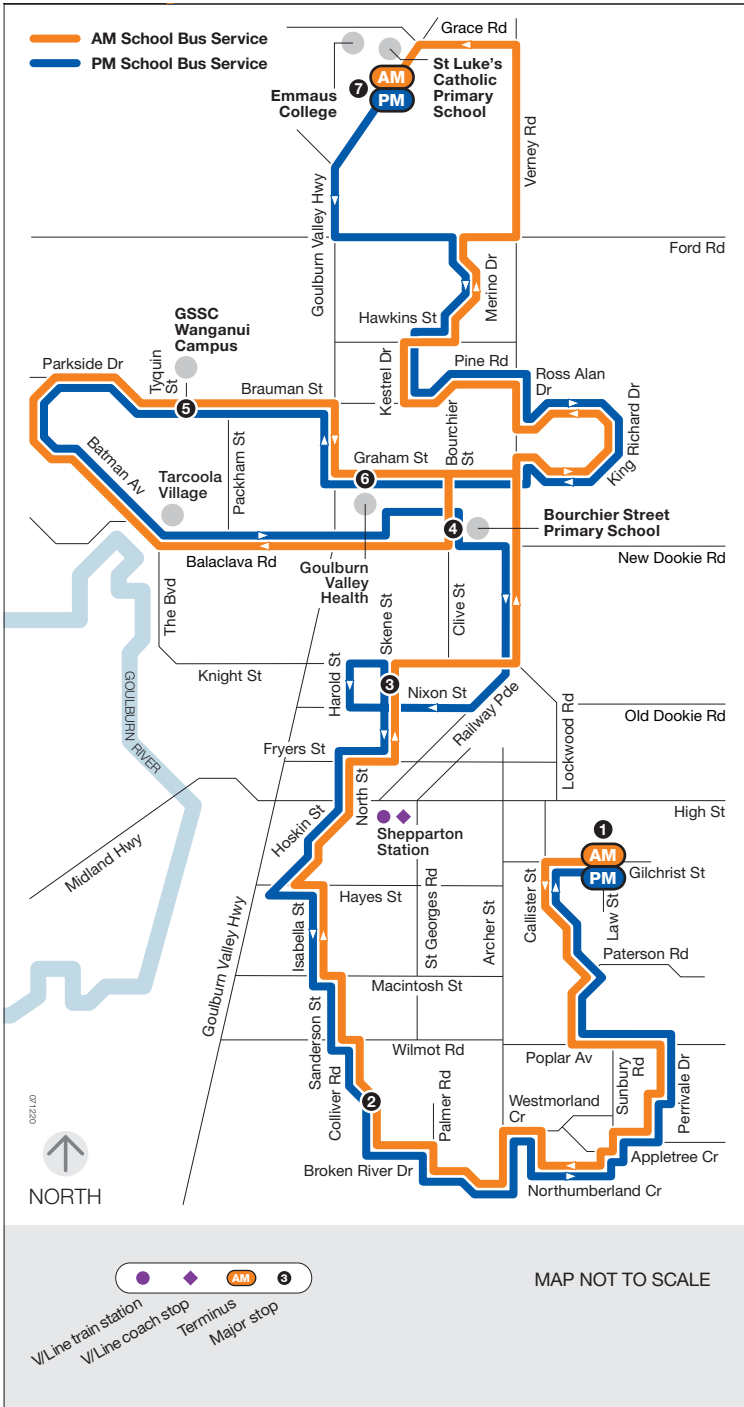

School bus route

S

Poplar Avenue

via Bourchier Street Primary School
 via GSSC Wanganui Campus
 via St Luke's Catholic Primary School

Monday to Friday

SCHOOL BUS STOP	AM
1 Cnr Gilchrist St/Law St	7.45
PTV Stops Callister St	7.47
1 Perrivale Dr	7.50
2 Appletree Cr	7.52
14 Northumberland Cr	7.55
2 Colliver Rd Shops	8.00
PTV Stops Sanderson St	8.02
52 Isabella St	8.03
3 Skene St Interchange	8.08
4 Bourchier Street Primary School	8.17
5 GSSC Wanganui Campus	8.25
6 Goulburn Valley Health	8.28
Cnr King Richard Dr/Nankervis Ct	8.29
Cnr Ross Alan Dr/King Richard Dr	8.31
Cnr Kestrel Dr/Sabri Dr	8.35
Cnr Hawkins St/Merino Dr	8.37
7 St Luke's Catholic Primary School	8.41

SCHOOL BUS STOP	PM
7 St Luke's Catholic Primary School	3.25
PTV Stops Merino Dr	3.30
PTV Stop Kestrel Dr	3.33
PTV Stops Pine Rd	3.35
Cnr Ross Alan Dr/Brighton Ct	3.40
Cnr King Richard Dr/Locksley Ct	3.43
6 Goulburn Valley Health	3.48
10 Parkside Dr	3.50
PTV Stop Tarcoola Village	3.53
4 Bourchier Street Primary School	3.57
3 Skene St Interchange	4.03
25 Isabella St	4.15
PTV Stop Sanderson St	4.17
2 Colliver Rd Shops	4.20
Cnr Northumberland Cr/Cornwall Ct	4.25
1 Appletree Cr	4.30
9 Perrivale Dr	4.32
Cnr Paterson Rd/Tonkin Ct	4.35
1 Cnr Gilchrist St/Law St	4.37