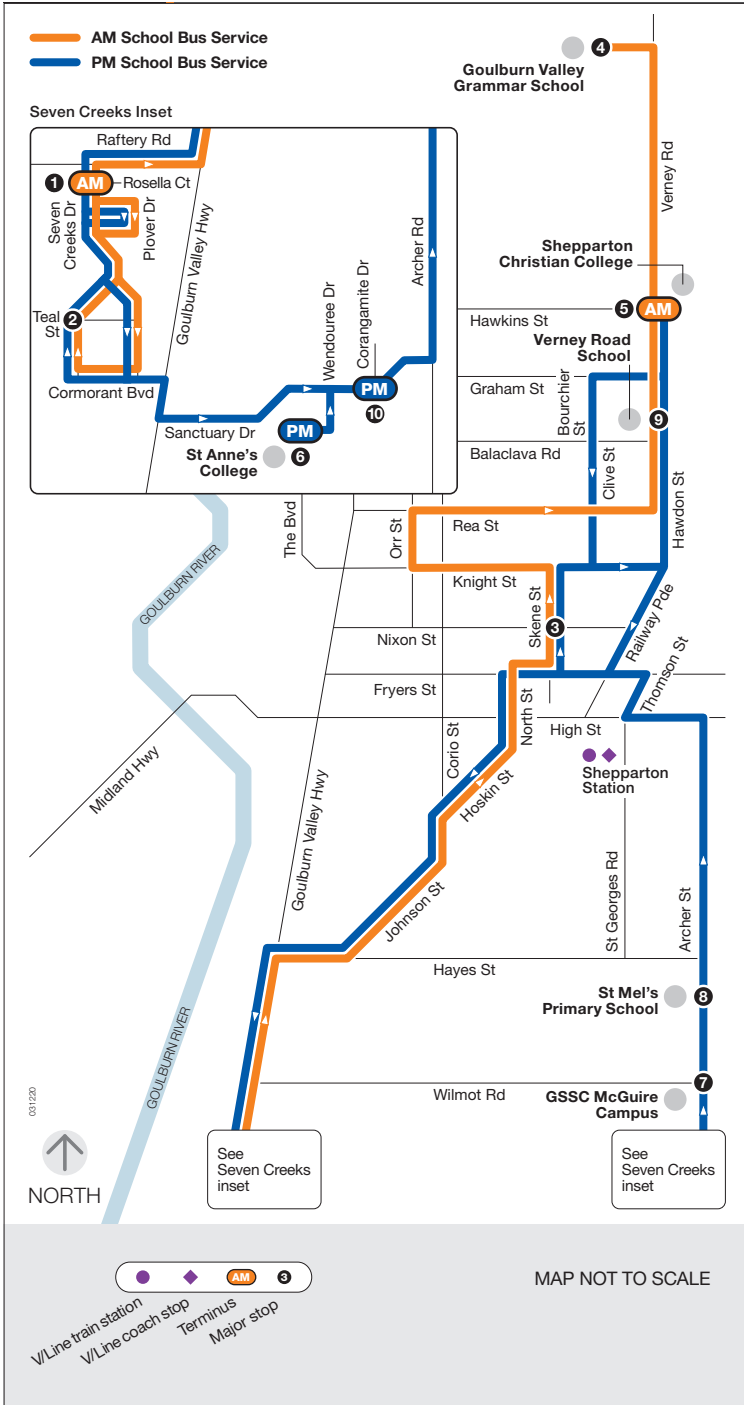

School bus route

U

Seven Creeks Drive

via Shepparton Christian College
 via Goulburn Valley Grammar School
 via St Anne's College
 via GSSC McGuire Campus
 via St Mel's Primary School
 via Verney Road School

Monday to Friday

SCHOOL BUS STOP	AM
1 Cnr Seven Creeks Dr/Rosella Ct	7.50
Cnr Plover Dr/Lapwing St	7.55
Cnr Wagtail Dr/Quail St	7.58
2 Cnr Seven Creeks Dr/Teal St	8.00
3 Skene St Interchange	8.10
PTV Stops Rea St	8.15
4 Goulburn Valley Grammar School	8.25
5 Shepparton Christian College	8.30

SCHOOL BUS STOP	PM
6 St Anne's College	3.15
7 GSSC McGuire Campus	3.30
8 St Mel's Primary School	3.33
3 Skene St Interchange	3.45
9 Verney Road School	3.50
5 Shepparton Christian College	3.55
3 Skene St Interchange	4.00
1 Cnr Seven Creeks Dr/Rosella Ct	4.09
Cnr Plover Dr/Kookaburra Dr	4.13
8 Lapwing St	4.15
Cnr Wagtail Dr/Quail St	4.17
2 Cnr Seven Creeks Dr/Teal St	4.19
Cnr Sanctuary Dr/Pertobe St	4.23
10 Cnr Sanctuary Dr/Corangamite Dr	4.25