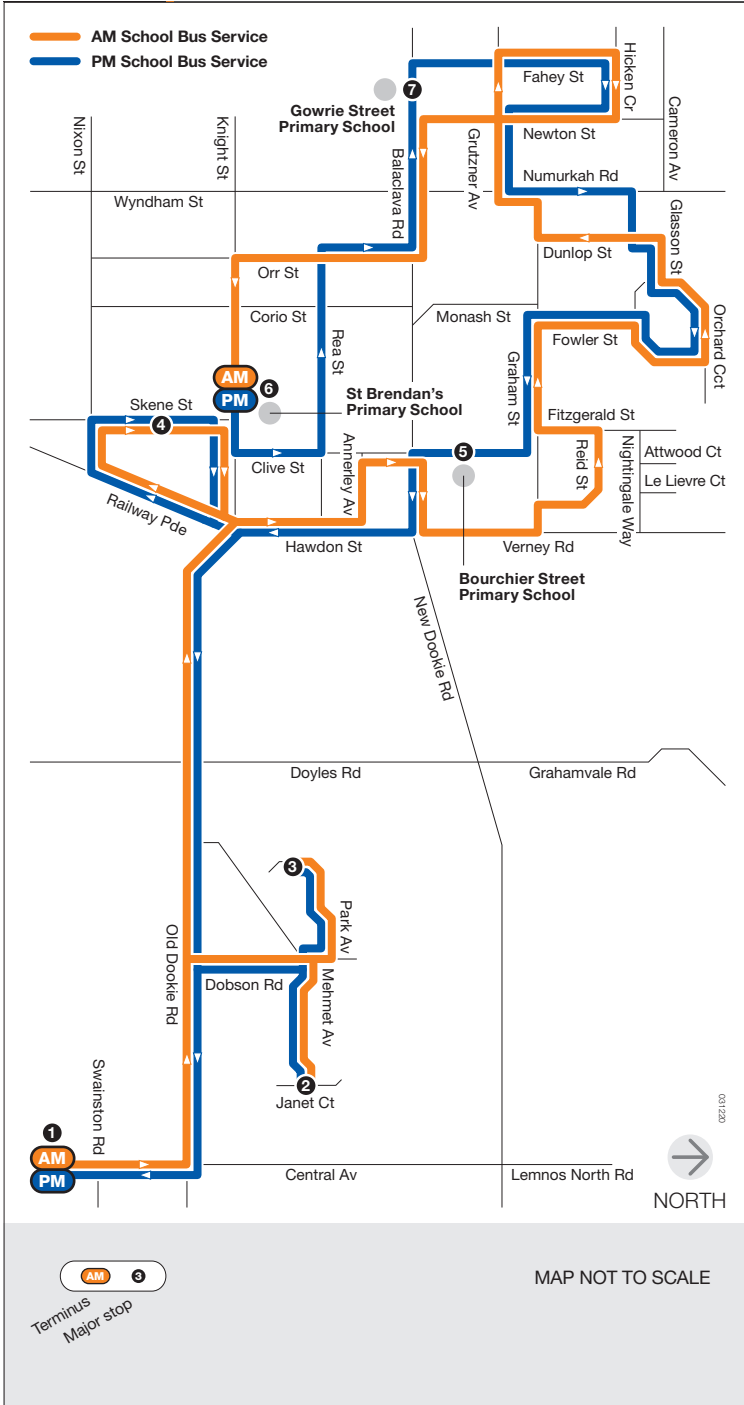

# School bus route

# Dobson Road

via Bouchier Street Primary School  
via St Brendan's Primary School  
via Gowrie Street Primary School

## Monday to Friday

SCHOOL BUS STOP	AM
1 260 Central Av	7.55
2 1 Janet Ct	7.59
3 10 Park Av	8.00
11 Dobson Rd	8.02
226 Old Dookie Rd	8.05
38 Old Dookie Rd	8.10
4 Skene St Interchange	8.12
5 Bouchier Street Primary School	8.15
18 Fowler St	8.22
83 Glasson St	8.25
50 Fahey St	8.30
Balaclava Rd (opposite King St)	8.33
6 St Brendan's Primary School	8.35

SCHOOL BUS STOP	PM
6 St Brendan's Primary School	3.25
7 Gowrie Street Primary School	3.35
50 Fahey St	3.37
7 Glasson St	3.40
57 Orchard Cct	3.43
18 Fowler St	3.45
4 Skene St Interchange	4.00
38 Old Dookie Rd	4.03
213 Old Dookie Rd	4.05
9 Dobson Rd	4.06
2 1 Mehmet Av	4.07
1 260 Central Av	4.15