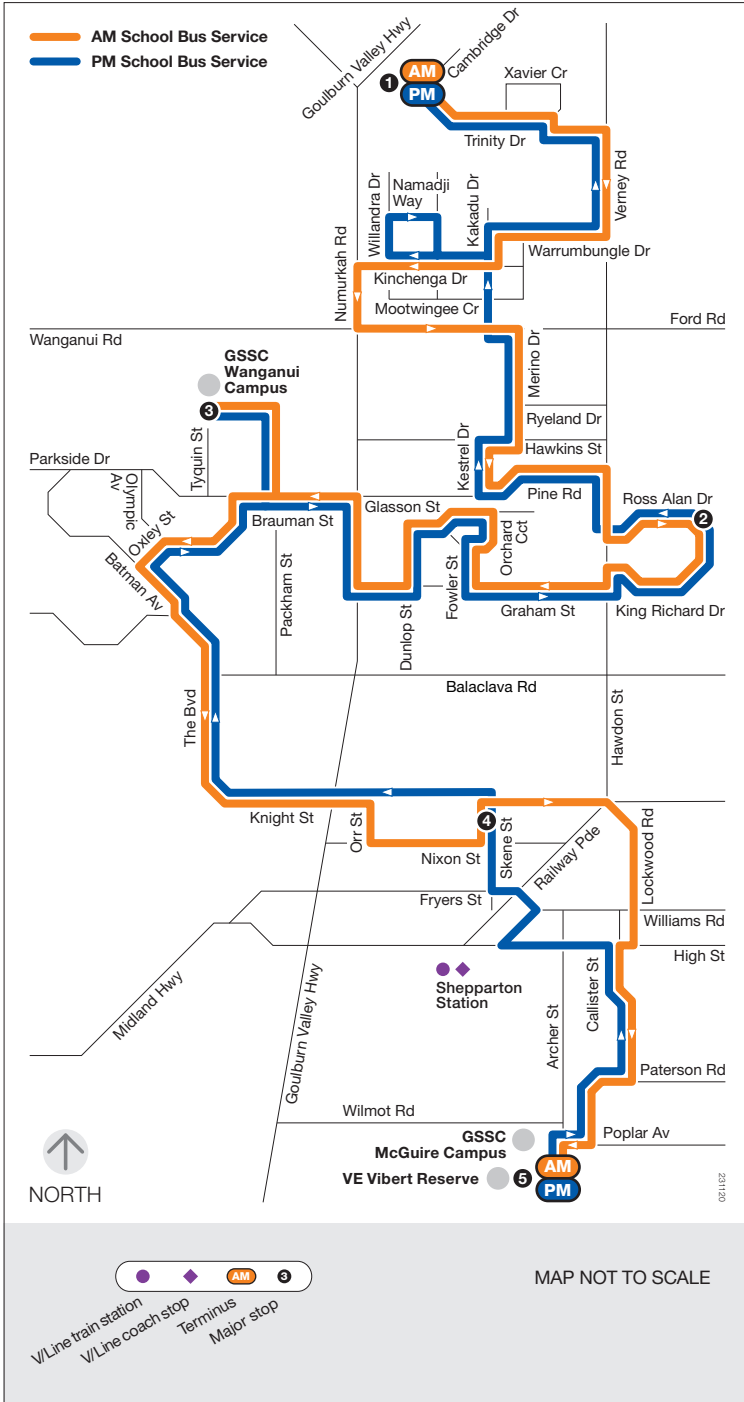

School bus route

G

Grammar Park

via GSSC Wanganui Campus
via GSSC McGuire Campus

Monday to Friday

SCHOOL BUS STOP	AM
1 Trinity Dr	7.42
Warrumbungle Dr	7.47
Kinchega Dr	7.49
Merino Dr	7.54
2 Ross Alan Dr	8.00
King Richard Dr	8.03
Graham St	8.06
Orchard Cct	8.09
Glasson St	8.11
3 GSSC Wanganui Campus	8.15
Olympic Av	8.18
Batman Av	8.20
4 Skene St Interchange	8.27
Callister St	8.35
Paterson Rd	8.37
5 GSSC McGuire Campus	8.40

SCHOOL BUS STOP	PM
5 GSSC McGuire Campus	3.25
Paterson Rd	3.28
Callister St	3.30
4 Skene St Interchange	3.38
Batman Av	3.45
3 GSSC Wanganui Campus	3.54
Glasson St	3.58
Graham St	4.03
King Richard Dr	4.10
2 Ross Alan Dr	4.13
Kestrel Dr	4.16
Merino Dr	4.19
Kinchega Dr	4.25
Warrumbungle Dr	4.29
Trinity Dr	4.33
1 Trinity Dr near Cambridge Dr	4.35