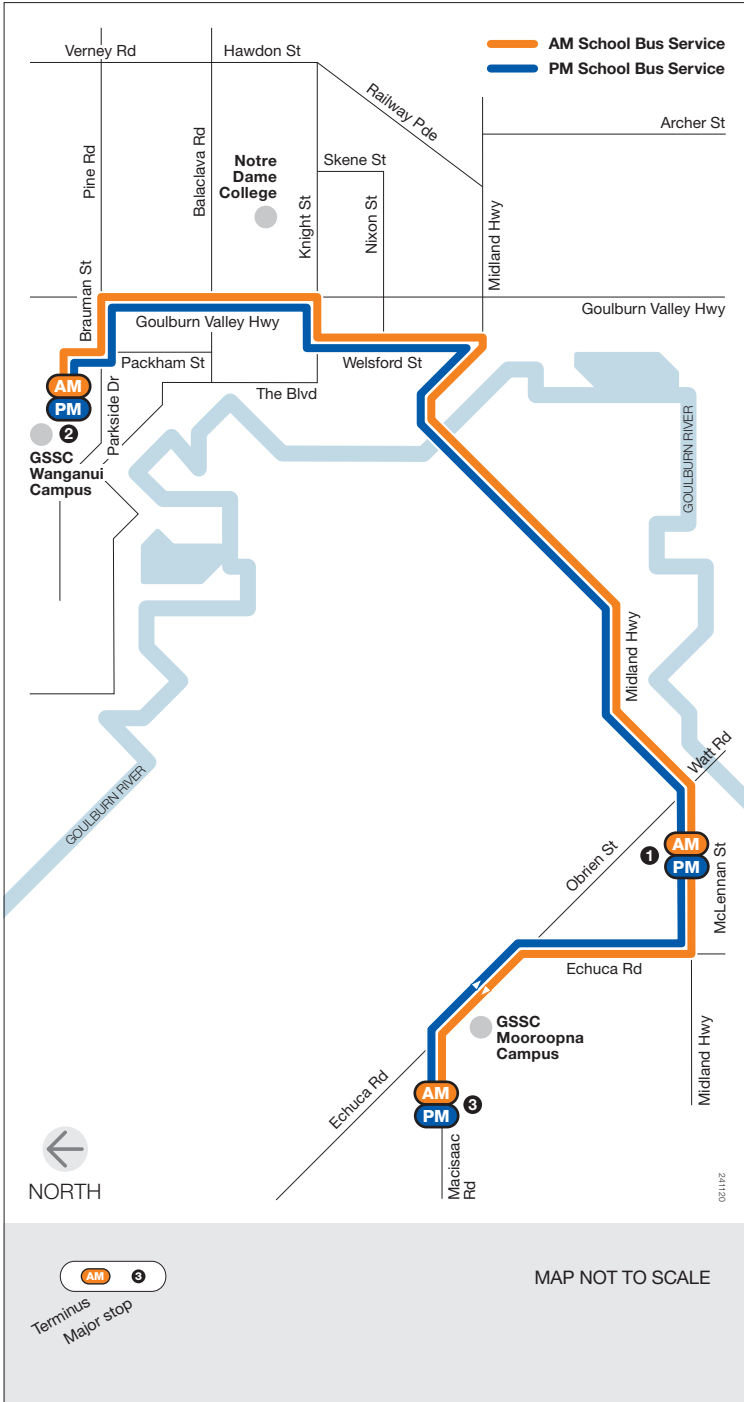

School bus route

A

Mooroopna

via GSSC Wanganui Campus
via GSSC Mooroopna Campus

Monday to Friday

SCHOOL BUS STOP	AM
1 Bakery – 52 McLennan St	8.10
2 GSSC Wanganui Campus	8.25
3 GSSC Mooroopna Campus	8.40

SCHOOL BUS STOP	PM
3 GSSC Mooroopna Campus	3.20
2 GSSC Wanganui Campus	3.40
1 Mooroopna Barastoc – McLennan St	3.55