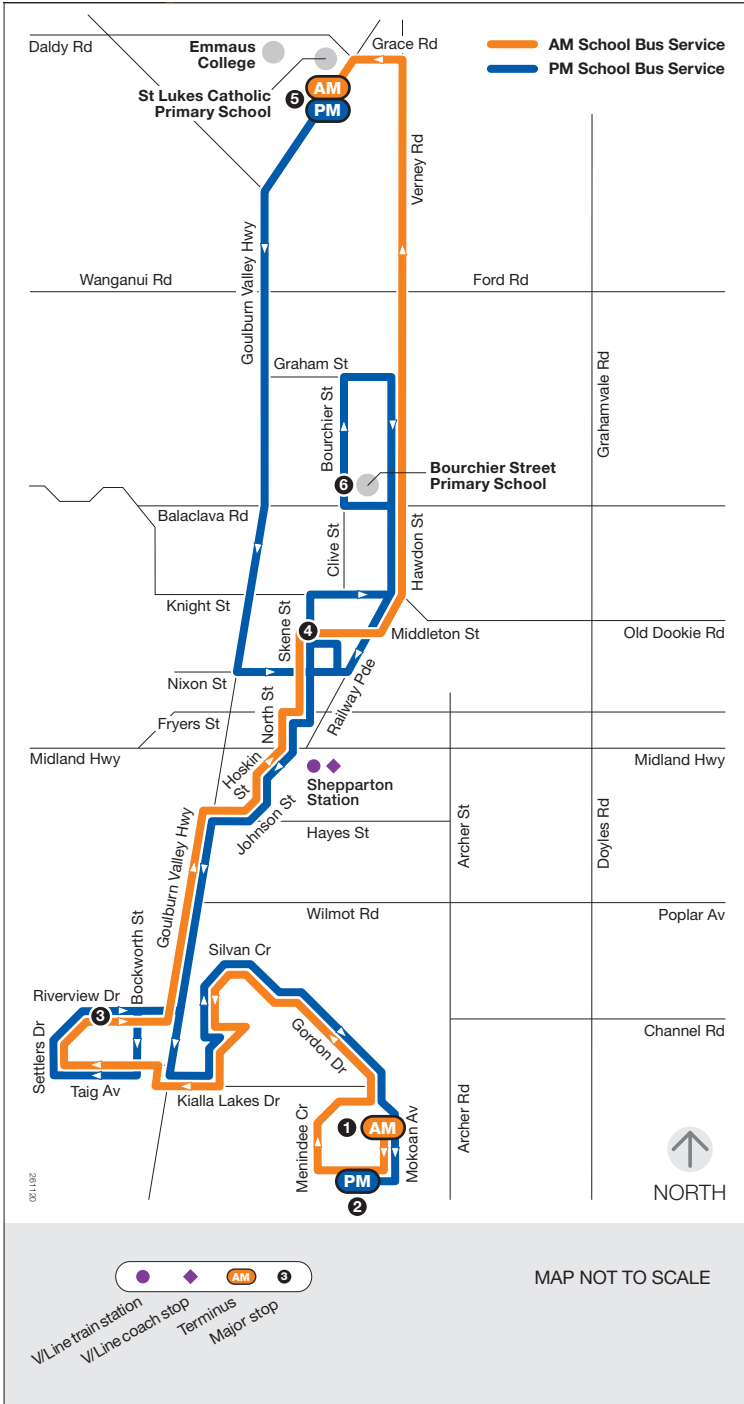

School bus route

T

Gordon Drive

via St Lukes Catholic Primary School
via Bourchier Street Primary School

Monday to Friday

SCHOOL BUS STOP	AM
1 9 Mokoan Av	7.45
2 36 Menindee Cr	7.46
PTV Stops Gordon Dr	7.49
28 Silvan Cr	7.53
2 Silvan Cr	7.54
PTV Stops Gordon Dr	7.55
23 Taig Av	8.00
56 Taig Av	8.02
4 Settlers Dr	8.05
3 Riverside Plaza	8.08
4 Skene St Interchange	8.18
5 St Lukes Catholic Primary School	8.35

SCHOOL BUS STOP	PM
5 St Lukes Catholic Primary School	3.25
4 Skene St Interchange	3.40
6 Bourchier St Primary School	3.45
27 Buckworth St	3.57
23 Taig Av	4.00
56 Taig Av	4.05
4 Settlers Dr	4.08
3 Riverside Plaza	4.10
PTV Stops Gordon Dr	4.15
Silvan Cr	4.18
PTV Stops Gordon Dr	4.25
1 9 Mokoan Av	4.28
2 36 Menindee Cr	4.30