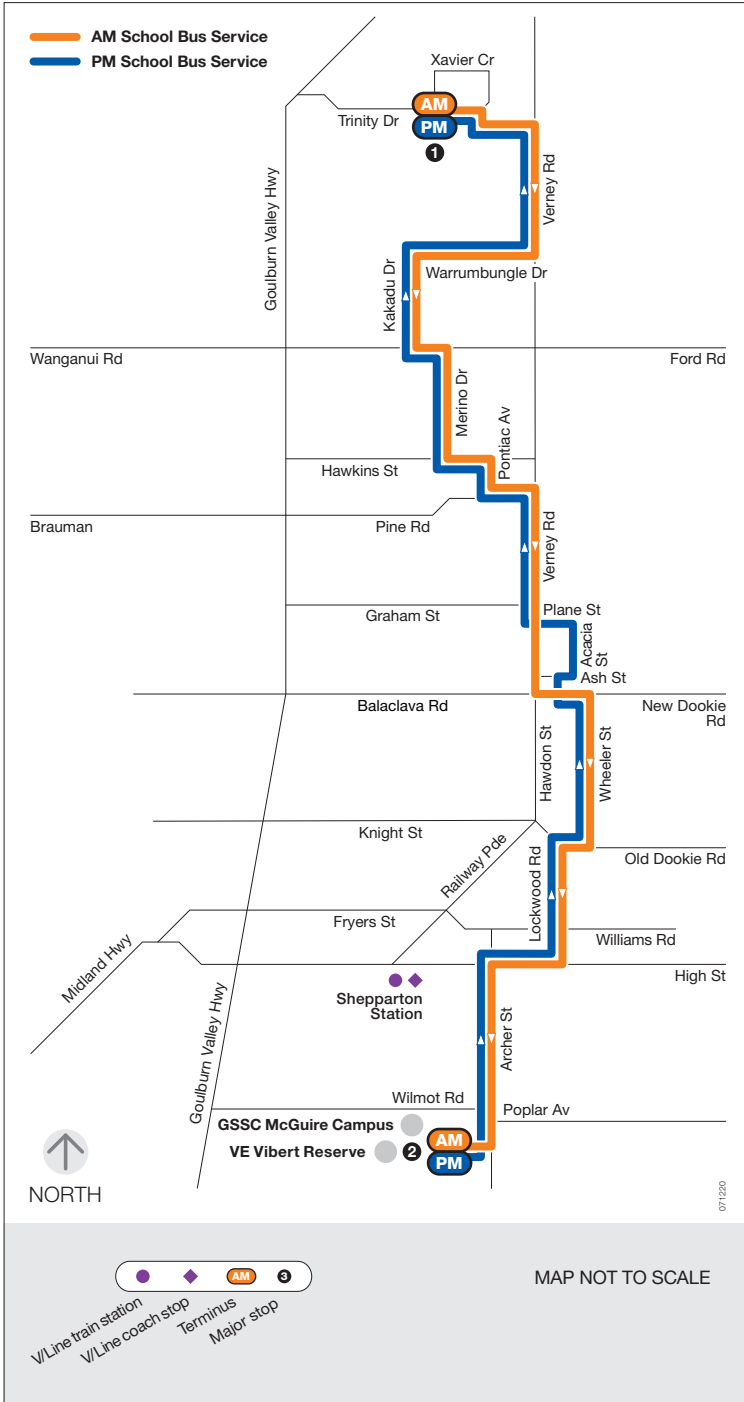

# School bus route

## McGuire Express

via Grammar Park  
via GSSC McGuire Campus

## Monday to Friday

SCHOOL BUS STOP	AM
1 34 Trinity Dr	8.13
14 Trinity Dr	8.15
22 Kakadu Dr	8.18
6 Kakadu Dr	8.19
22 Merino Dr	8.21
15 Pontiac Av	8.23
27 Verney Rd	8.26
2 GSSC McGuire Campus – Bay 5	8.36

SCHOOL BUS STOP	PM
2 GSSC McGuire Campus – Bay 5	3.32
2 Plane St	3.42
10 Pontiac Av	3.45
23 Merino Dr	3.47
7 Kakadu Dr	3.51
21 Kakadu Dr	3.52
14 Trinity Dr	3.53
1 35 Trinity Dr	3.55