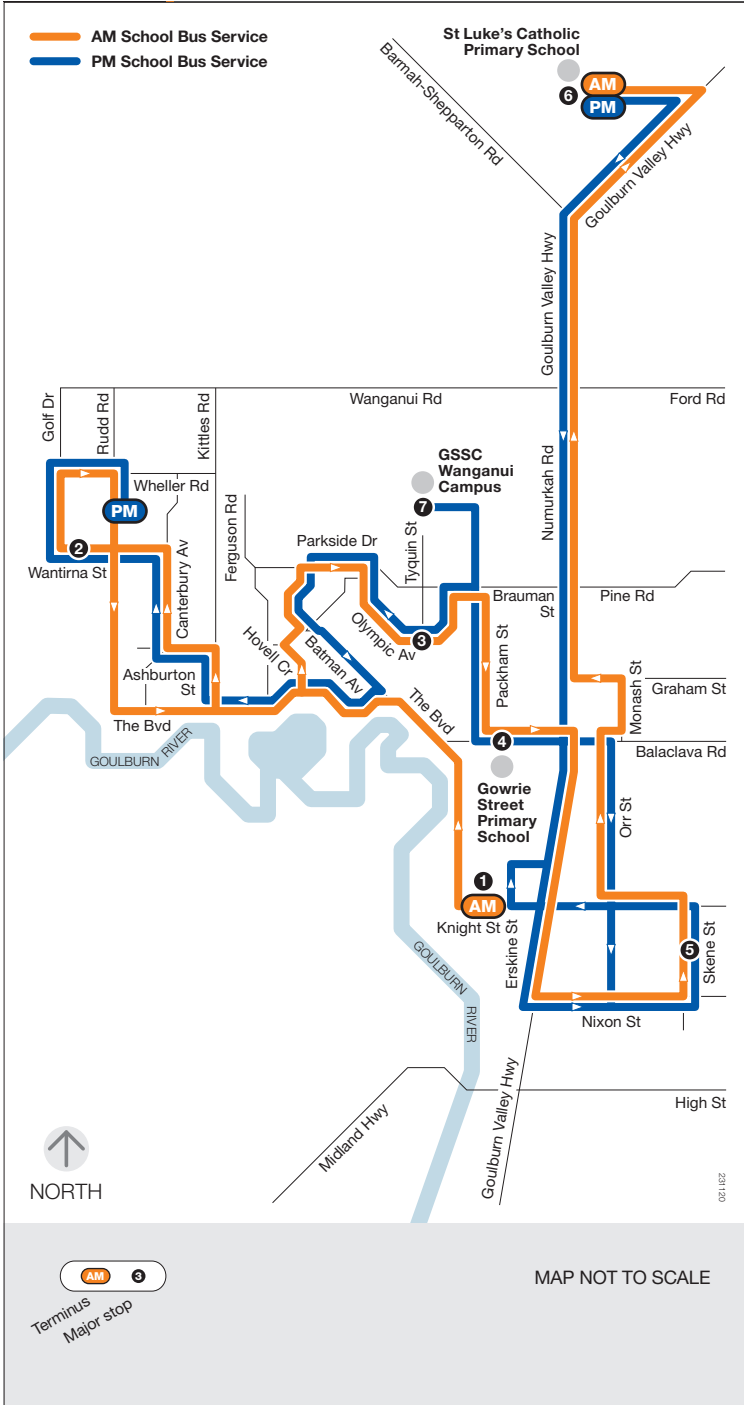

School bus route

F

Kingfisher

via Gowrie Street Primary School
via St Luke's Catholic Primary School
via GSSC Wanganui Campus

Monday to Friday

SCHOOL BUS STOP	AM
1 20 Knight St	7.15
Cnr The Boulevard/Langi St	7.23
PTV Stop Ashburton St	7.33
8 Wantirna St	7.35
2 40 Golf Dr	7.37
Cnr Rudd Rd/Wheller Rd	7.40
Cnr Batman Av/Evans Ct	7.50
Cnr Parkside Dr/Bass Ct	7.55
3 PTV Stops Olympic Av	7.58
4 Opp Gowrie Street Primary School	8.00
5 Skene St Interchange	8.15
6 Orr St	8.17
PTV Stops Monash St	8.20
PTV Stop Goulburn Valley Health	8.25
6 St Luke's Catholic Primary School	8.35

SCHOOL BUS STOP	PM
6 St Luke's Catholic Primary School	3.25
PTV Stop Goulburn Valley Health	3.30
PTV Stops Monash St	3.32
9 Orr St	3.33
5 Skene St Interchange	3.35
7 GSSC Wanganui Campus	3.45
5 Skene St Interchange	4.05
6 Erskine St	4.10
3 PTV Stops Olympic Av	4.38
66 Parkside Dr	4.20
91 Batman Av	4.21
PTV Stops Kittles Rd	4.25
PTV Stop Ashburton St	4.27
6 Wantirna St	4.28
2 Cnr Golf Dr/Kingfisher Dr	4.30