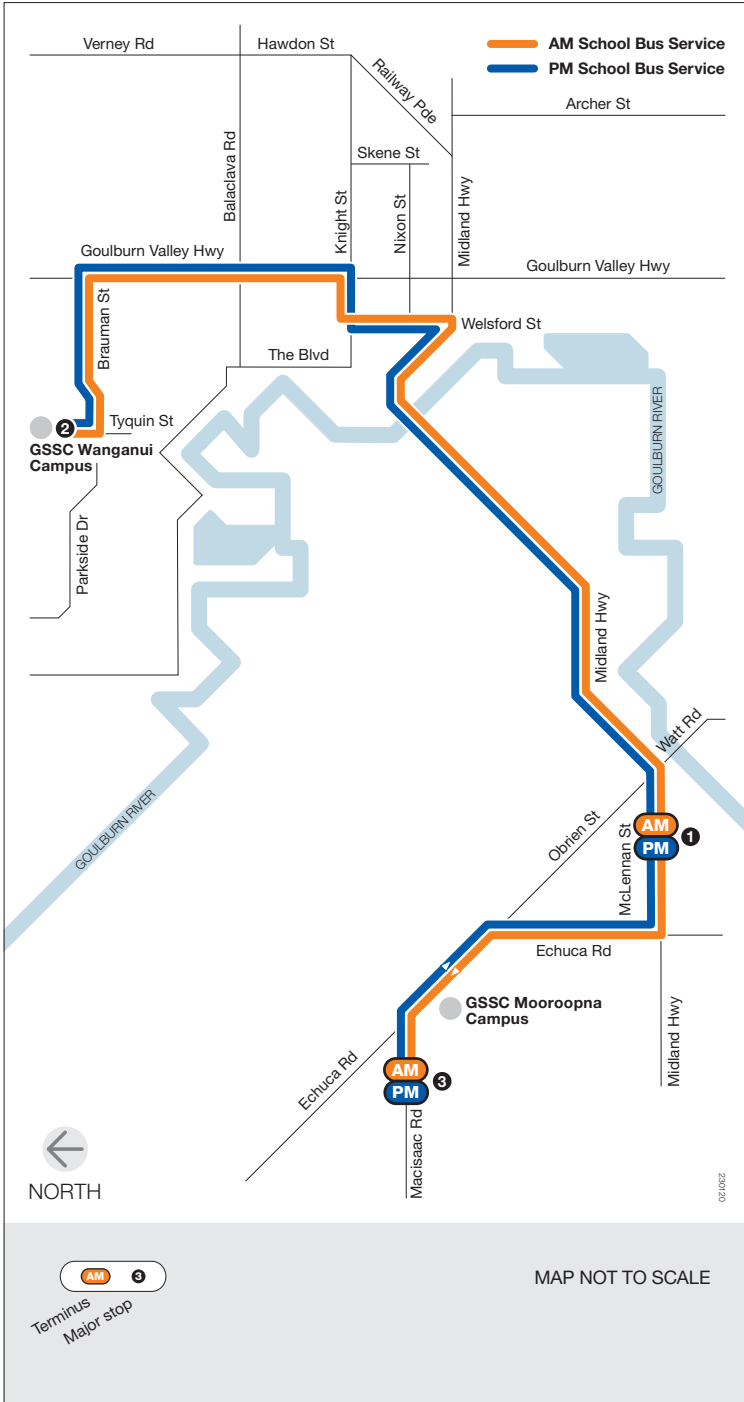

# School bus route

# Mooroopna

via GSSC Wanganui Campus  
via GSSC Mooroopna Campus

## Monday to Friday

SCHOOL BUS STOP	AM
1 Bakery – 52 McLennan St	8.10
2 GSSC Wanganui Campus	8.25
3 GSSC Mooroopna Campus	8.40

SCHOOL BUS STOP	PM
3 GSSC Mooroopna Campus	3.25
2 GSSC Wanganui Campus	3.40
1 Mooroopna Barastoc – McLennan St	3.55