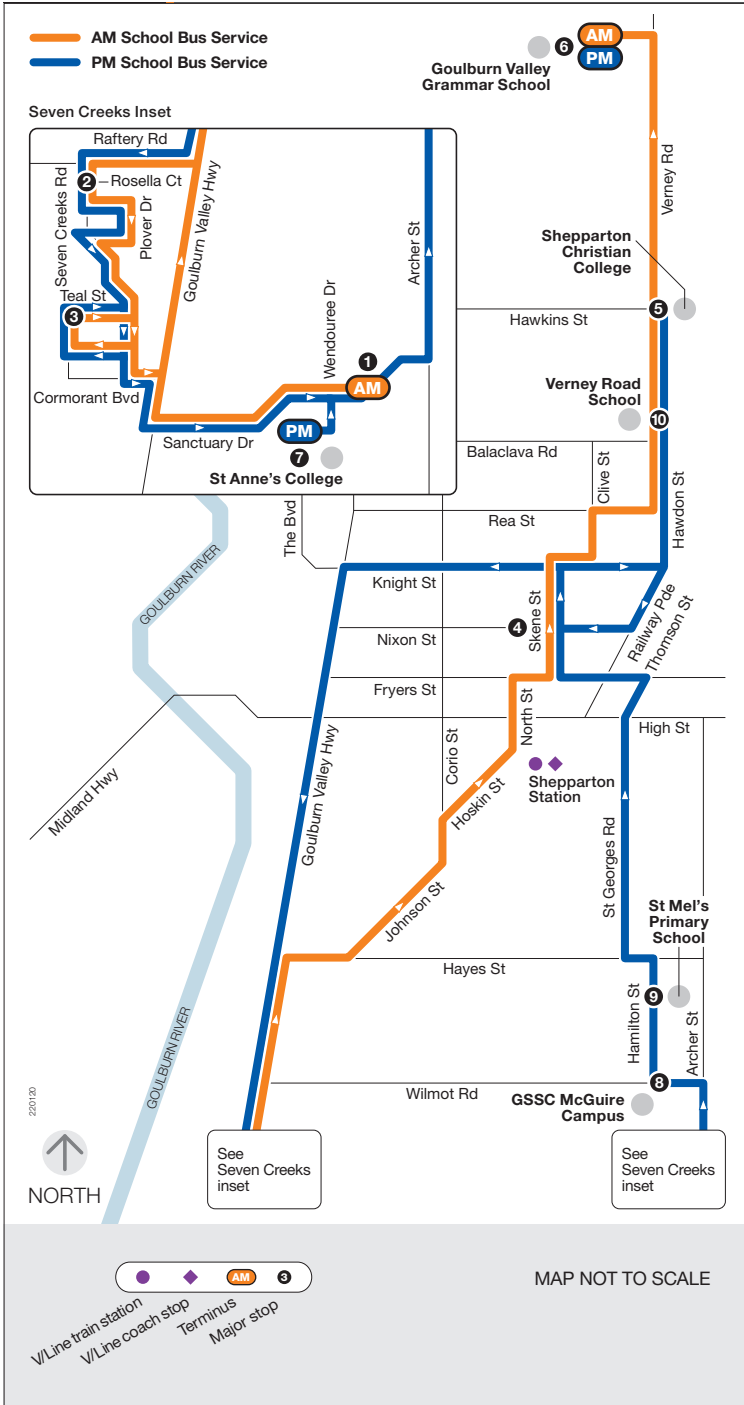

# School bus route

### Seven Creeks Drive

via Shepparton Christian College  
 via Goulburn Valley Grammar School  
 via St Anne's College  
 via GSSC McGuire Campus  
 via St Mel's Primary School  
 via Verney Road School

### Monday to Friday

SCHOOL BUS STOP	AM
1 Cnr Sanctuary Dr/Corangamite Dr	7.41
Cnr Sanctuary Dr/Pertobe Dr	7.43
2 Cnr Seven Creeks Dr/Rosella Ct	7.50
Cnr Plover Dr/Lapwing St	7.55
Cnr Wagtail Dr/Quail St	7.58
3 Cnr Seven Creeks Dr/Teal St	8.00
4 Skene St Interchange	8.10
PTV Stops Rea St	8.15
5 Shepparton Christian College	8.25
6 Goulburn Valley Grammar School	8.30

SCHOOL BUS STOP	PM
7 St Anne's College	3.15
8 GSSC McGuire Campus	3.30
9 St Mel's Primary School	3.33
4 Skene St Interchange	3.45
10 Verney Road School	3.50
5 Shepparton Christian College	3.55
4 Skene St Interchange	4.00
2 Cnr Seven Creek Dr/Rosella Ct	4.09
Cnr Plover Dr/Kookaburra Dr	4.13
8 Lapwing St	4.15
Cnr Wagtail Dr/Quail St	4.17
3 Cnr Seven Creek Dr/Teal St	4.19
Cnr Sanctuary Dr/Pertobe St	4.23
1 Cnr Sanctuary Dr/Corangamite Dr	4.25