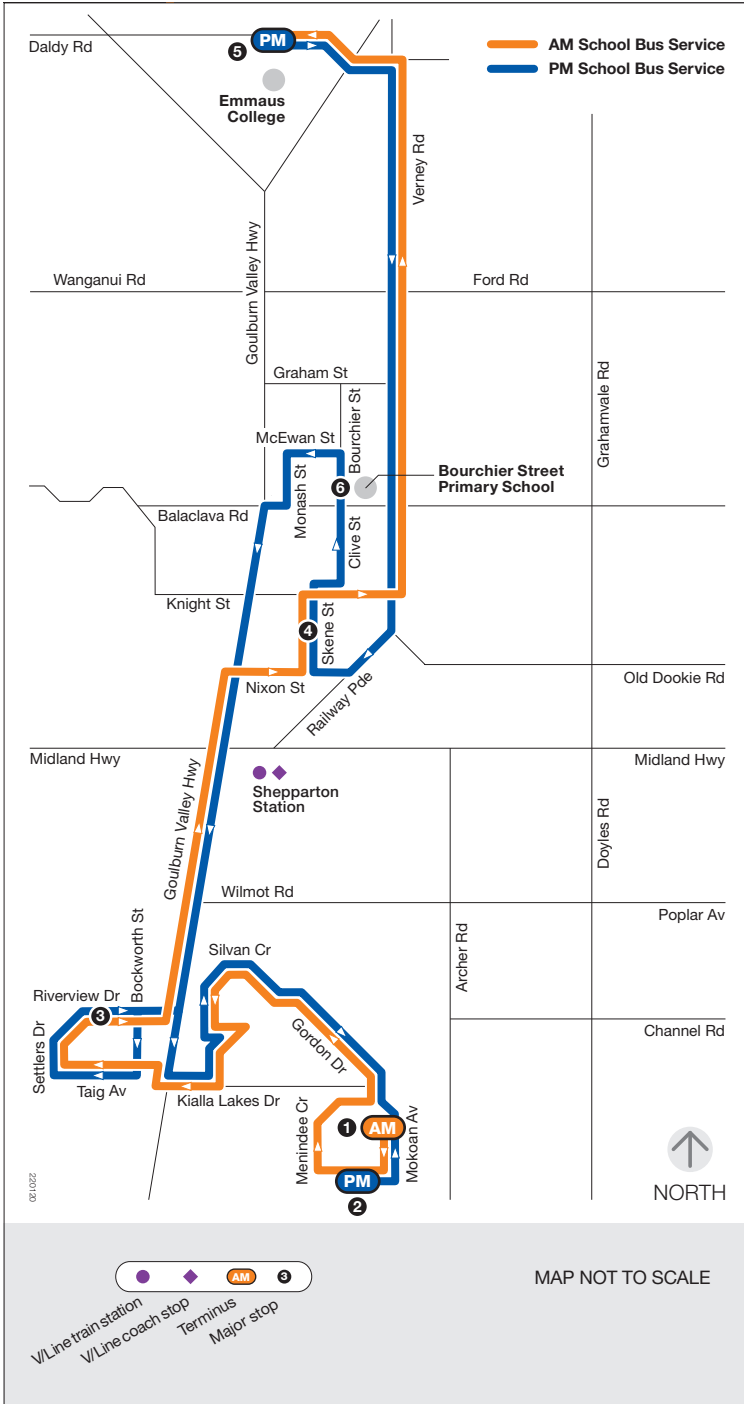

# School bus route

# Gordon Drive

via Emmaus College  
via Bourchier Street Primary School

## Monday to Friday

SCHOOL BUS STOP	AM
1 9 Mokoan Av	7.45
2 36 Menindee Cr	7.46
PTV Stops Gordon Dr	7.49
28 Silvan Cr	7.53
2 Silvan Cr	7.54
PTV Stops Gordon Dr	7.55
23 Taig Av	8.00
56 Taig Av	8.02
4 Settlers Dr	8.05
3 Riverside Plaza	8.08
4 Skene St Interchange	8.18
5 Emmaus College	8.35

SCHOOL BUS STOP	PM
5 Emmaus College	3.25
4 Skene St Interchange	3.40
6 Bourchier St Primary School	3.45
27 Buckworth St	3.57
23 Taig Av	4.00
56 Taig Av	4.05
4 Settlers Dr	4.08
3 Riverside Plaza	4.10
PTV Stops Gordon Dr	4.15
Silvan Cr	4.18
PTV Stops Gordon Dr	4.25
9 Mokoan Av	4.28
2 36 Menindee Cr	4.30