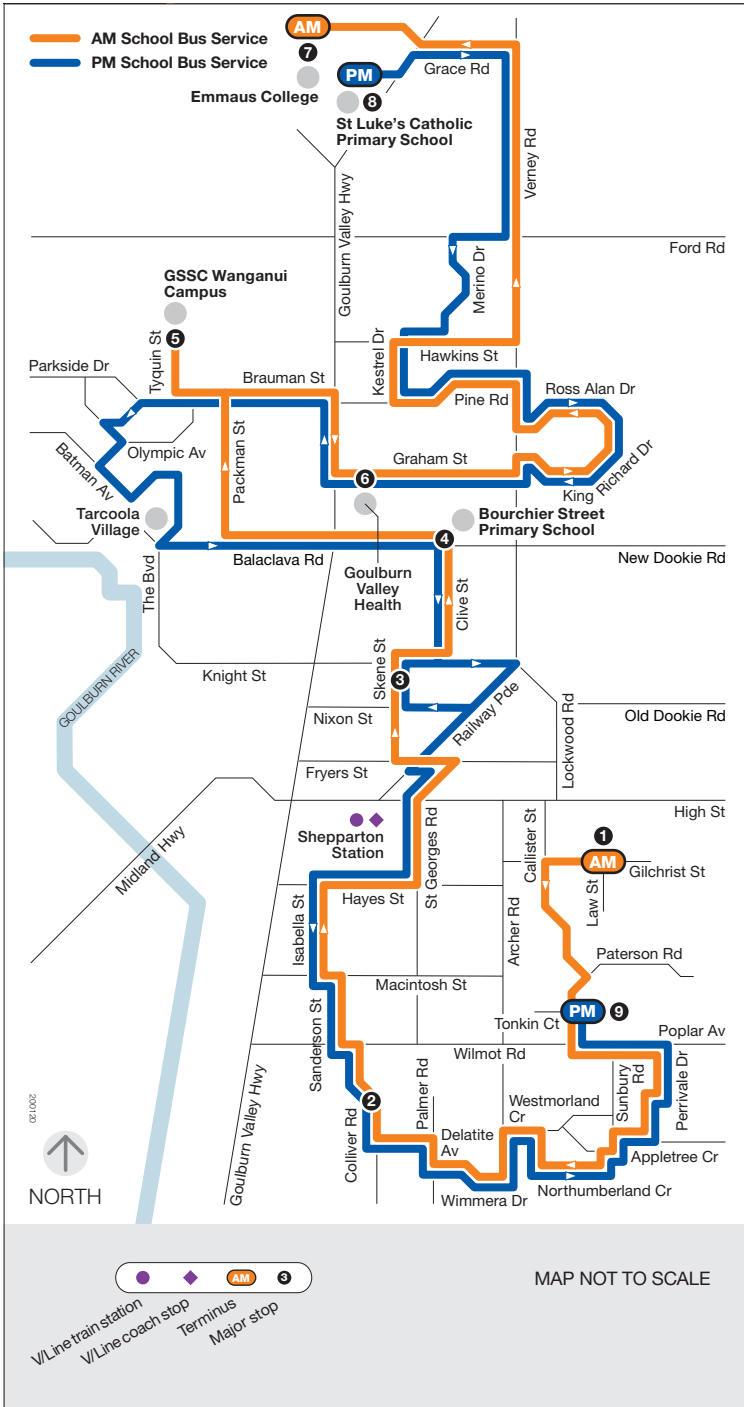

School bus route

S

Poplar Avenue

via Bourchier Street Primary School
 via GSSC Wanganui Campus
 via Emmaus College
 via St Luke's Catholic Primary School

Monday to Friday

SCHOOL BUS STOP	AM
1 Cnr Gilchrist St/Law St	7.45
PTV Stops Callister St	7.47
1 Perrivale Dr	7.50
2 Appletree Cr	7.52
14 Northumberland Cr	7.55
2 Colliver Rd Shops	8.00
PTV Stops Sanderson St	8.02
52 Isabella St	8.03
3 Skene St Interchange	8.08
4 Bourchier Street Primary School	8.17
5 GSSC Wanganui Campus	8.25
6 Goulburn Valley Health	8.28
Cnr King Richard Dr/Nankervis Ct	8.29
Cnr Ross Alan Dr/King Richard Dr	8.31
Cnr Kestrel Dr/Sabri Dr	8.35
Cnr Hawkins St/Merino Dr	8.37
7 Emmaus College	8.41

SCHOOL BUS STOP	PM
8 St Luke's Catholic Primary School	3.25
PTV Stops Merino Dr	3.30
PTV Stop Kestrel Dr	3.33
PTV Stops Pine Rd	3.35
Cnr Ross Alan Dr/Brighton Ct	3.40
Cnr King Richard Dr/Locksley Ct	3.43
6 Goulburn Valley Health	3.48
10 Parkside Dr	3.50
PTV Stop Tarcoola Village	3.53
4 Bourchier Street Primary School	3.57
3 Skene St Interchange	4.03
25 Isabella St	4.15
PTV Stop Sanderson St	4.17
2 Colliver Rd Shops	4.20
Cnr Northumberland Cr/Cornwall Ct	4.25
1 Appletree Cr	4.30
9 Perrivale Dr	4.32
9 Cnr Paterson Rd/Tonkin Ct	4.35