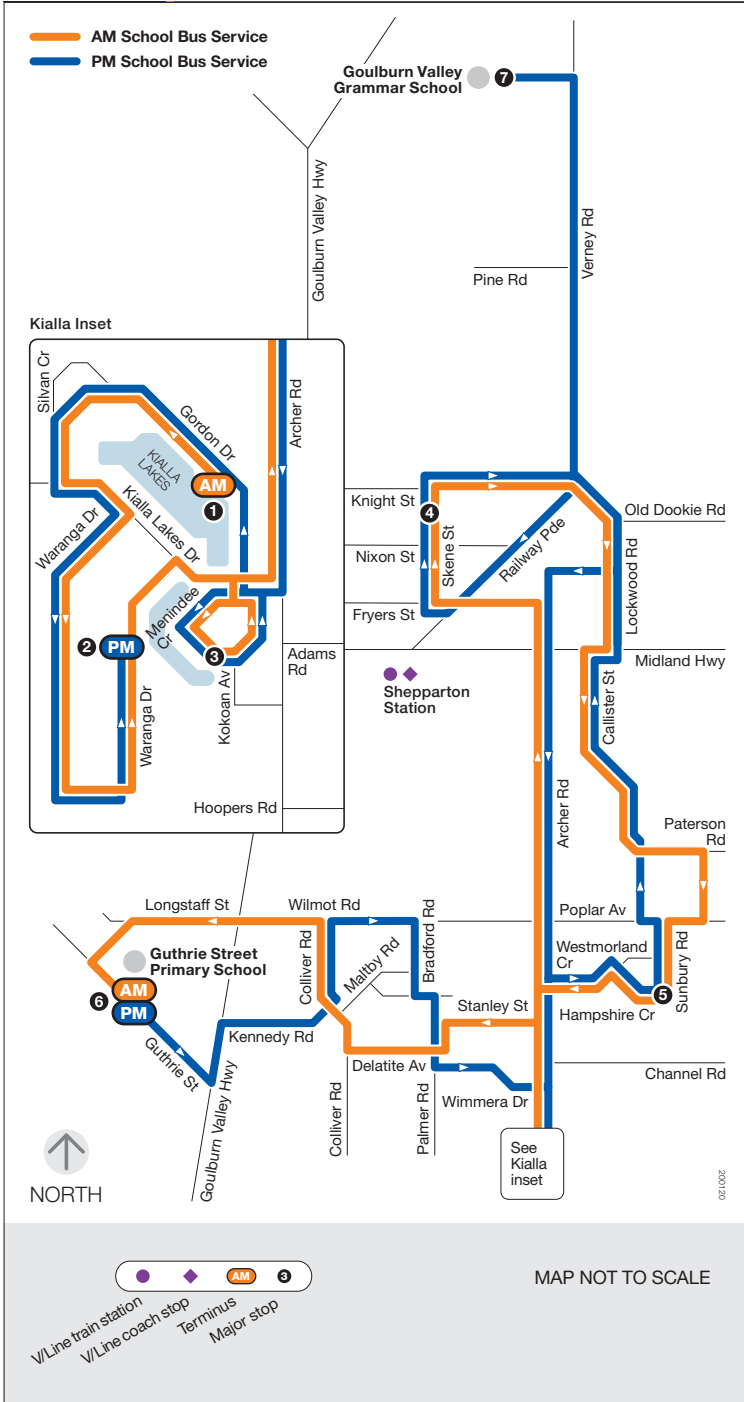

School bus route

R

Taylor's Estate

via Guthrie Street Primary School
via Goulburn Valley Grammar School

Monday to Friday

SCHOOL BUS STOP	AM
1 PTV Stops Gordon Dr	7.45
2 PTV Stops Waranga Dr	7.50
3 32 Menindee Cr	7.59
4 Skene St Interchange	8.15
PTV Stop Paterson Rd	8.23
5 PTV Stop Hampshire Cr	8.25
14 Westmorland Cr	8.27
PTV Stop Palmer Rd	8.31
PTV Stop Colliver Rd Shops	8.35
6 Guthrie Street Primary School	8.40

SCHOOL BUS STOP	PM
6 Guthrie Street Primary School	3.23
PTV Stop Colliver Rd Shops	3.27
PTV Stop Palmer Rd	3.28
5 PTV Stop Hampshire Cr	3.30
PTV Stop Callister St	3.33
Cnr Verney Rd/Pine Rd	3.40
7 Goulburn Valley Grammar School	3.55
4 Skene St Interchange	4.03
3 32 Menindee Cr	4.05
1 PTV Stops Gordon Dr	4.13
2 PTV Stops Waranga Dr	4.20