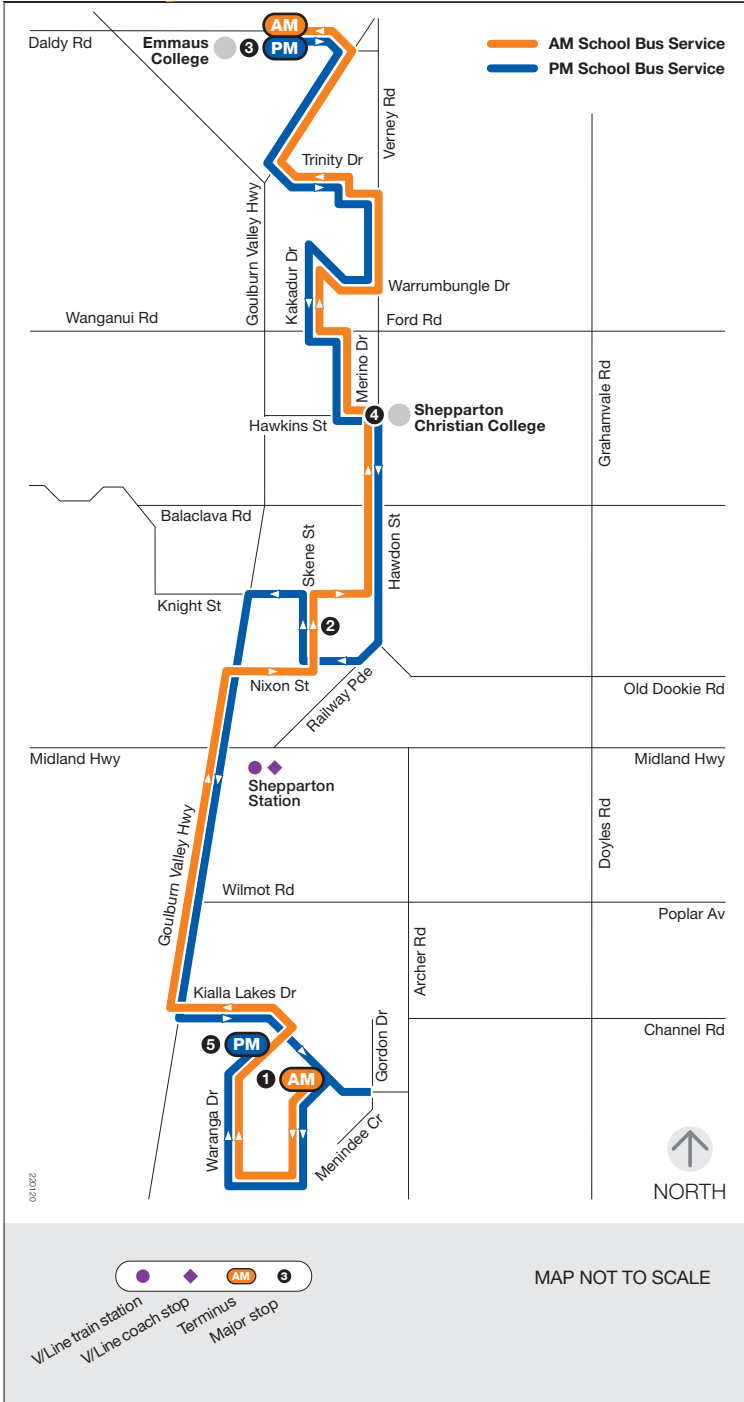

# School bus route

### Kialla

via Emmaus College  
via Shepparton Christian College

## Monday to Friday

SCHOOL BUS STOP	AM
1 Opp PTV Stops Waranga Dr	7.58
2 Skene St Interchange	8.15
51 Merino Dr	8.35
5 Kakadu Dr	8.37
25 Kakadu Dr	8.38
27 Trinity Dr	8.40
59 Trinity Dr	8.40
3 Emmaus College	8.42

SCHOOL BUS STOP	PM
3 Emmaus College	3.25
Opp 59 Trinity Dr	3.29
26 Trinity Dr	3.30
20 Kakadu Dr	3.34
Cnr Kakadu Dr/Coolooloa Pl	3.35
Opp 51 Merino Dr	3.37
4 Shepparton Christian College	3.38
2 Skene St Interchange	3.45
Cnr Kialla Lakes Dr/Menindee Cr	3.55
5 PTV Stops Waranga Dr	4.20