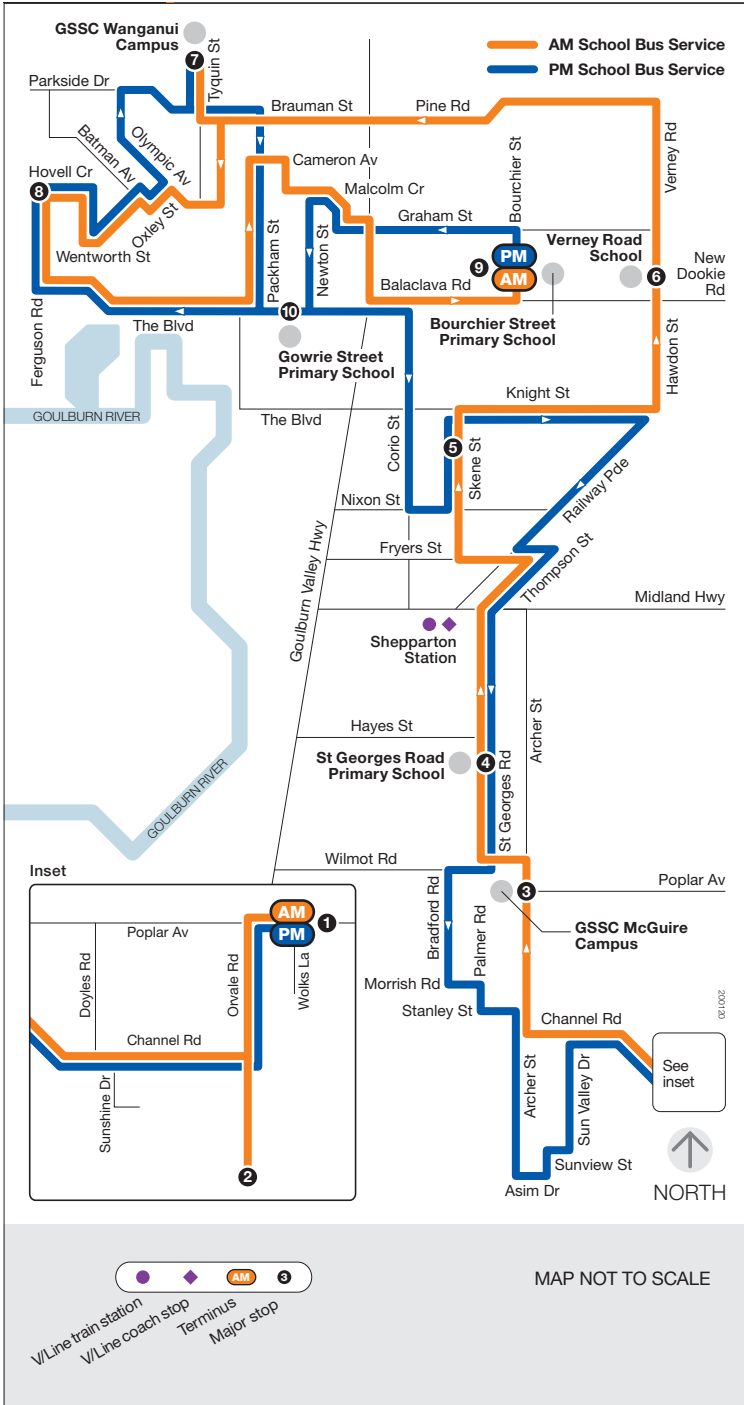

School bus route

P

Wanganui 3

via GSSC McGuire Campus
 via St Georges Road Primary School
 via Verney Road School
 via GSSC Wanganui Campus
 via Bouchier Street Primary School
 via Gowrie Street Primary School

Monday to Friday

SCHOOL BUS STOP	AM
1 Cnr Poplar Av/Wolks La	7.35
2 315 Orrvale Rd	7.45
145 Channel Rd	7.50
PTV Stops Sun Valley Dr	7.52
PTV Stop Archer St Shops	7.58
3 GSSC McGuire Campus	8.00
4 St Georges Road Primary School	8.04
5 Skene St Interchange	8.10
6 Verney Road School	8.20
7 GSSC Wanganui Campus	8.25
PTV Stops Olympic Av	8.31
8 PTV Stops Hovell Cr	8.33
PTV Stops Malcolm Cr	8.41
9 Bouchier Street Primary School	8.45

SCHOOL BUS STOP	PM
9 Bouchier Street Primary School	3.25
PTV Stop Malcolm Cr	3.30
PTV Stop Newton St	3.31
10 Gowrie Street Primary School	3.33
8 PTV Stop Hovell Cr	3.37
PTV Stop Olympic Av	3.40
7 GSSC Wanganui Campus	3.45
5 Skene Street Interchange	4.00
4 St Georges Road Primary School	4.07
Cnr St Georges Rd/Dainton St	4.09
Bradford Rd	4.12
Stanley St	4.15
PTV Stop Asim Dr	4.18
Sunview St	4.19
Sun Valley Dr	4.20
Channel Road opp Mcphees Rd	4.23
Cnr Channel Rd/Sunshine Dr	4.25
1 Cnr Poplar Av/Wolks La	4.30