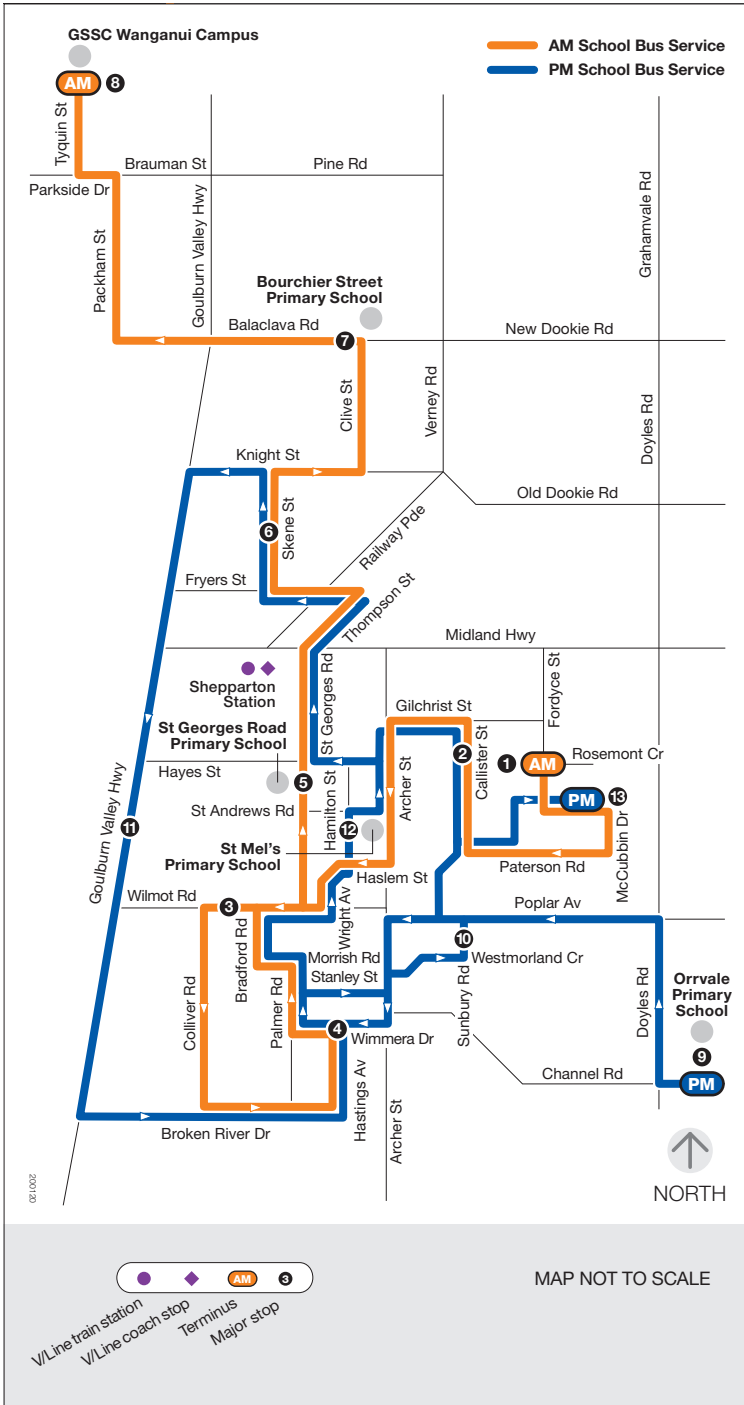

School bus route

0

S4

via St Georges Road Primary School
 via Bourchier Street Primary School
 via GSSC Wanganui Campus
 via Orrvale Primary School
 via St Mel's Primary School

Monday to Friday

SCHOOL BUS STOP	AM
1 Cnr Fordyce St/Rosemont Cr	7.47
PTV Stop Paterson Rd	7.48
2 PTV Stops Callister St	7.49
PTV Stops Archer St	7.51
31 Wright Av	7.53
3 PTV Stop Wilmot Rd	7.54
65 Broken River Dr	7.58
4 PTV Stop Wimmera Dr	8.00
PTV Stop Palmer Rd	8.02
5 St Georges Road Primary School	8.08
6 Skene St Interchange	8.15
7 Bourchier Street Primary School	8.25
8 GSSC Wanganui Campus	8.31

SCHOOL BUS STOP	PM
9 Orrvale Primary School	3.25
PTV Stop Archer St	3.28
4 PTV Stop Wimmera Dr	3.30
PTV Stop Palmer Rd	3.31
PTV Stop Stanley St	3.32
10 PTV Westmorland Cr	3.34
2 PTV Stop Callister St	3.37
5 St Georges Road Primary School	3.40
6 Skene St Interchange	3.55
11 Cnr Wyndham St/Sheppard St	4.05
Cnr Broken River Dr/Yarra Ct	4.10
4 PTV Stop Wimmera Dr	4.12
PTV Stop Palmer Rd	4.13
Cnr Wright Av/Cadell Ct	4.17
12 St Mel's Primary School	4.20
2 PTV Stops Callister St	4.24
13 Cnr McCubbin Dr/Lindsay Ct	4.27