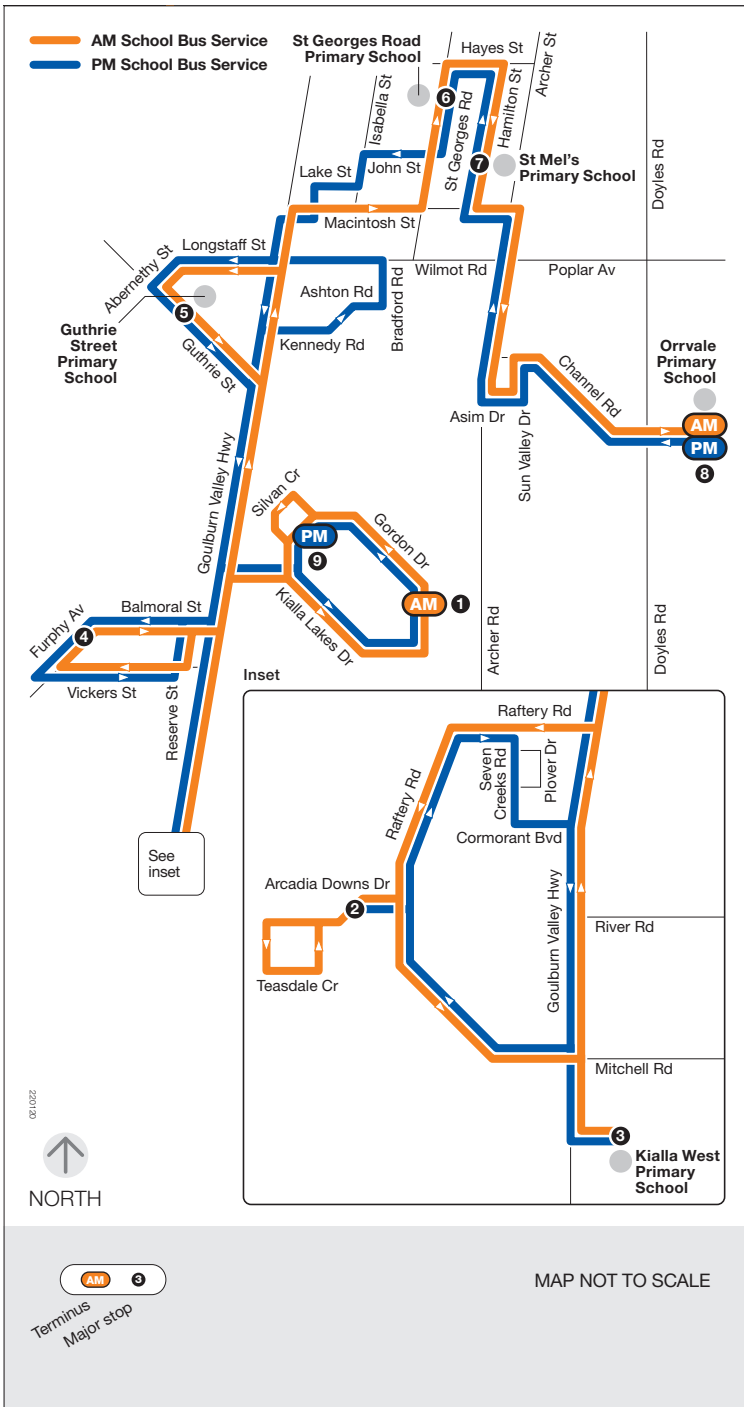

# School bus route

### Raftery Road

via Kialla West Primary School  
 via Guthrie Street Primary School  
 via St Georges Road Primary School  
 via St Mel's Primary School  
 via Orrvale Primary School

### Monday to Friday

SCHOOL BUS STOP	AM
1 PTV Stops Gordon Dr 29 Raftery Rd	7.40 7.45
2 9 Arcadia Downs Dr 41 Teasdale Cr	7.50 7.53
3 Kialla West Primary School 7855 Goulburn Valley Hwy 1 Vickers St	8.00 8.03 8.05
4 PTV Stop Furphy Av Cnr Kialla Lakes Dr/Ganaway Cr	8.07 8.13
1 PTV Stops Gordon Dr 18 Silvan Cr 8009 Goulburn Valley Hwy	8.15 8.17 8.19
PTV Stop Abernethy St PTV Stop Guthrie St	8.23 8.25
5 Guthrie Street Primary School	8.25
6 St Georges Road Primary School	8.30
7 St Mel's Primary School PTV Stop Asim Dr	8.35 8.40
PTV Stop Sun Valley Dr	8.41
8 Orrvale Primary School	8.50

SCHOOL BUS STOP	PM
8 Orrvale Primary School PTV Stop Sun Valley Dr PTV Stop Asim Dr	3.25 3.30 3.31
7 St Mel's Primary School	3.33
6 St Georges Road Primary School 28 Lake St PTV Stop Abernethy St	3.35 3.38 3.40
5 Guthrie Street Primary School 26 Kennedy Rd 23 Ashton Rd Opp Tuttle Park Wilmot Rd	3.42 3.45 3.47 3.50
1 PTV Stops Gordon Dr	4.00
4 PTV Stop Furphy Av PTV Stop Vickers St	4.05 4.07
3 Kialla West Primary School	4.15
2 9 Arcadia Downs Dr Cnr Seven Creeks Dr/Plover Dr Cnr Cormorant Boulevard/Wagtail Dr	4.17 4.20 4.22
4 PTV Stop Furphy Av	4.25
9 Cnr Gordon Dr/Silvan Cr	4.30