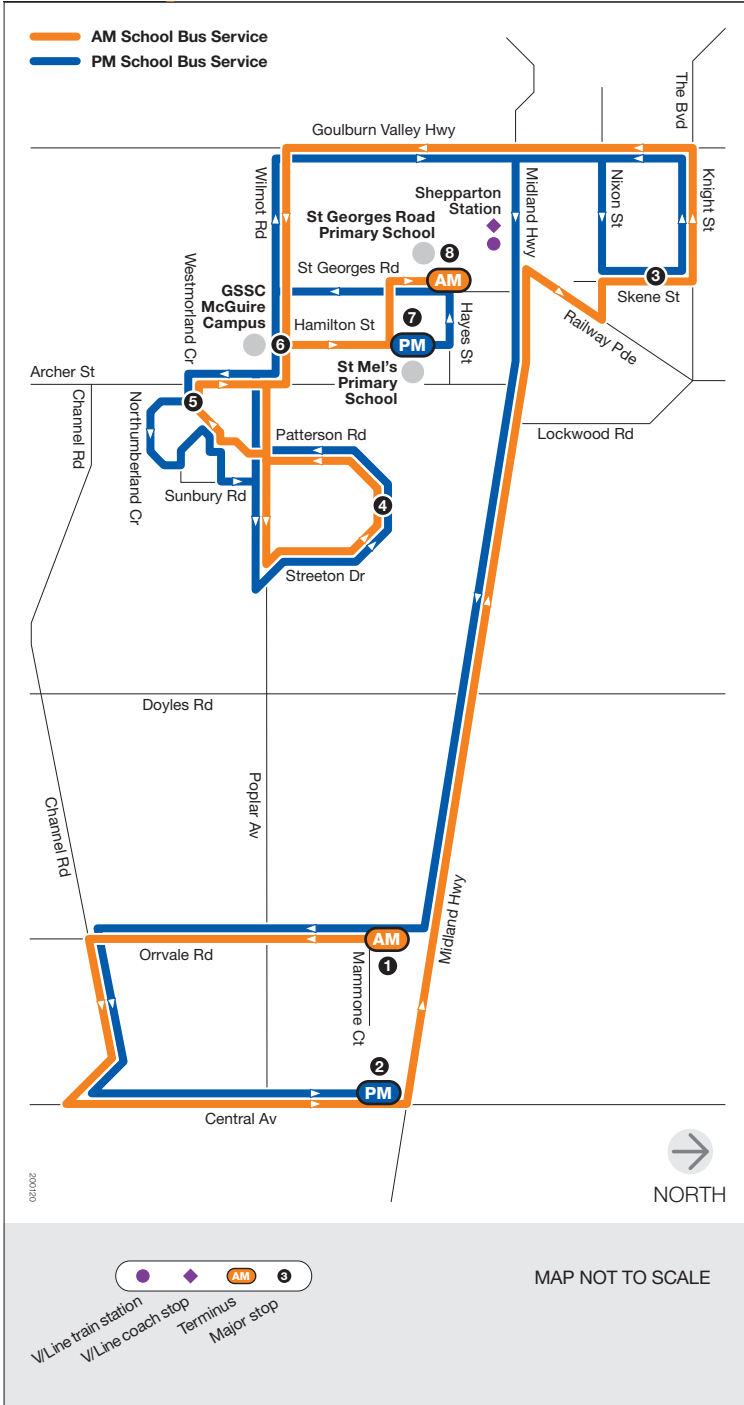

# School bus route

## Orrvale Road

via GSSC McGuire Campus  
via St Mel's Primary School  
via St Georges Road Primary School

## Monday to Friday

SCHOOL BUS STOP	AM
1 Cnr Orrvale Rd/Mammone Ct	7.42
Cnr Orrvale Rd/Konig Ct	7.43
375 Channel Rd	7.44
Cnr Channel Rd/Central Av	7.54
415 Central Av	7.55
2 Cnr Central Av/Benalla Rd	7.56
3 Skene St Interchange	8.10
Cnr Paterson Rd/Streeton Dr	8.22
4 Cnr Paterson Rd/Heysen Av	8.23
5 PTV Stop Westmorland Cr cnr Hampshire Cr	8.25
6 GSSC McGuire Campus	8.30
7 St Mel's Primary School	8.35
8 St Georges Road Primary School	8.40

SCHOOL BUS STOP	PM
7 St Mel's Primary School	3.30
8 St Georges Road Primary School	3.33
6 GSSC McGuire Campus	3.40
Cnr Northumberland Cr/Hampshire Cr	3.42
5 PTV Stop Westmorland Cr	3.43
4 Cnr Paterson Road/Ansell Cr	3.46
3 Skene St Interchange	3.45
Cnr Benalla Rd/Davies Dr	4.05
1 Cnr Orrvale Rd/Mammone Ct	4.07
Cnr Orrvale Rd/Konig Ct	4.07
2 Cnr Central Av/Benalla Rd	4.20