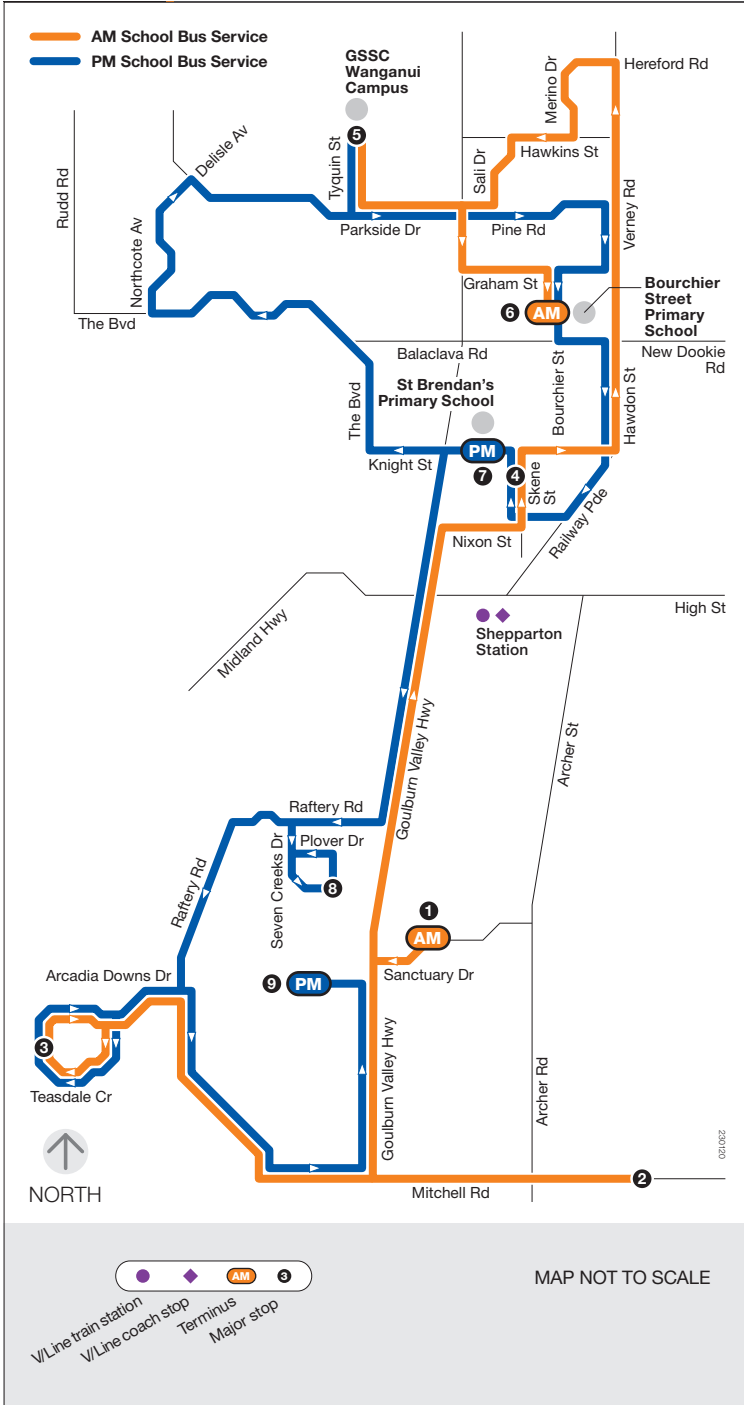

# School bus route

## Melbourne Road

via GSSC Wanganui Campus  
via Bouchier Street Primary School  
via St Brendan's Primary School

## Monday to Friday

SCHOOL BUS STOP	AM
1 30 Sanctuary Dr	7.35
35 Mitchell Rd	7.40
2 400 Mitchell Rd	7.42
23 Arcadia Downs Dr	7.55
3 45 Teasdale Cr	7.57
45 Arcadia Downs Dr	8.00
230 Mitchell Rd	8.02
Cnr Mitchell Rd/Edgewater Rd	8.05
4 Skene St Interchange	8.12
PTV Stops Merino Dr	8.25
PTV Stops Sali Dr	8.27
5 GSSC Wanganui Campus	8.30
6 Bouchier Street Primary School	8.40

SCHOOL BUS STOP	PM
7 St Brendan's Primary School	3.30
Cnr The Boulevard/Marnoo St	3.33
PTV Stop The Boulevard	3.35
11 Northcote Av	3.37
Cnr Northcote Av/Delisle Av	3.38
87 Parkside Dr	3.40
2 Dampier Av	3.42
5 GSSC Wanganui Campus	3.45
PTV Stop Pine Rd (transfer to Connolly Park Town Route)	3.50
6 Bouchier Street Primary School	3.53
4 Skene St Bus Interchange	4.00
Cnr Seven Creeks Dr/Raftery Rd	4.10
Cnr Plover Dr/Sevens Creek Dr	4.12
8 Cnr Lapwing Rd/Plover Dr	4.14
230 Raftery Rd	4.16
3 Arcadia Downs Dr	4.20
3 45 Teasdale Rd	4.23
45 Arcadia Downs Dr	4.25
400 Raftery Rd	4.28
25 Mitchell Rd	4.30
9 7725 Goulburn Valley Hwy	4.35