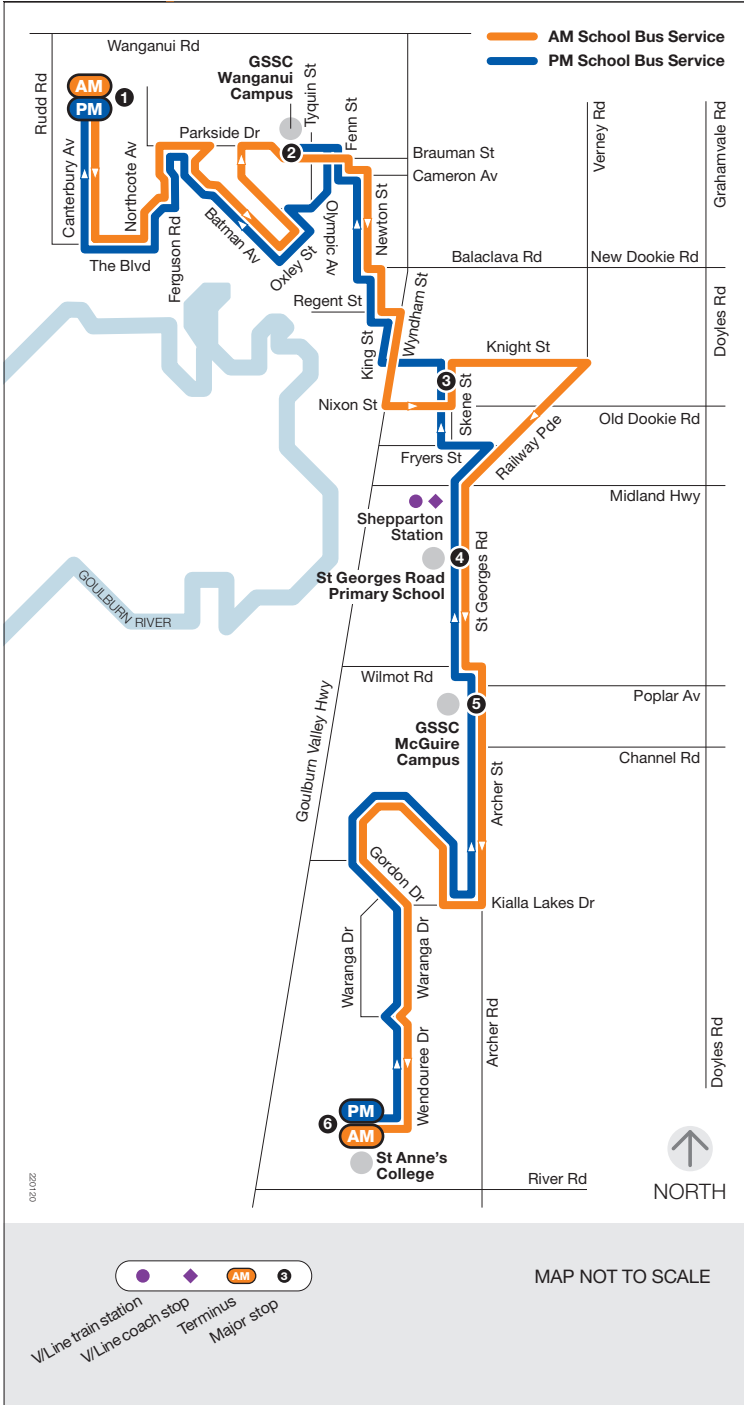

School bus route

J

Canterbury Avenue

via GSSC Wanganui Campus
 via St Georges Road Primary School
 via GSSC McGuire Campus
 via St Anne's College

Monday to Friday

SCHOOL BUS STOP	AM
1 Canterbury Av	7.40
Canterbury Park	7.43
Northcote Av	7.45
Parkside Dr	7.48
Batman Av	7.49
2 GSSC Wanganui Campus	7.57
Fenn St	8.00
Cameron Av	8.02
Newton St	8.04
King St	8.07
3 Skene St Interchange	8.10
4 Opp St Georges Road Primary School	8.17
5 GSSC McGuire Campus	8.20
Gordon Dr	8.25
Waranga Dr	8.30
6 St Anne's College	8.40

SCHOOL BUS STOP	PM
6 St Anne's College	3.20
Waranga Dr	3.30
Gordon Dr	3.35
5 GSSC McGuire Campus	3.40
4 St Georges Road Primary School	3.43
3 Skene St Interchange	3.50
King St	3.53
Newton St	3.56
Cameron Av	3.58
Fenn St	4.00
2 GSSC Wanganui Campus	4.05
Batman Av	4.11
Parkside Dr	4.15
Northcote St	4.17
Canterbury Park	4.20
1 Canterbury Av	4.25