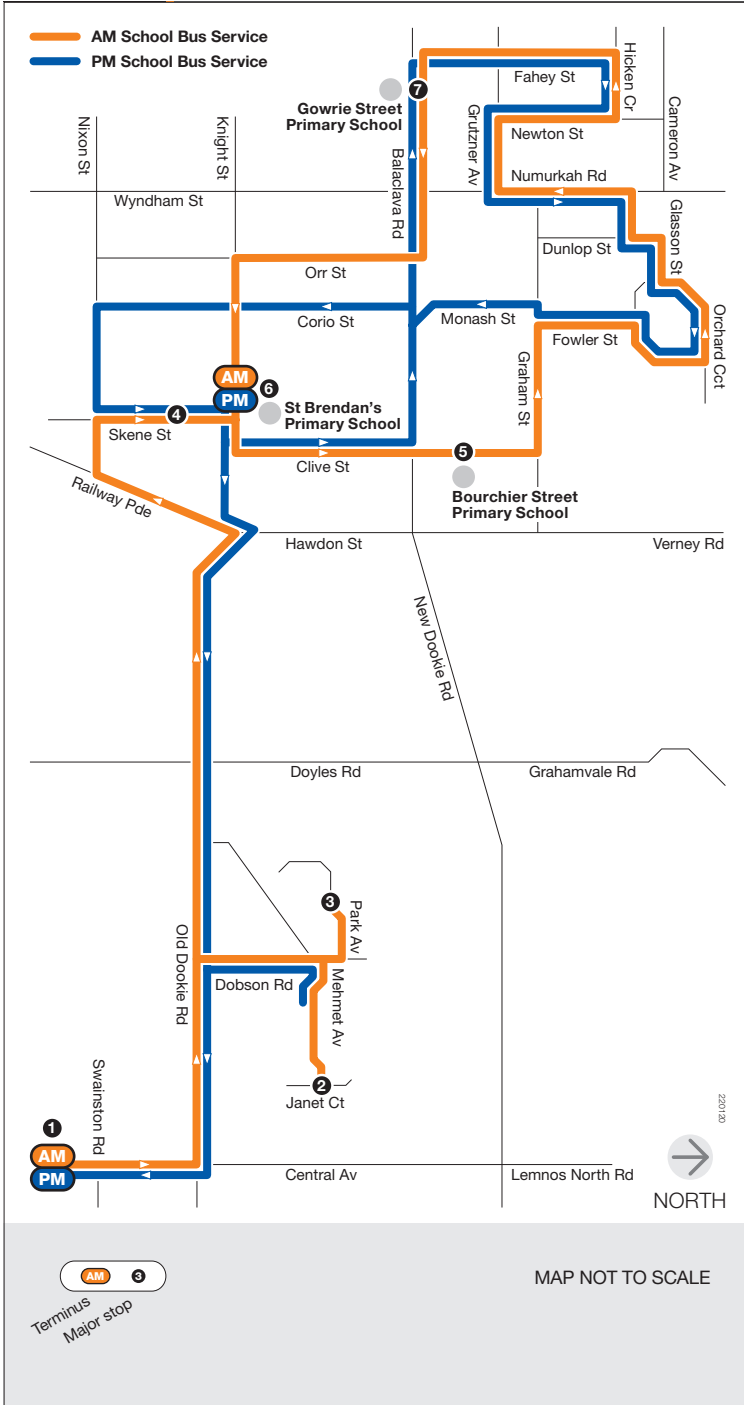

School bus route

I

Dobson Road

via Bouchier Street Primary School
via St Brendan's Primary School
via Gowrie Street Primary School

Monday to Friday

SCHOOL BUS STOP	AM
1 260 Central Av	7.55
2 1 Janet Ct	7.59
3 10 Park Av	8.00
11 Dobson Rd	8.02
226 Old Dookie Rd	8.05
38 Old Dookie Rd	8.10
4 Skene St Interchange	8.12
5 Bouchier Street Primary School	8.15
18 Fowler St	8.22
83 Glasson St	8.25
50 Fahey St	8.30
Balaclava Rd (opposite King St)	8.33
6 St Brendan's Primary School	8.35

SCHOOL BUS STOP	PM
6 St Brendan's Primary School	3.25
7 Gowrie Street Primary School	3.35
50 Fahey St	3.37
7 Glasson St	3.40
57 Orchard Cct	3.43
18 Fowler St	3.45
4 Skene St Interchange	4.00
38 Old Dookie Rd	4.03
213 Old Dookie Rd	4.05
9 Dobson Rd	4.06
2 1 Mehmet Av	4.07
1 260 Central Av	4.15