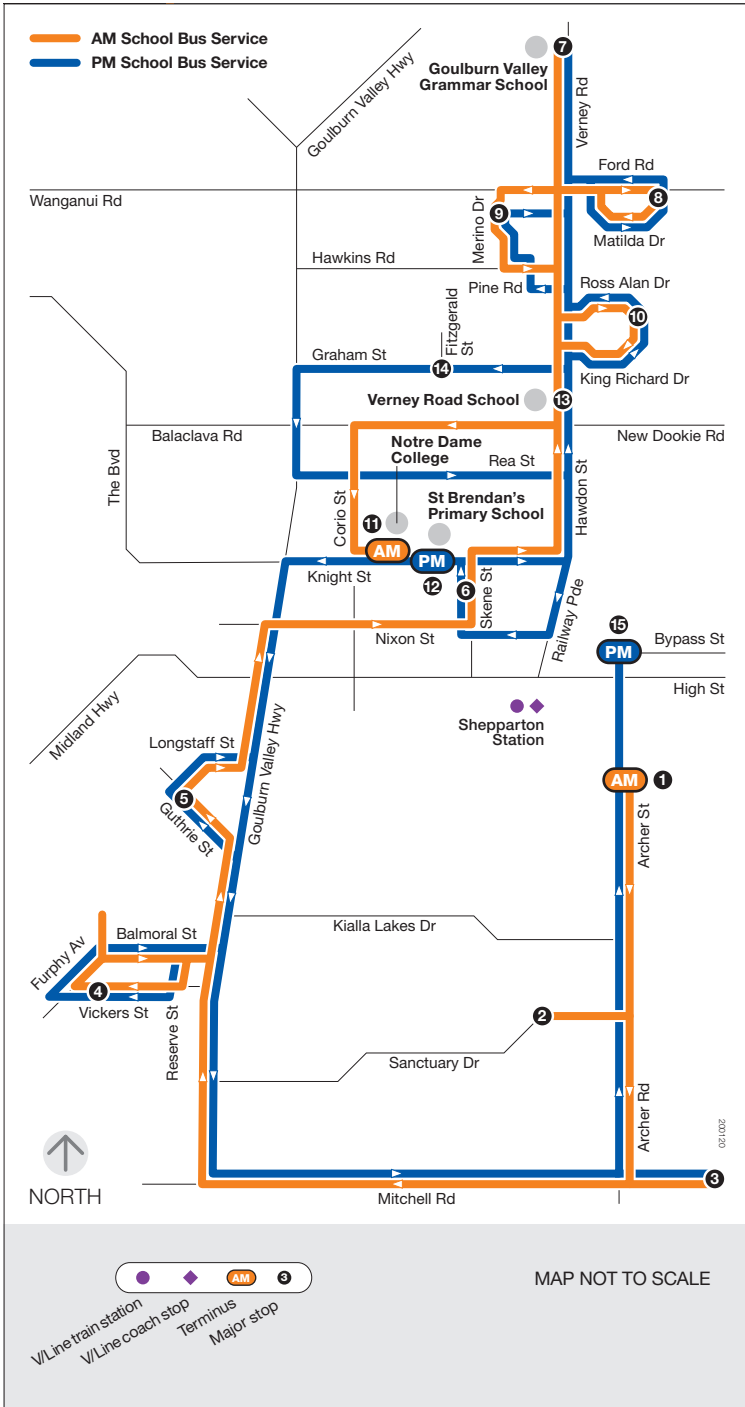

School bus route

H Archer Street

via Goulburn Valley Grammar School
 via Notre Dame College
 via St Brendan's Primary School
 via Verney Road School

Monday to Friday

SCHOOL BUS STOP	AM	
1	489 Archer St	7.35
2	10 Sanctuary Dr	7.40
	710 Archer St	7.42
3	850 Mitchell Rd	7.43
	224 Mitchell Rd	7.44
	132 Mitchell Rd	7.45
	7665 Goulburn Valley Hwy	7.47
4	25 Vickers St	7.52
	38 Furphy Av	7.53
	20 Balmoral St	7.54
5	PTV Stop Guthrie St	8.00
	PTV Stop Abernerthy St	8.01
	PTV Stop Longstaff St	8.02
6	Skene St Interchange	8.10
7	Goulburn Valley Grammar School	8.25
8	PTV Stop 17 Matilda Dr	8.30
9	Merino Dr	8.33
	Cnr Ross Alan Dr/Otway Ct	8.35
10	Cnr King Richard Dr/Locksley St	8.36
11	Notre Dame College	8.45

SCHOOL BUS STOP	PM	
12	St Brendan's Primary School	3.30
13	Verney Road School	3.35
10	53 King Richard Dr	3.37
	68 Pine Rd	3.39
	PTV Stop Hawkins St	3.41
9	PTV Stop Merino Dr	3.43
	Ayshire Park	3.44
8	17 Matilda Dr	3.47
	Cnr Verney Rd/Trinity Dr	3.50
7	Goulburn Valley Grammar School	3.55
	Cnr Verney Rd/Warrumbungle Dr	3.57
	Cnr Verney Rd/Hereford Dr	3.59
	Cnr Verney Rd/Ross Alan Dr	4.01
14	Cnr Graham St/Fitzgerald St	4.03
	Rea St	4.05
6	Skene St Interchange	4.10
5	PTV Stop Guthrie St	4.15
	PTV Stop Abernerthy St	4.17
	PTV Stop Longstaff St	4.20
4	25 Vickers Rd	4.23
	PTV Stops Balmoral St	4.25
	132 Mitchell Rd	4.30
3	850 Archer Rd	4.33
15	10 Archer St	4.35