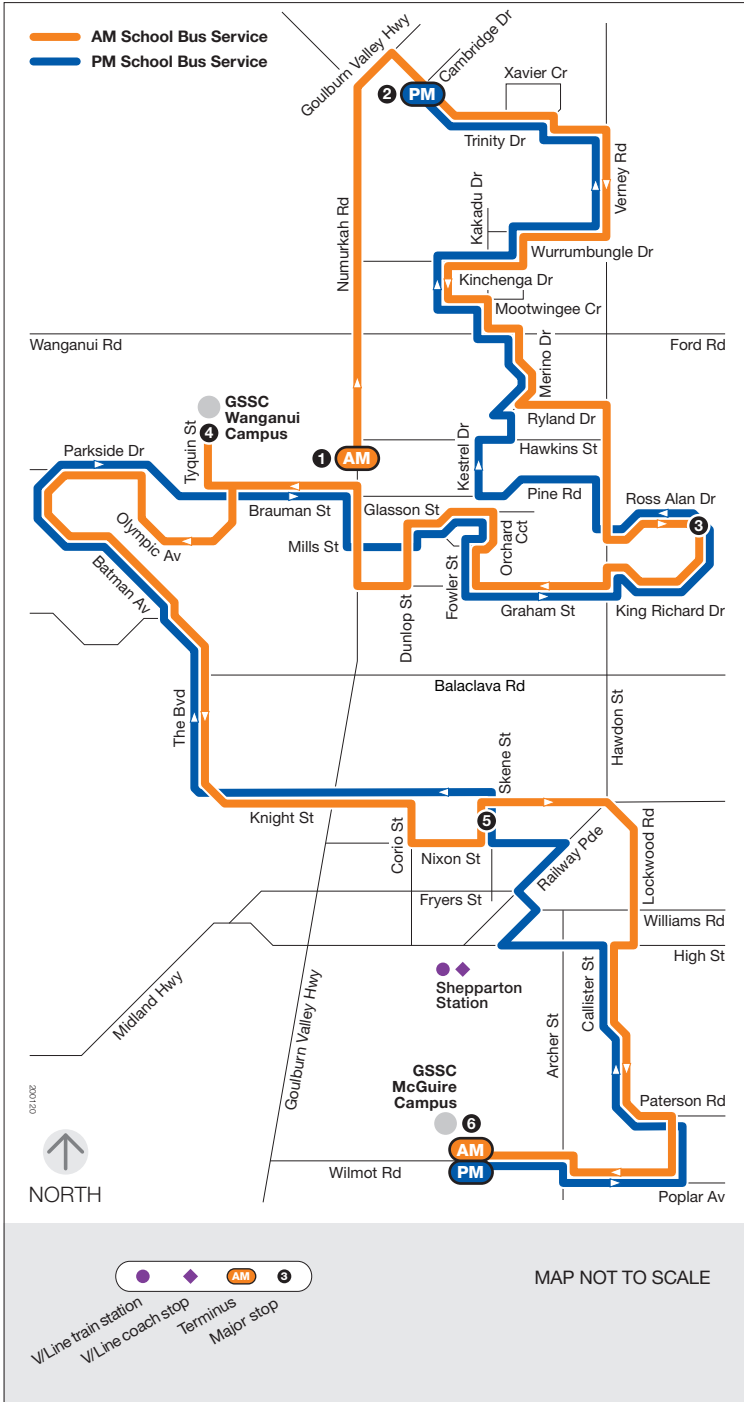

School bus route

G

Grammar Park

via GSSC Wanganui Campus
via GSSC McGuire Campus

Monday to Friday

SCHOOL BUS STOP	AM
1 Numurkah Rd	7.40
2 Trinity Dr	7.42
Warrumbungle Dr	7.47
Kinchega Dr	7.49
Merino Dr	7.54
3 Ross Alan Dr	8.00
King Richard Dr	8.03
Graham St	8.06
Orchard Cct	8.09
Glasson St	8.11
4 GSSC Wanganui Campus	8.15
Olympic Av	8.18
Batman Av	8.20
5 Skene St Interchange	8.27
Callister St	8.35
Paterson Rd	8.37
6 GSSC McGuire Campus	8.40

SCHOOL BUS STOP	PM
6 GSSC McGuire Campus	3.25
Paterson Rd	3.28
Callister St	3.30
5 Skene St Interchange	3.38
Batman Av	3.45
4 GSSC Wanganui Campus	3.54
Glasson St	3.58
Graham St	4.03
King Richard Dr	4.10
3 Ross Alan Dr	4.13
Kestrel Dr	4.16
Merino Dr	4.19
Kinchega Dr	4.25
Warrumbungle Dr	4.29
Trinity Dr	4.33
2 Trinity Dr near Cambridge Dr	4.35