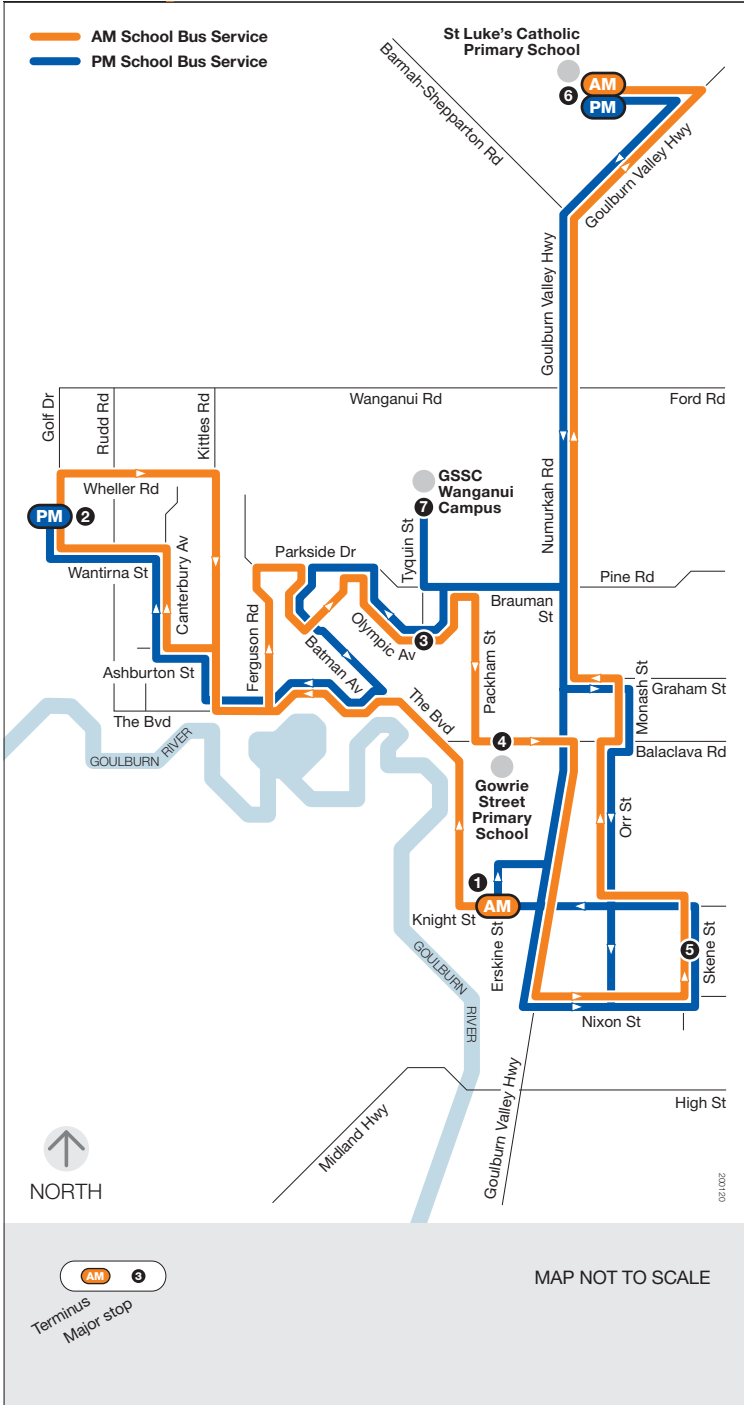

# School bus route

# Kingfisher

via Gowrie Street Primary School  
via St Luke's Catholic Primary School  
via GSSC Wanganui Campus

## Monday to Friday

SCHOOL BUS STOP	AM
1 20 Knight St	7.15
Cnr The Boulevard/Langi St	7.23
PTV Stop Ashburton St	7.33
8 Wantirna St	7.35
2 40 Golf Dr	7.37
Cnr Rudd Rd/Wheller Rd	7.40
Cnr Batman Av/Evans Ct	7.50
Cnr Parkside Dr/Bass Ct	7.55
3 PTV Stops Olympic Av	7.58
4 Opp Gowrie Street Primary School	8.00
5 Skene St Interchange	8.15
6 Orr St	8.17
PTV Stops Monash St	8.20
PTV Stop Goulburn Valley Health	8.25
6 St Luke's Catholic Primary School	8.35

SCHOOL BUS STOP	PM
6 St Luke's Catholic Primary School	3.25
PTV Stop Goulburn Valley Health	3.30
PTV Stops Monash St	3.32
9 Orr St	3.33
5 Skene St Interchange	3.35
7 GSSC Wanganui Campus	3.45
5 Skene St Interchange	4.05
6 Erskine St	4.10
3 PTV Stops Olympic Av	4.38
66 Parkside Dr	4.20
91 Batman Av	4.21
PTV Stops Kittles Rd	4.25
PTV Stop Ashburton St	4.27
6 Wantirna St	4.28
2 Cnr Golf Dr/Kingfisher Dr	4.30