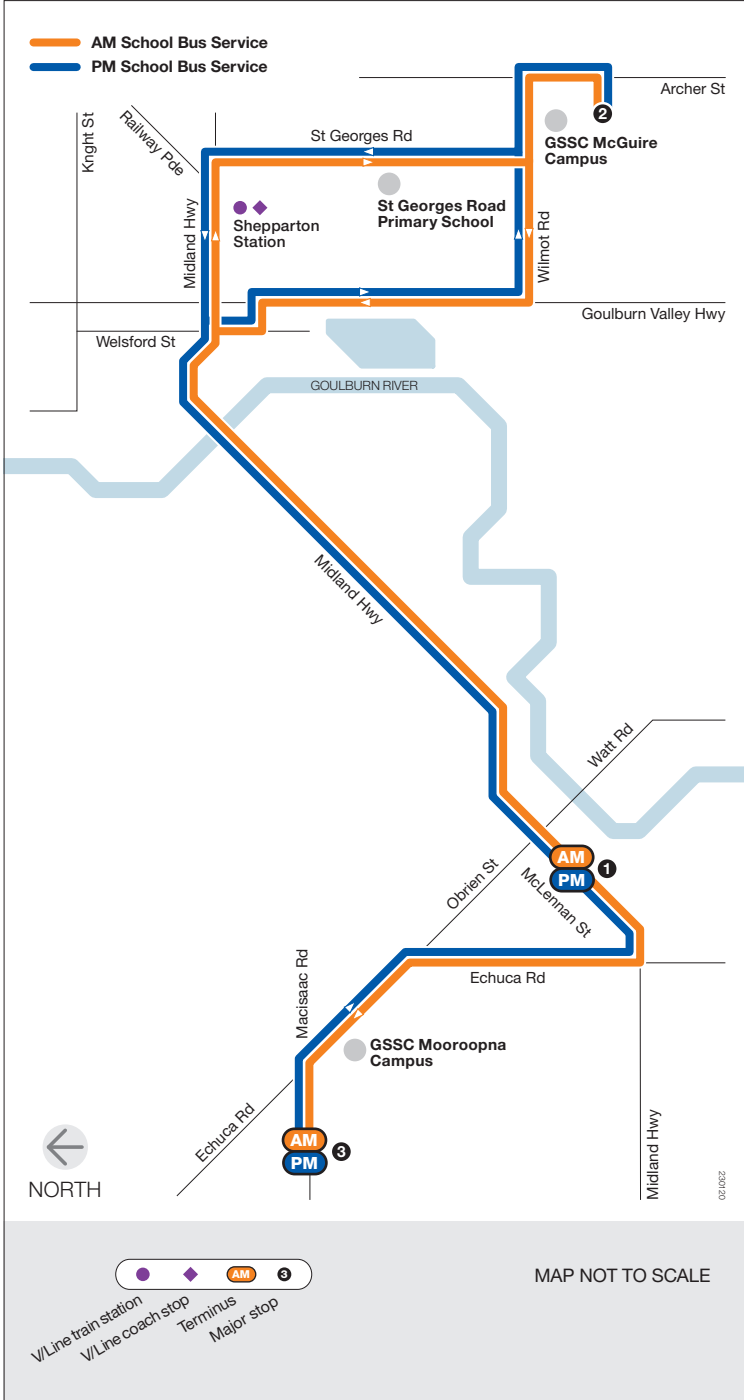

School bus route

E

Mooroopna

via GSSC McGuire Campus
via GSSC Mooroopna Campus

Monday to Friday

SCHOOL BUS STOP	AM
1 Bakery – 52 McLennan St	8.15
2 GSSC McGuire Campus	8.30
3 GSSC Mooroopna Campus	8.45

SCHOOL BUS STOP	PM
3 GSSC Mooroopna Campus	3.25
2 GSSC McGuire Campus	3.40
1 Mooroopna Barastoc – 63 McLennan St	3.55